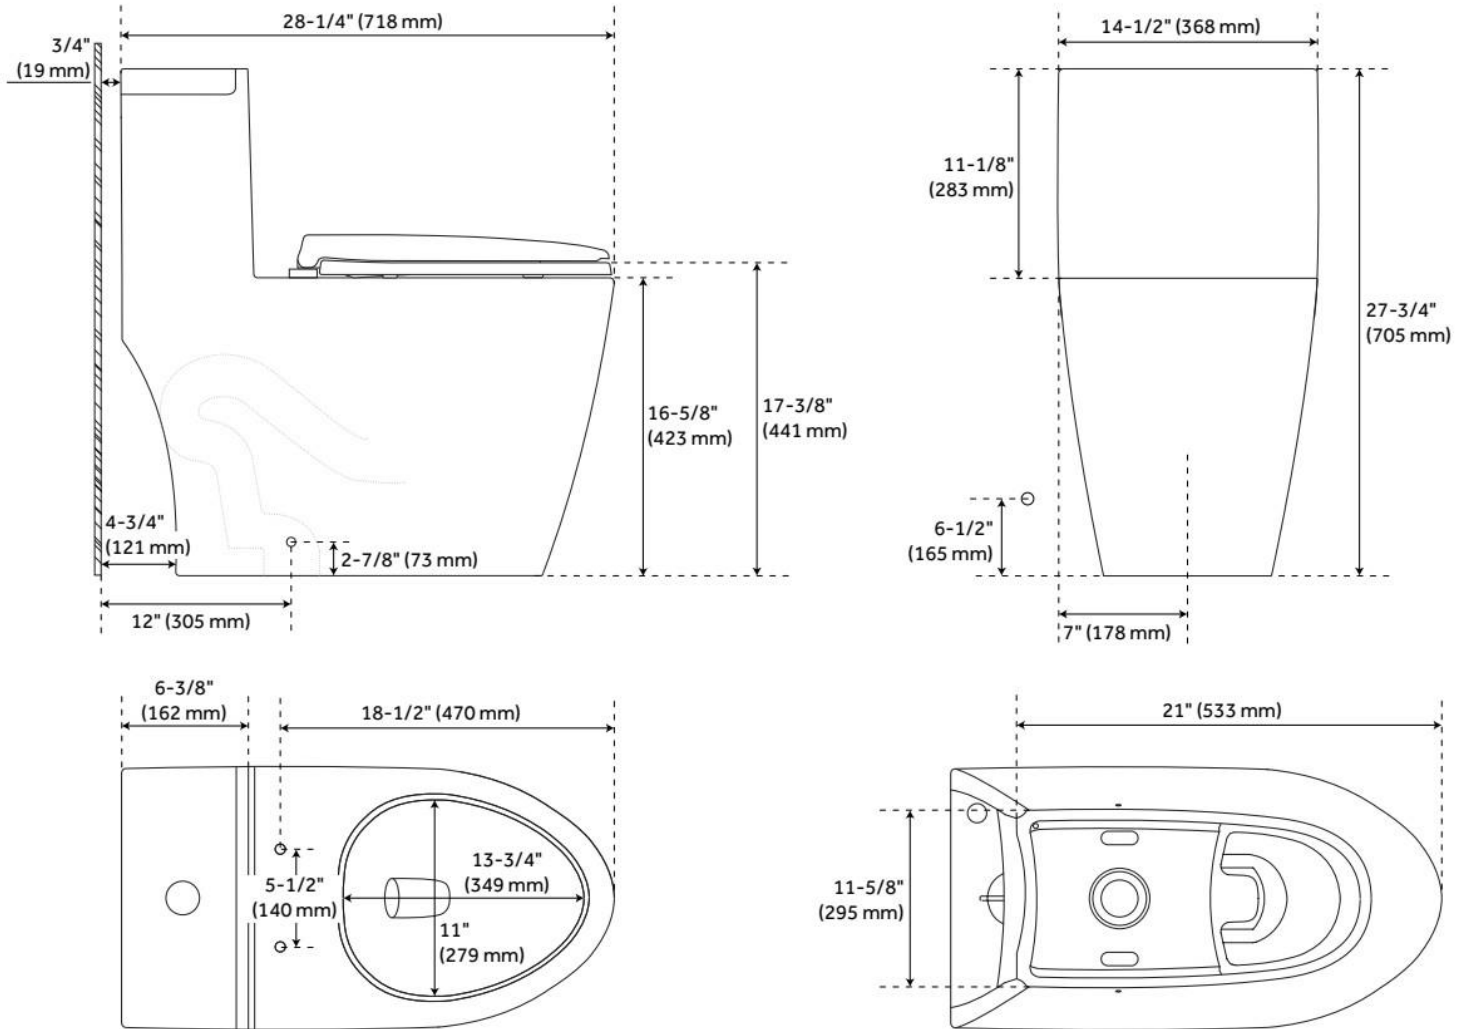

SITKA ONE-PIECE ELONGATED SKIRTED TOILET - WHITE

SKU: 948420

Code: SHSK241S, SHTSHEC2000, SHBDS300

FEATURES

Material: Porcelain
Product Finish: White
Toilet Style: 1-Piece
Flush Handle Location: Top
Bowl Height: 16-3/8"
Bowl Shape: Elongated
Rough-in: 12"
Gallons Per Flush: 1.28 GPF (4.8 LPF)
Flush Type: Gravity
Flush Valve Size: 3"
Trapway Diameter: 2"
Seat Included: Yes
Water Spot: 8" x 6"

ADDITIONAL FEATURES

- Skirted bowl with concealed trapway.
- Toilet with a standard seat meets ADA requirements when installed according to ADA guidelines.
- High efficiency toilet uses 20% less water than standard toilets.
- Optional bidet seat details:
 - Bidet seat adds 1" to bowl height.
 - Side knob allows for adjustment of angle, water volume, and cleaning type.
 - Spray nozzle features multiple holes for a softer cleanse and water saving operation.
 - Spray nozzle is self-cleaning, antibacterial, and removable for further cleaning.
 - Bidet seat has a glossy finish with protective bumpers and self-closing seat/lid.
- Includes polished chrome metal flush handle.
- [Click here to view additional Flush Handle finishes compatible with this toilet.](#)

REVISED 1/10/2025

SITKA ONE-PIECE ELONGATED SKIRTED TOILET - WHITE

SKU: 948420

Code: SHSK241S, SHTSHEC2000, SHBDS300

REVISED 1/10/2025