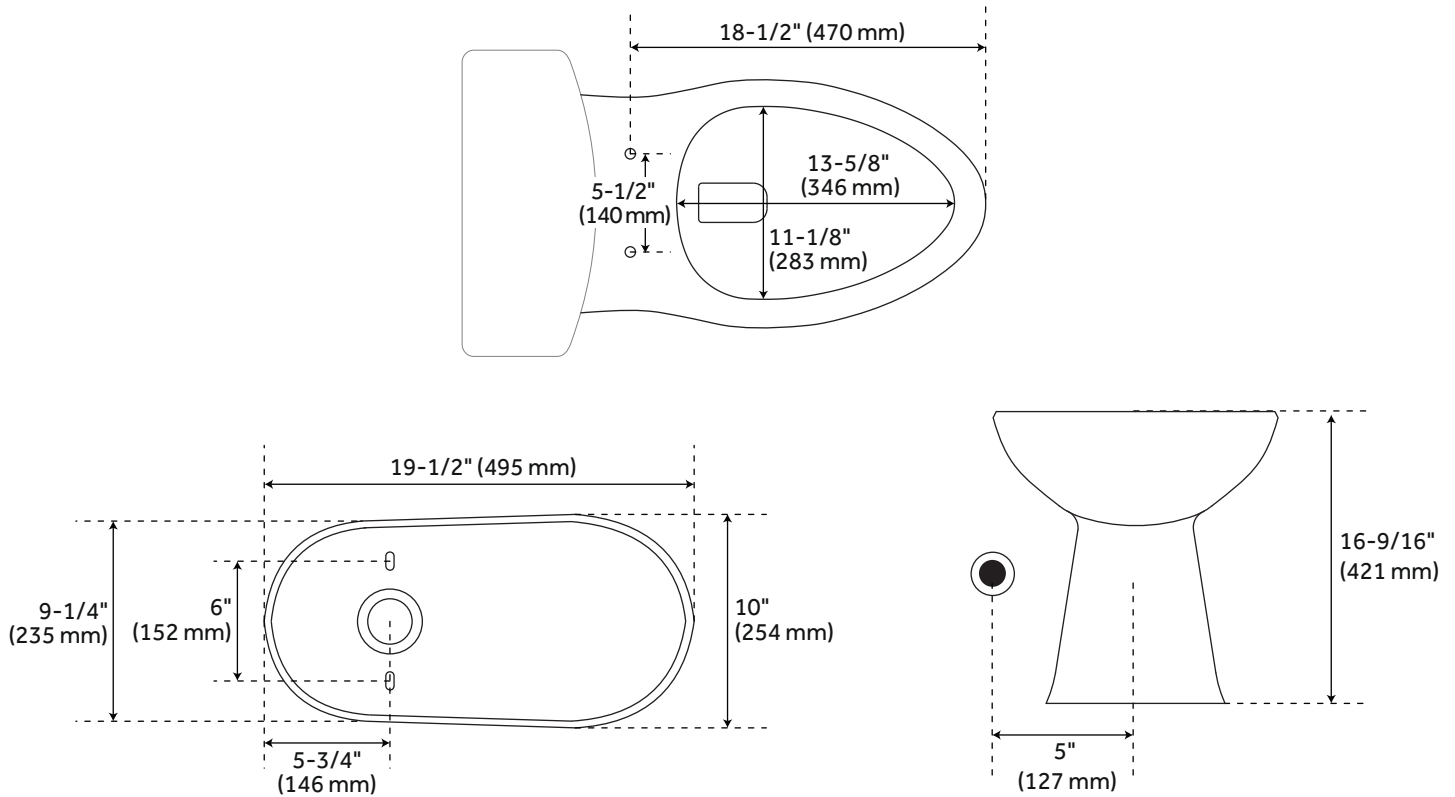

ELONGATED FLOOR MOUNT TWO PIECE TOILET BOWL - WHITE

CODE: SHBD240WH

FEATURES

- Material: Porcelain
- Bowl Shape: Elongated
- Visible Trapway
- Toilet Seat Included: No (this part number is bowl only)
- Toilet with a Standard Seat Meets ADA Requirements when Installed According to ADA Guidelines
- High Efficiency Toilet Uses 20% Less Water Than Standard Toilets
- Toilet is Compatible with Brookdale Bidet Seat

CODES/STANDARDS

- cUPC
- ASME A112.19.2/CSA B45.1
- ICC/ANSI A117.1 (when installed according to ADA standards)
- WaterSense
- CEC Listed
- Massachusetts Accepted

PRODUCT IMAGE

All dimensions and specifications are nominal and may vary. Use actual products for accuracy in critical situations.