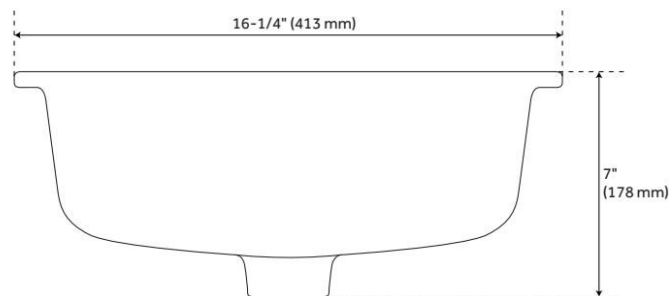

DESTIN WHITE SQUARE PORCELAIN UNDERMOUNT BATHROOM SINK

SKU: 447964
Code: SHU1616

DESTIN SQUARE PORCELAIN UNDERMOUNT BATHROOM SINK - WHITE

SKU: 948631
SHU1616WH

All dimensions and specifications are nominal and may vary. Use actual products for accuracy in critical situations.

SIGNATURE HARDWARE

See Website For Warranty Information
signaturehardware.com/warranty

signaturehardware.com

REVISED 7/10/2024

SIGNATURE HARDWARE

See Website For Warranty Information
signaturehardware.com/warranty

signaturehardware.com