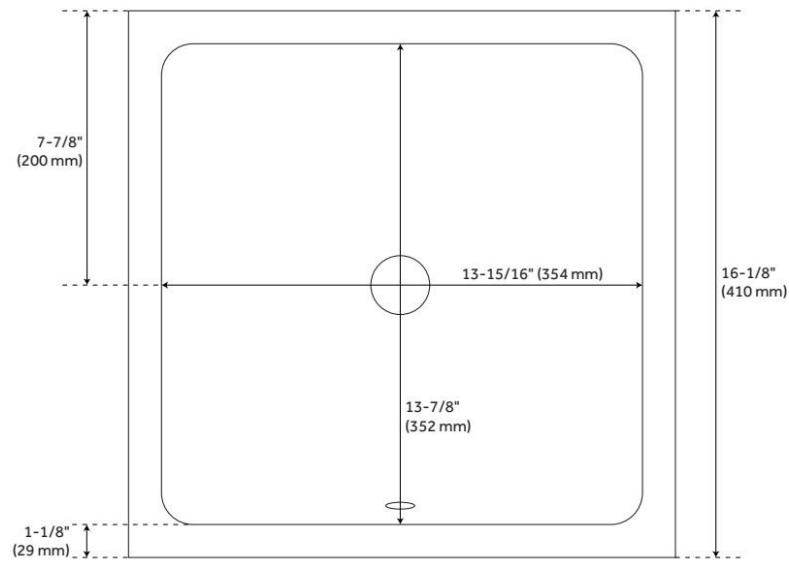

DESTIN WHITE SQUARE PORCELAIN UNDERMOUNT BATHROOM SINK

SKU: 447964
Code: SHU1616

FEATURES

Material: Porcelain
Product Finish: White
Installation Type: Undermount
Shape: Rectangle
Drain Placement: Center
Fits Drain Hole Size: 1-3/4"
Faucet Centers: No Faucet Hole
Overflow Hole: Yes
Mounting Hardware Included: Yes

IAPMO, ASME A112.19.2/CSA B45.1, Massachusetts Accepted, LISTED ID: SHU1616WH

ADDITIONAL FEATURES

REVISED 7/10/2024

DESTIN WHITE SQUARE PORCELAIN UNDERMOUNT BATHROOM SINK

SKU: 447964
Code: SHU1616

DESTIN SQUARE PORCELAIN UNDERMOUNT BATHROOM SINK - WHITE

SKU: 948631
SHU1616WH

All dimensions and specifications are nominal and may vary. Use actual products for accuracy in critical situations.

 SIGNATURE HARDWARE

See Website For Warranty Information
signaturehardware.com/warranty