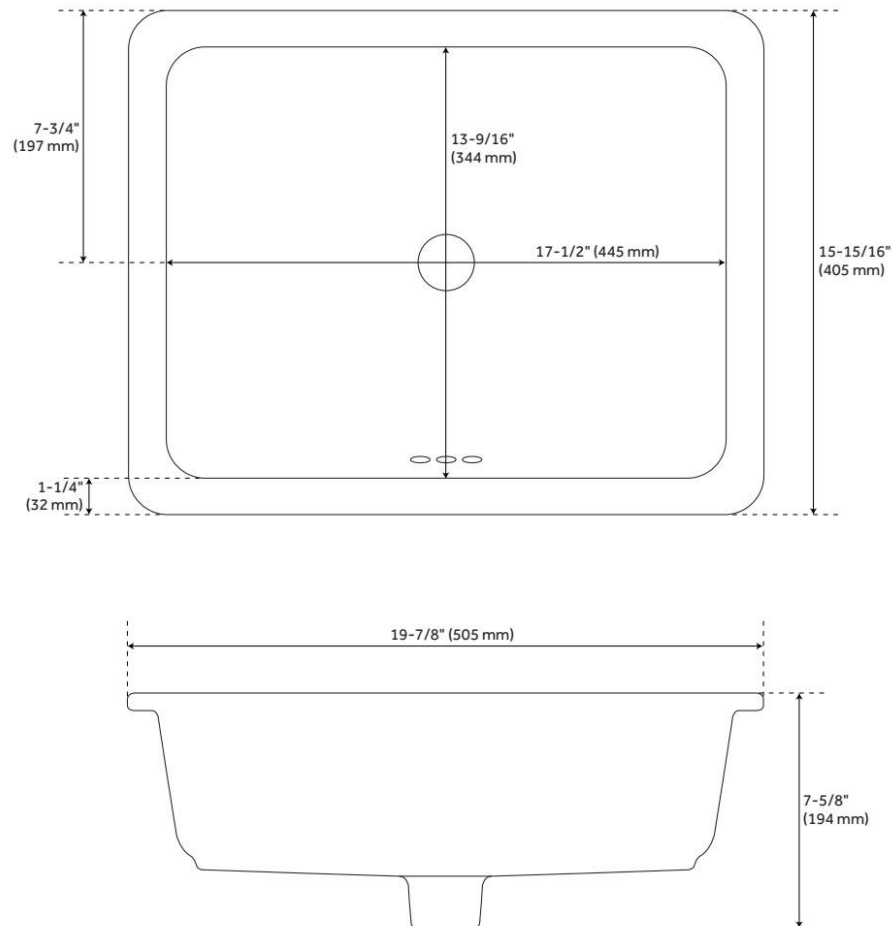

## FEATURES

Material: Porcelain  
Product Finish: White  
Installation Type: Undermount  
Shape: Rectangle  
Drain Placement: Center  
Fits Drain Hole Size: 1-3/4"  
Faucet Centers: No Faucet Hole  
Overflow Hole: Yes  
Mounting Hardware Included: Yes

# DESTIN RECTANGULAR PORCELAIN UNDERMOUNT BATHROOM SINK WHITE - GLAZED UNDERSIDE

SKU: 447966  
Code: SHU1713

## DESTIN RECTANGULAR PORCELAIN UNDERMOUNT BATHROOM SINK

SKU: 948174  
SHU1713BS, SHU1713WH

All dimensions and specifications are nominal and may vary. Use actual products for accuracy in critical situations.