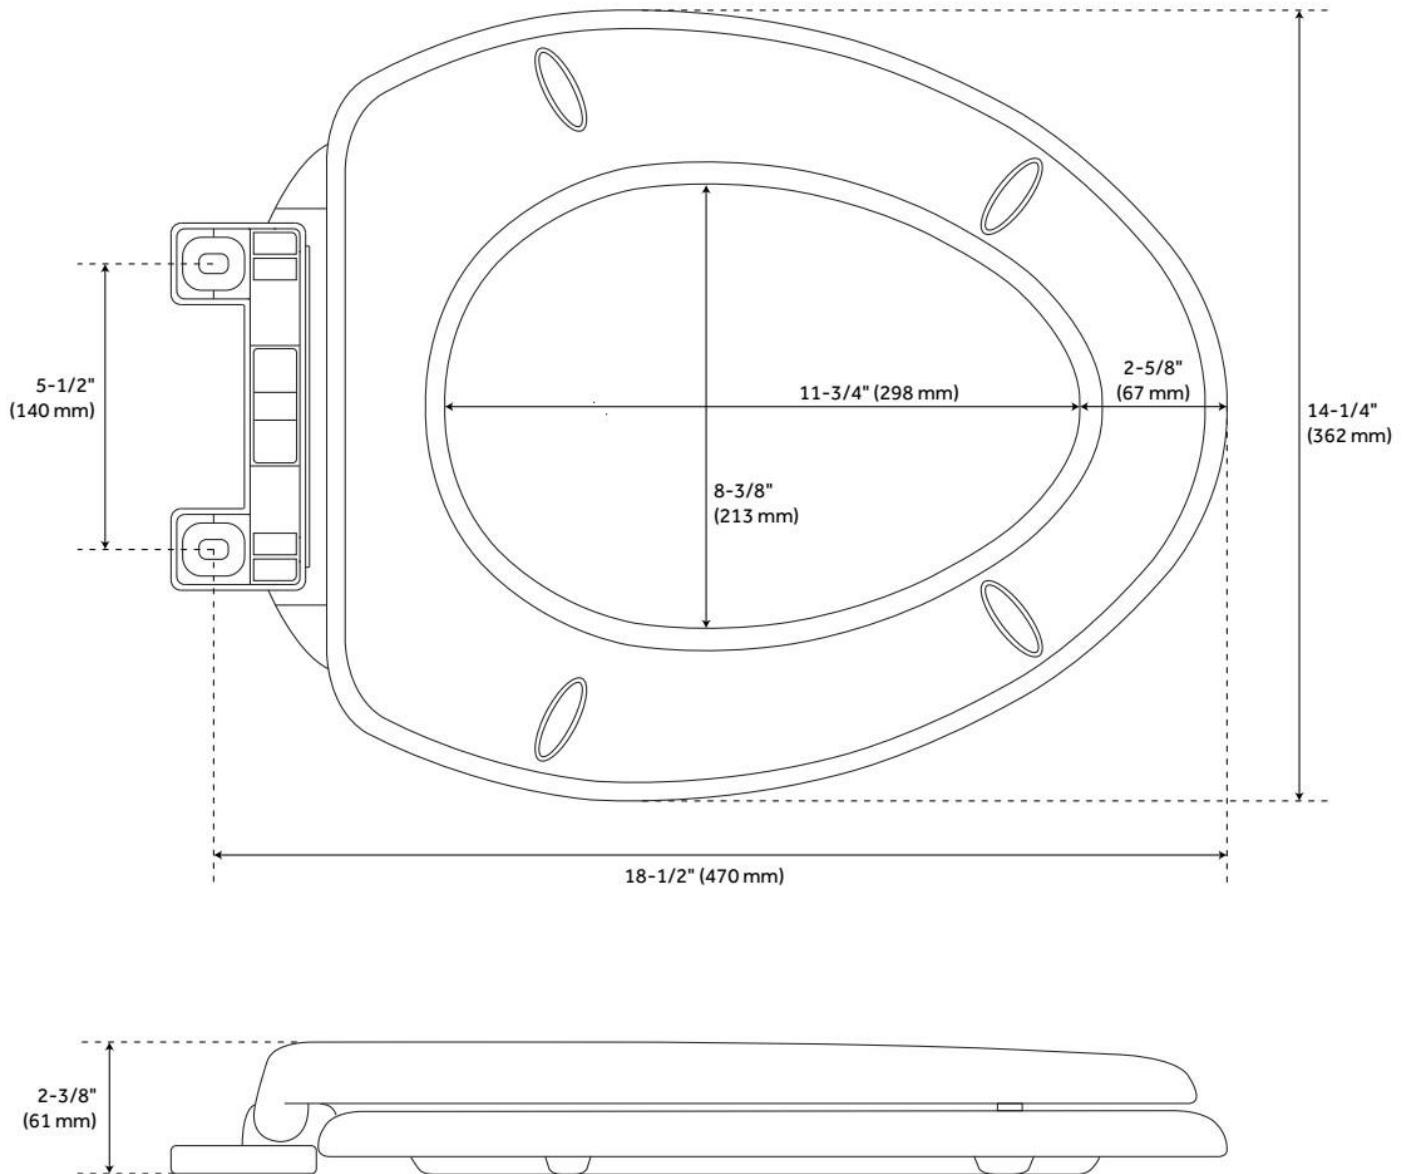

# TRADITIONAL SLOW-CLOSING TOILET SEAT - ELONGATED BOWL

SKU: 948381  
Code: SHTSSC200

## FEATURES

Material: Plastic  
Bowl Shape: Elongated

## ADDITIONAL FEATURES

- Smooth, shiny finish. (Colors may differ slightly, depending on computer monitor settings.)
- Made of heavy-weight, solid plastic.
- Patented EZ Close damper system automatically closes lid with just a small push.
- Protective bumpers.
- Fits standard elongated bowl toilets.
- Ergonomically designed and contoured for maximum comfort.
- Closed front with cover.
- State-of-the-art quick release hinges.
- Stainless steel hinge posts and corrosion proof hardware.
- Slip-resistant pads with adjustable positioning.

# TRADITIONAL SLOW-CLOSING TOILET SEAT - ELONGATED BOWL

SKU: 948381  
Code: SHTSSC200

REVISED 7/15/2024