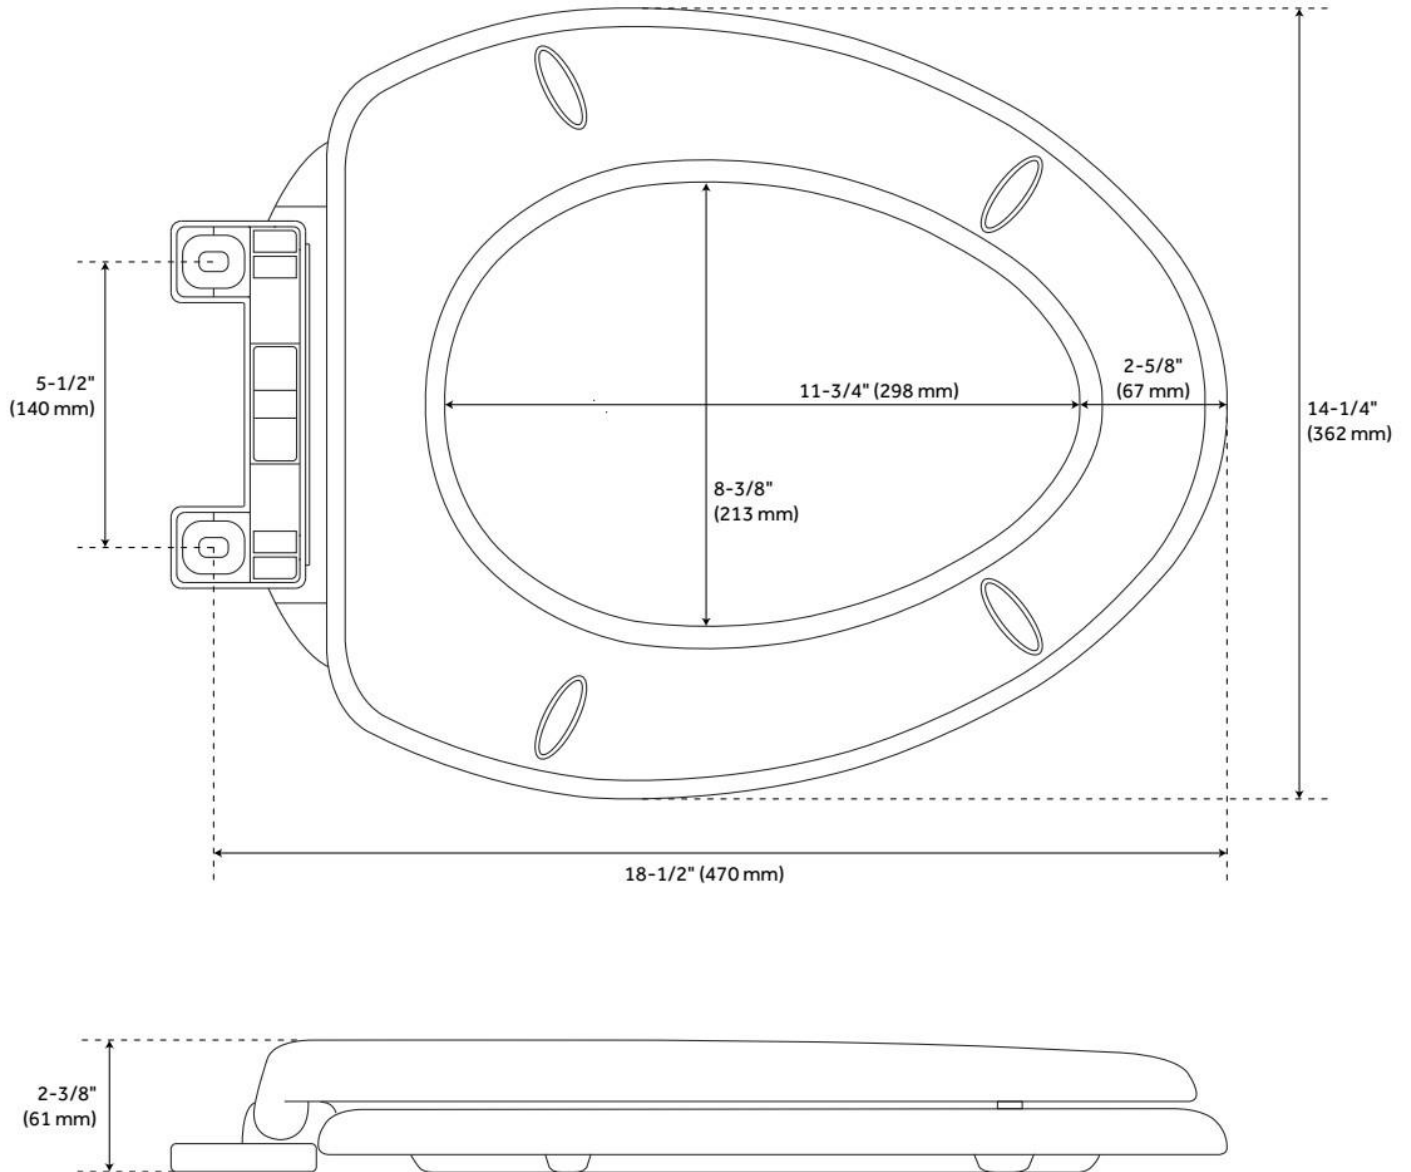

TRADITIONAL SLOW-CLOSING TOILET SEAT - ELONGATED BOWL

SKU: 948381
Code: SHTSSC200

FEATURES

Material: Plastic
Bowl Shape: Elongated

ADDITIONAL FEATURES

- Smooth, shiny finish. (Colors may differ slightly, depending on computer monitor settings.)
- Made of heavy-weight, solid plastic.
- Patented EZ Close damper system automatically closes lid with just a small push.
- Protective bumpers.
- Fits standard elongated bowl toilets.
- Ergonomically designed and contoured for maximum comfort.
- Closed front with cover.
- Stainless steel hinge posts and corrosion proof hardware.
- Slip-resistant pads with adjustable positioning.

REVISED 12/12/2024

TRADITIONAL SLOW-CLOSING TOILET SEAT - ELONGATED BOWL

SKU: 948381
Code: SHTSSC200

REVISED 12/12/2024