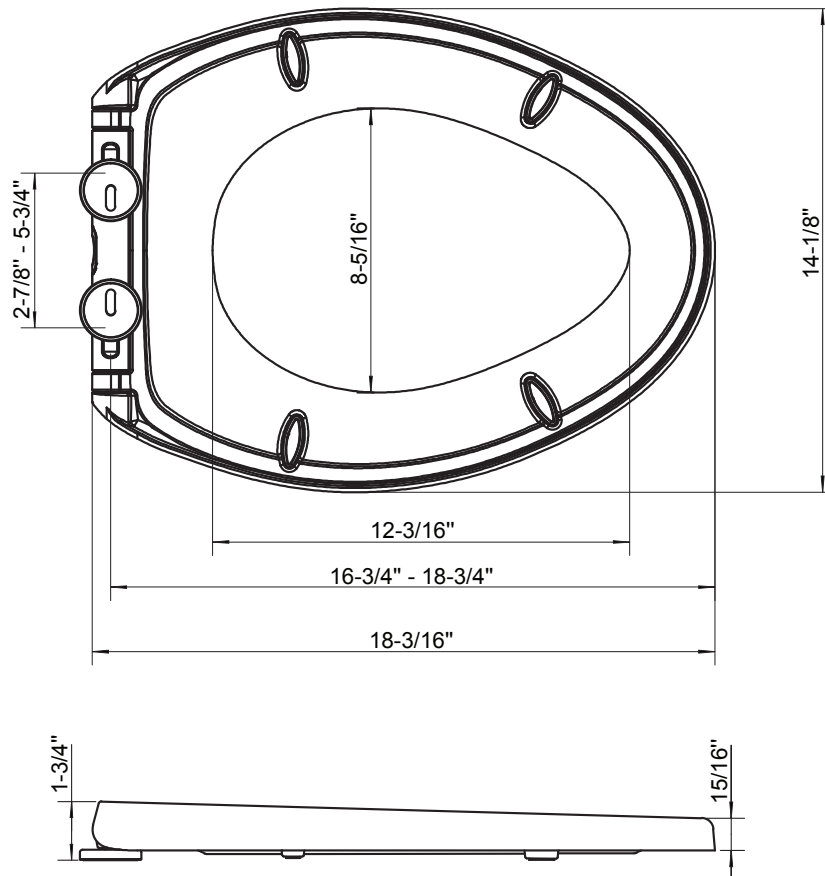

Mirabelle®

TOILET SEAT

ELONGATED FRONT SLOW CLOSE EASY CLEAN

Product Codes:

MIRTSEZ201WH elongated slow close seat with easy clean (white)

- Overhanging lid conceals seat
- Heavy weight molded solid plastic
- Ergonomically designed and contoured for maximum comfort
- Closed front with cover
- State-of-the-art quick release hinges for easy cleaning
- Slow close functionality
- Stainless steel hinge posts and corrosion proof hardware
- Slip resistant pads with adjustable positioning
- Conforms to ANSI Z124.5

Mirabelle®

TOILET SEAT

ELONGATED FRONT SLOW CLOSE EASY CLEAN

Product Codes:

MIRTSEZ201WH elongated slow close seat with easy clean (white)

Note: All dimensions and specifications are nominal and may vary +/- 1/4. Use actual products for accuracy in critical situations.