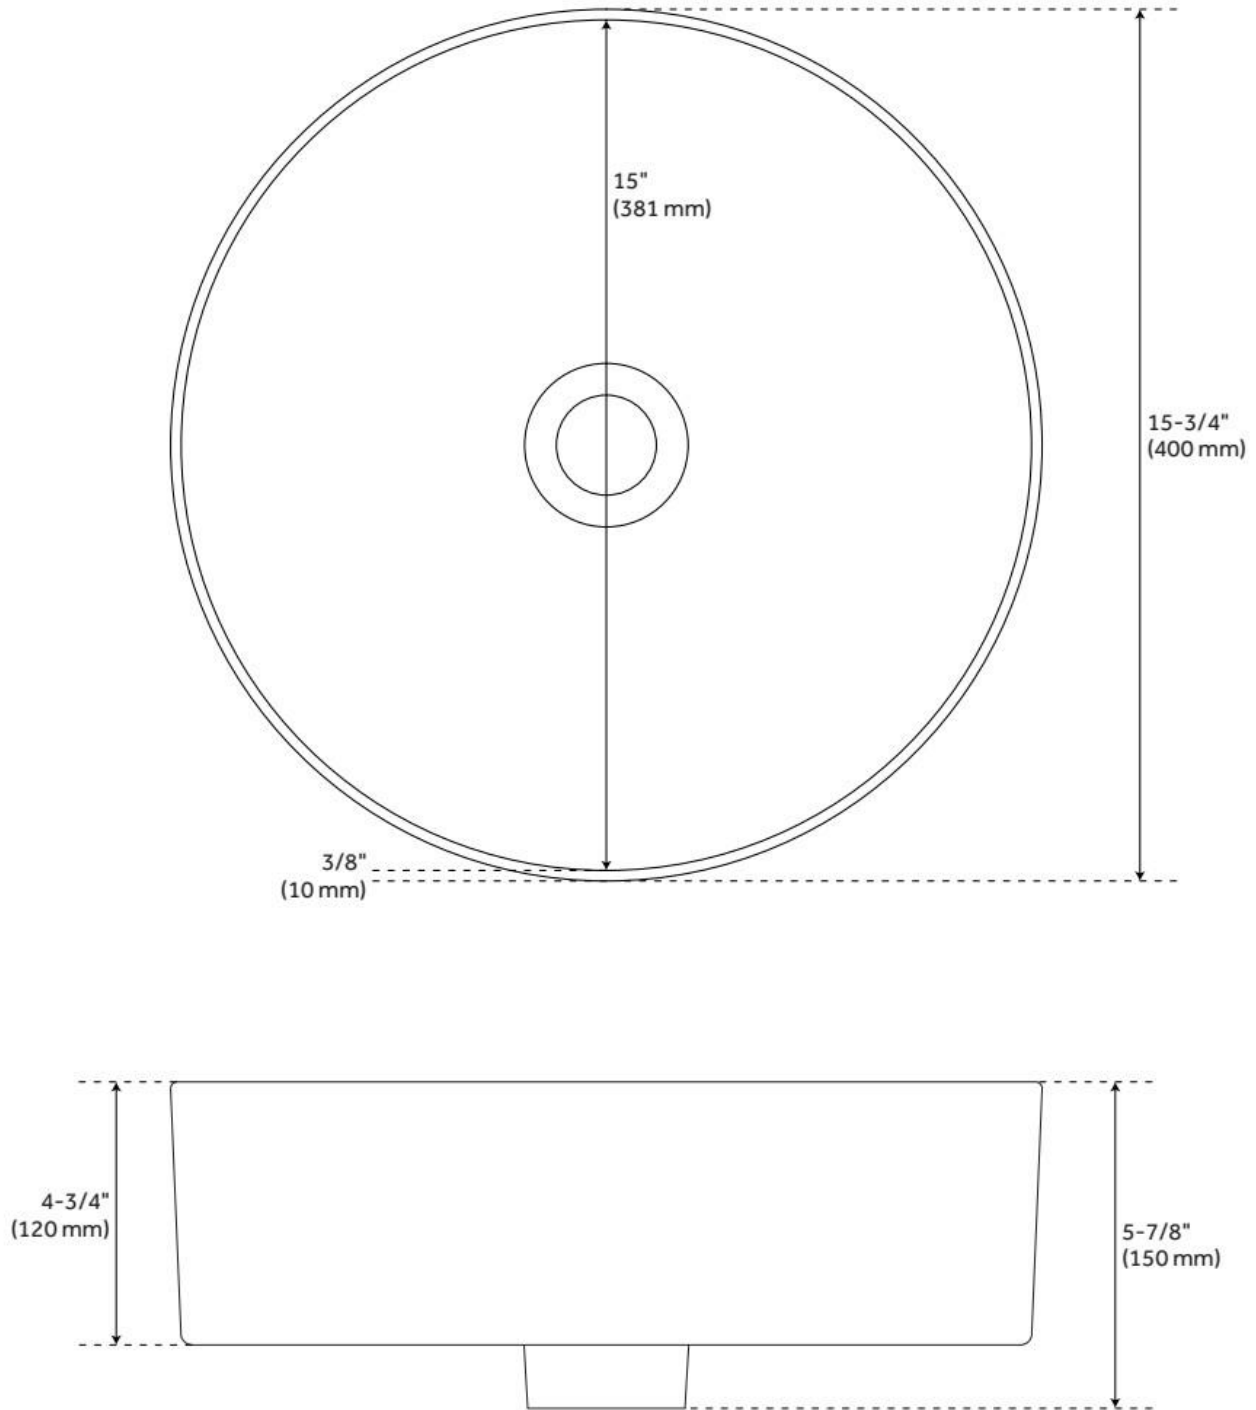

HIBISCUS WHITE ROUND FIRECLAY VESSEL SINK

SKU: 447954
Code: SHV100

FEATURES

Material: Fireclay
Product Finish: White
Installation Type: Vessel
Shape: Round
Drain Placement: Center
Fits Drain Hole Size: 1-5/8"
Faucet Centers: No Faucet Hole
Overflow Hole: No
Mounting Hardware Included: No

ASME A112.19.2/CSA B45.1, Massachusetts Accepted, LISTED ID: SHV100WH

ADDITIONAL FEATURES

- Sink requires a 3" drain hole in the countertop for proper fitment. Drilling may be needed to accommodate.
- When purchasing a vessel sink faucet, ensure the height to spout and spout reach will accommodate your sink.
- No faucet holes; requires wall mount or counter-mount vessel faucet.

REVISED 7/15/2024

HIBISCUS WHITE ROUND FIRECLAY VESSEL SINK

SKU: 447954
Code: SHV100

REVISED 7/15/2024