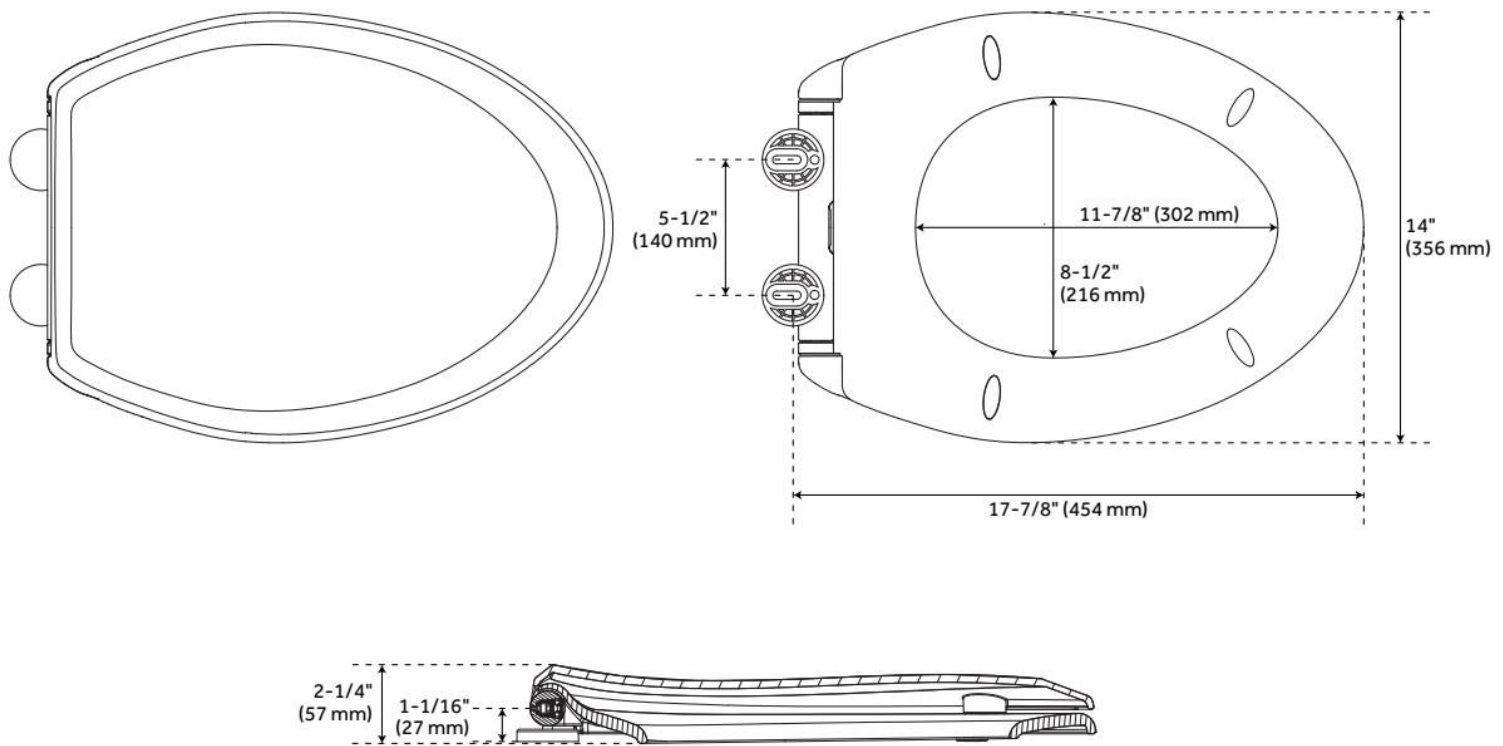

## FEATURES

Material: Plastic  
Bowl Shape: Elongated

## ADDITIONAL FEATURES

- Smooth, shiny finish. (Colors may differ slightly, depending on computer monitor settings.)
- Made of heavy-weight, solid plastic.
- Patented EZ Close damper system automatically closes lid with just a small push.
- Protective bumpers.
- Fits standard elongated bowl toilets.
- Ergonomically designed and contoured for maximum comfort.
- Closed front with cover.
- State-of-the-art quick release hinges.
- Stainless steel hinge posts and corrosion proof hardware.
- Slip-resistant pads with adjustable positioning.

# TRADITIONAL ULTRA SLIM EASY CLEAN TOILET SEAT - ELONGATED BOWL

SKU: 948379  
Code: SHTSEZ200

REVISED 7/15/2024