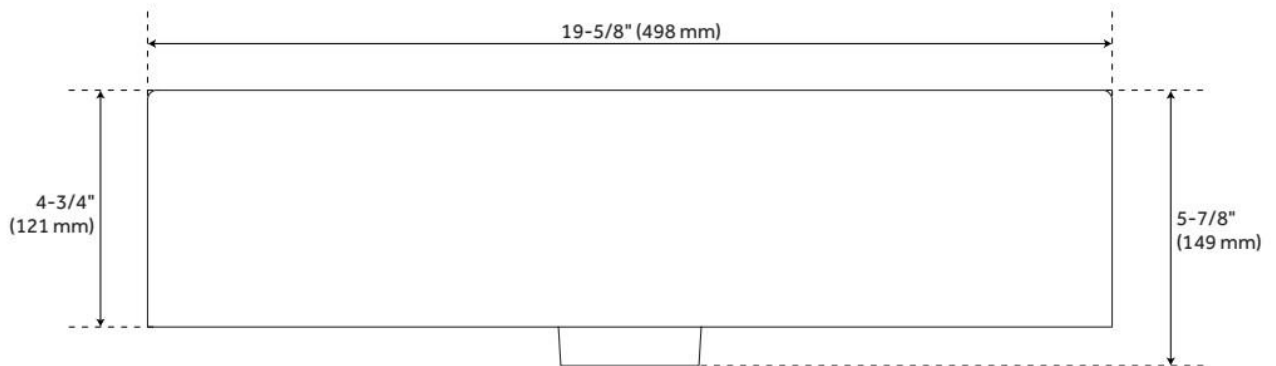

HIBISCUS WHITE RECTANGULAR FIRECLAY VESSEL SINK

SKU: 447956
Code: SHV300

REVISED 7/12/2024