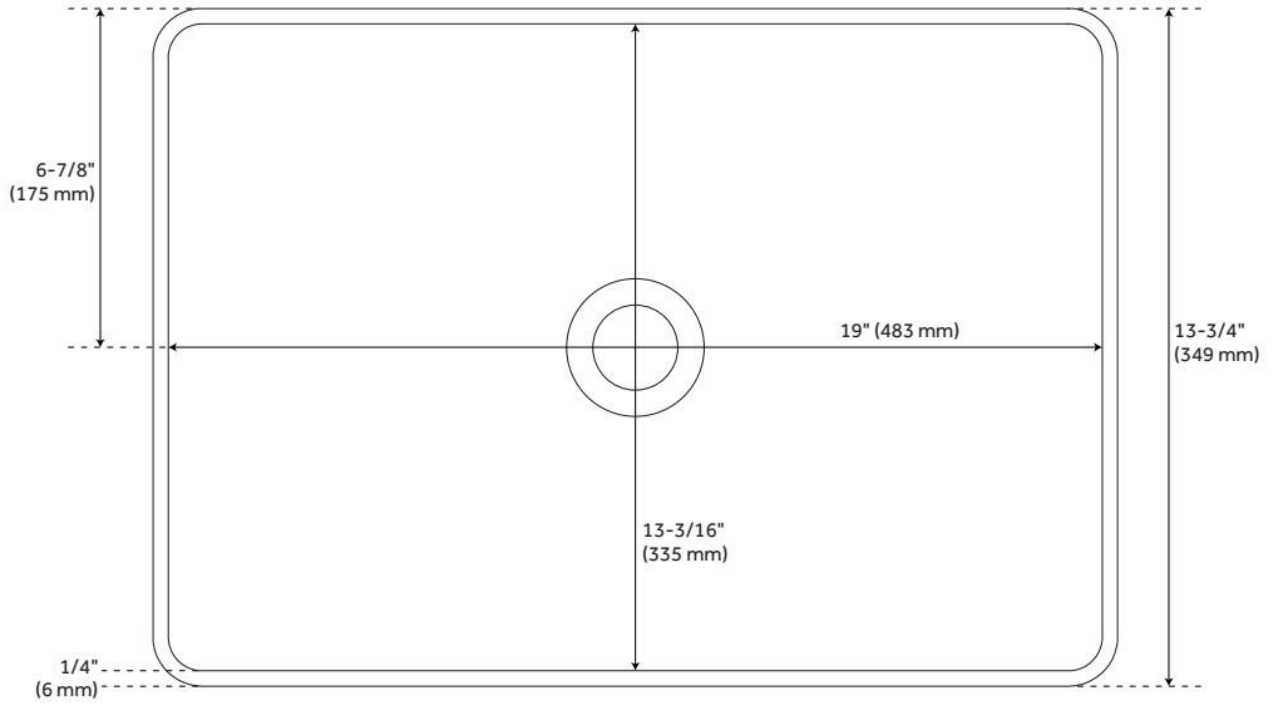

HIBISCUS WHITE RECTANGULAR FIRECLAY VESSEL SINK

SKU: 447956
Code: SHV300

REVISED 7/12/2024