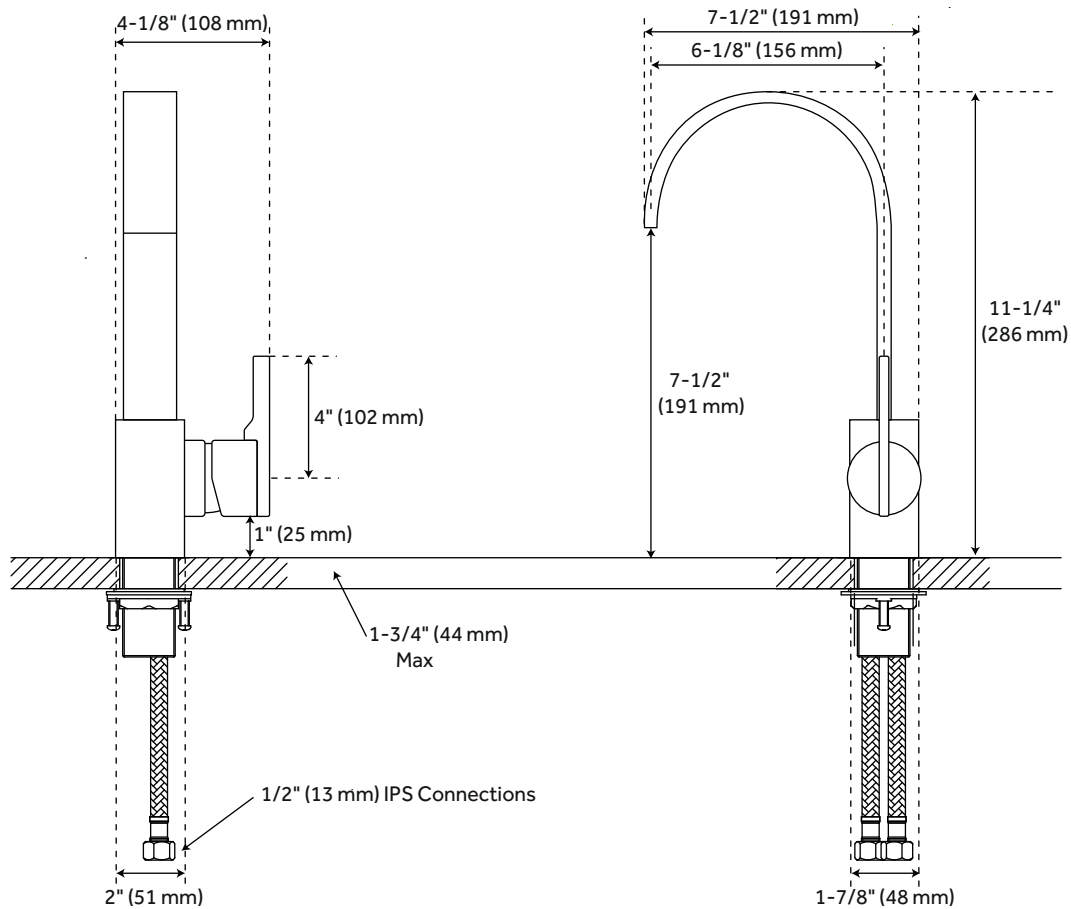

ULTRA

SINGLE-HOLE KITCHEN FAUCET

SKU: 920379

FEATURES

Installation Type: Single-Hole
Faucet Holes: 1
Material: Brass
Max. Countertop Thickness: 1-3/4"
Faucet Centers: Single-Hole
Handle Type: Lever
Length: 4-1/8"
Width: 7-1/2"
Height: 11-1/4"
Height To Spout: 7-1/2"
Spout Reach: 6-1/8"
Base Plate Length: 2"
Base Plate Width: 1-7/8"
Handle Length: 4"
Height to Bottom of Handle: 1"
IPS: 1/2"
Drain Included: No
Maximum Flow Rate: 1.2 gpm
(gallons per minute)

CODES/STANDARDS

cUPC
NSF/ANSI 61
NSF/ANSI 372
ASME A112.18.1/CSA B125.1
CEC Listed
WaterSense

SIGNATURE HARDWARE LIFETIME WARRANTY

See website for warranty information

All product dimensions are nominal.

REVISED 09/17/2018