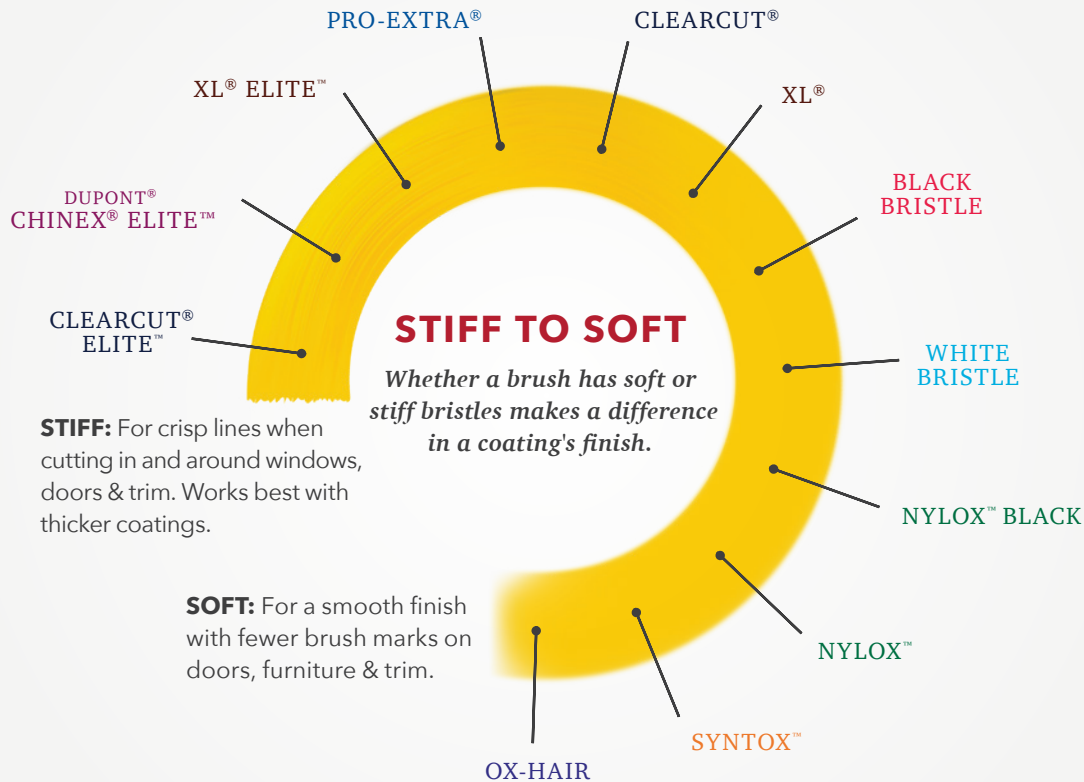

# *Keep the* **KEEPER**

**Keepers are more than just packaging,  
they help brushes last longer.**

Purdy® engineers brush bristles to return to their most relaxed state after use. Keepers help by guiding the bristles to return to their original state, maintaining premium form and extending its life. All Keepers are covered in wax to prevent water penetration and are designed for increased air flow, eliminating the potential for mold development.

# BRUSHES

*Expertly crafted for*  
**LASTING QUALITY**

Purdy® brushes are handcrafted in the U.S.A. by expert brushmakers, many with decades of experience. Each brushmaker learns from their peers for two years to gain all the knowledge it takes to be an expert. This dedication to crafting the highest quality brushes is reflected with a personal sticker on each brush, featuring the signature of the brushmaker who crafted it.

# How to CHOOSE A BRUSH

**Not All Brushes Are Created Equal.** All Purdy® brushes feature alderwood handles, resulting in a light, durable and maneuverable handle that absorbs sweat to keep hands dry.

With synthetic filaments and natural bristles sourced from the finest natural resources, Purdy is dedicated to the highest standard of quality.

## WALL OR TRIM

Within each brush series, brushes are classified as either a wall or trim brush.

**Trim** brushes are for short strokes when you need more control, so they hold less paint.

**Wall** brushes are for longer strokes when you need to cover more surface area, so they have thicker bristles, or filaments, to hold more paint.