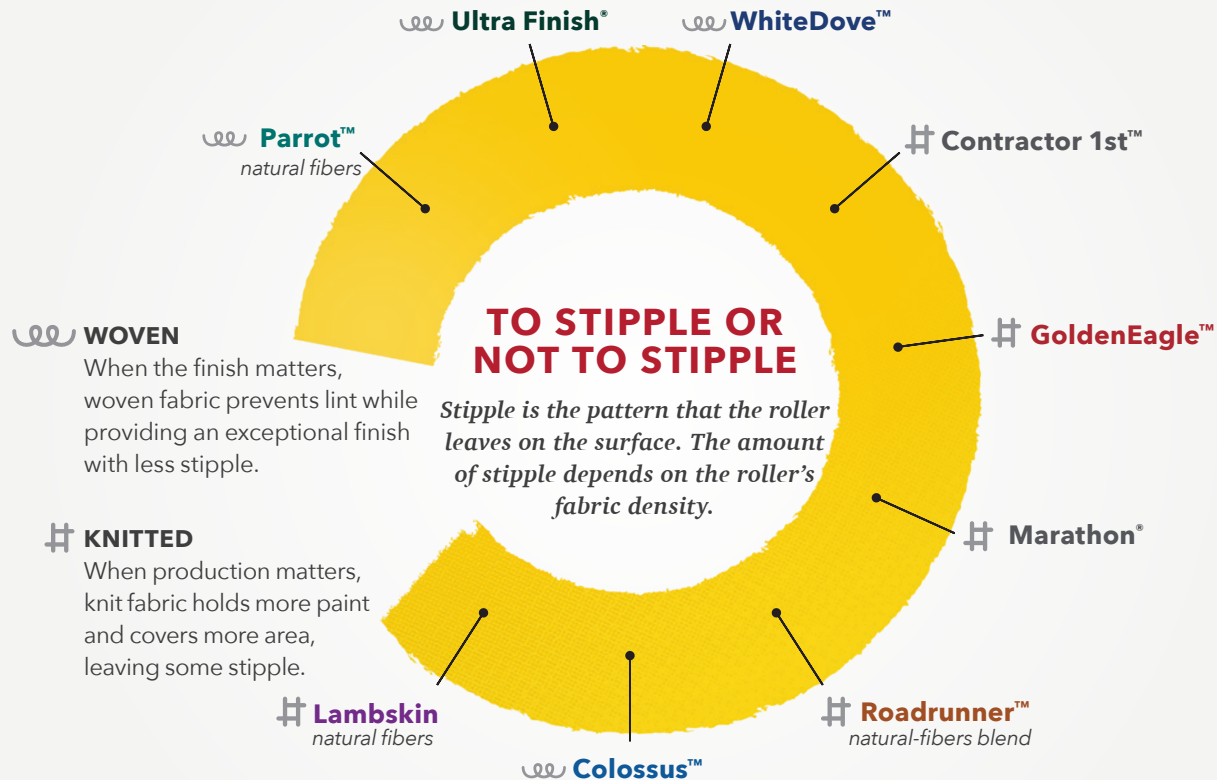

# ROLLER COVERS

*A full line to cover*  
**EVERY JOB**

Producing roller covers that result in less spatter, even release or a lint-free finish has been part of Purdy's dedication to innovation. Purdy® has developed exclusive, proprietary manufacturing processes to produce high-quality products for professionals who use them to earn their livelihood. After each roller cover is wound, they are double vacuumed to reduce potential fiber shedding and then hand inspected to ensure they meet Purdy's high-quality standards.

# How to CHOOSE A ROLLER COVER

**Keep on rolling.** Purdy® roller covers feature durable polypropylene cores that are resistant to all paints, stains and solvents, extending their life. For increased durability, thermal bond technology winds roller cover fabric to the

core with a perfect spiral seam for smooth rolling. Ultra-durable roller cover cores eliminate bending, allowing even contact with the wall. No matter the project, there is a Purdy roller cover for exceptional results.