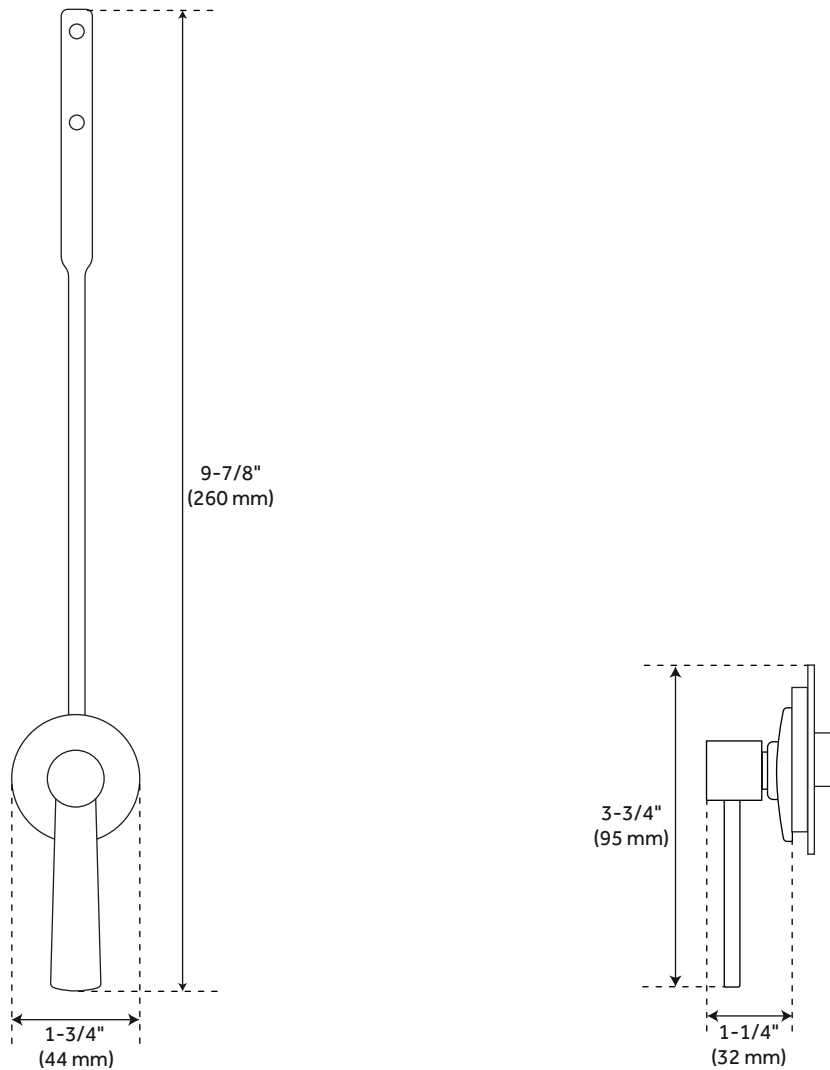

PENDLETON

TOILET TANK HANDLE

SKU: 948610

FEATURES

- Material: Brass
- Length: 9-7/8"
- Height: 1-3/4"
- Depth: 1-1/4"
- Handle Type: Lever
- Handle Length: 3-3/4"
- Height to Bottom of Handle: 1-3/4"
- Fits most tanks.
- Interior lever length: 8".
- Handle is designed to fit the side of the tank.