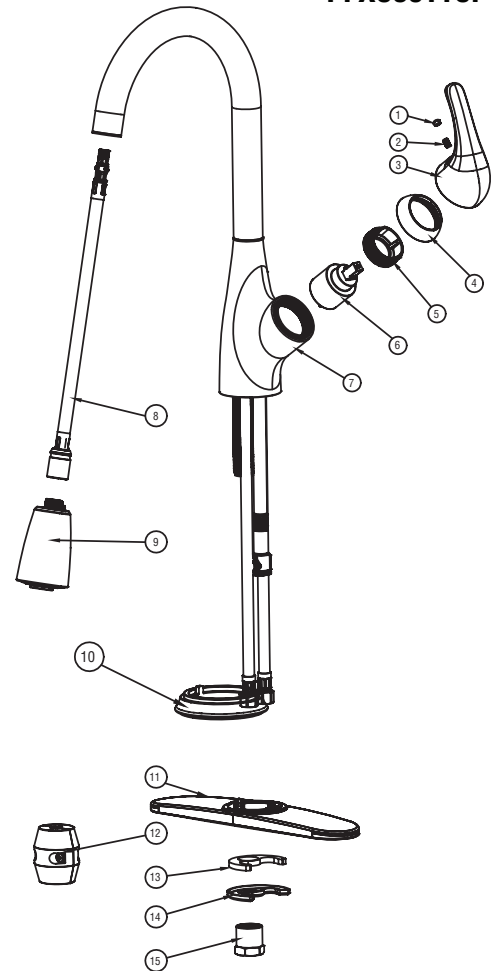

# Single Handle Kitchen Faucet with Pull Down Spray

## Available Parts

PF3357061          Cartridge  
PFXC655379          Nylon Hose  
PFXC655370CP      Sprayhead CP (1.8gpm)  
PFXC655370BN      Sprayhead BN (1.8gpm)  
PFXC9011SPRYCP    Sprayhead CP (1.0gpm)  
PFXC9011SPRYBN    Sprayhead BN (1.0gpm)

**PFXC9011CP**

No.	Part & Code	Material	
1	Button	N/A	ABS, Red and blue
2	Set screw	N/A	SUS304
3	Handle	N/A	Zinc
4	Cap	N/A	ABS
5	Bonnet	N/A	Brass
6	Cartridge	PF3357061	Plastic
7	Body	N/A	Metalplars alloy
8	Pull-down hose	PFXC655379	Nylon braided hose
9	Sprayhead	PFXC655370CP	ABS
		PFXC655370BN	
		PFXC9011SPRYCP	
		PFXC9011SPRYBN	
10	Flange	N/A	ABS
11	Deck plate	N/A	ABS
12	Weight	N/A	Steel
13	Rubber washer	N/A	NBR
14	Steel washer	N/A	Steel
15	Lock nut	N/A	Aluminum