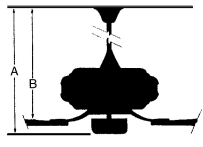

MEASUREMENTS

Blade Finish:					Reversible Blades:	No
Blade Material:					Slope:	Yes
ABS					Hanging Weight:	25.99
Blade Sweep:	No. of Blades:	Blade Pitch:			Downrod 2 Outside Dia:	
65"	8	14			6	
Downrod 1:	Downrod 1 Outside Dia:	Downrod 2:			Downrod 2 Outside Dia:	
6	.75					
Ceiling to Lowest Point: (Dim A)	Ceiling to Blade (Dim B)	Lead Wire:			Motor Size:	
14.75	10.5	80			DC165x25MM	
RPM:	Low	Low/Med.	Medium	Med/High	High	
50					109	
Amps:					0.43	
0.11					31.0	
Watts:					8263.0	
6.0					266.55	
CFM:						
3916.0						
CFM/Watts:						
652.67						