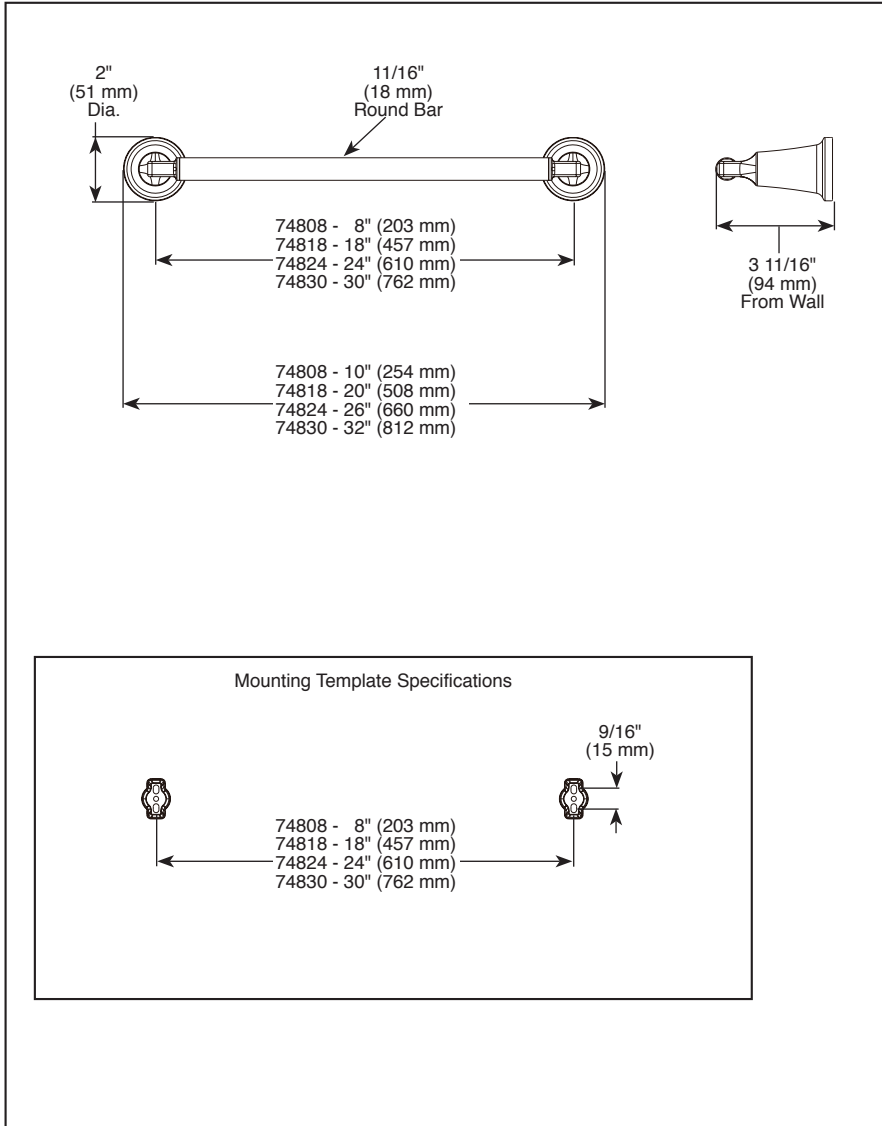

see what Delta can do™

ACCESSORIES

- Bowery™ Collection
- 8" Towel Bar
- 18" Towel Bar
- 24" Towel Bar
- 30" Towel Bar

Submitted Model No.: _____

Specific Features: _____

▲ Designate Proper Finish Suffix

STANDARD SPECIFICATIONS:

- Wood blocking is preferable behind all wall surfaces. If wood blocking is not available, the following fasteners are suggested: Tile/Masonry-plastic or lead anchors plaster/drywall-Toggle bolts.
- Mounting hardware included with product.