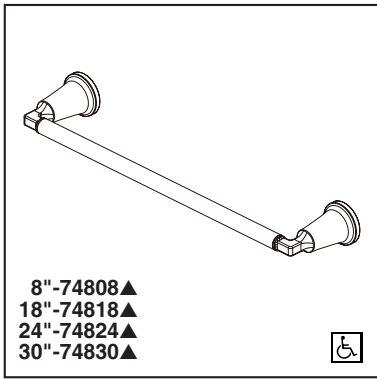

see what Delta can do™

ACCESSORIES

- Bowery™ Collection
- 8" Towel Bar
- 18" Towel Bar
- 24" Towel Bar
- 30" Towel Bar

Submitted Model No.: _____

Specific Features: _____

▲ Designate Proper Finish Suffix

STANDARD SPECIFICATIONS:

- Wood blocking is preferable behind all wall surfaces. If wood blocking is not available, the following fasteners are suggested: Tile/Masonry-plastic or lead anchors plaster/drywall-Toggle bolts.
- Mounting hardware included with product.