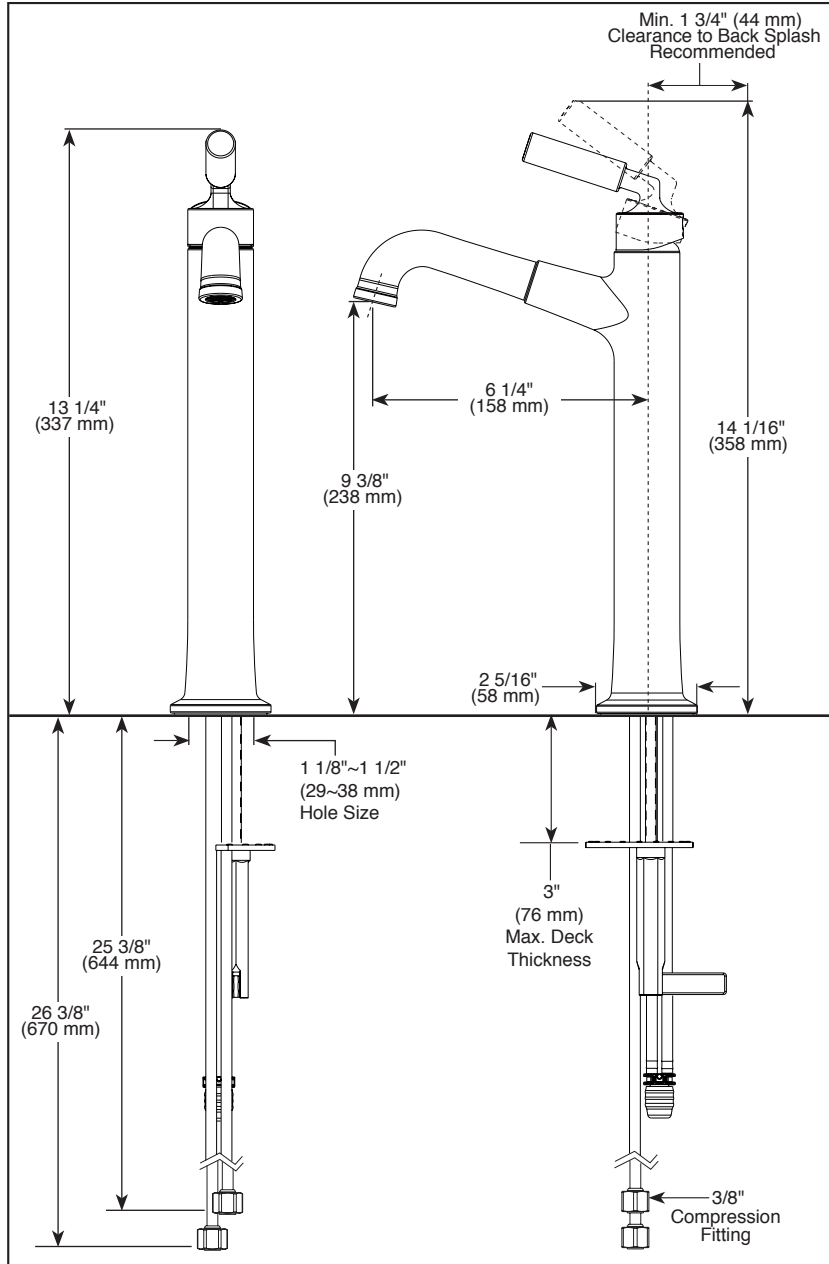

see what Delta can do™

BATHROOM FAUCET

- Bowery™ Collection
- Single Handle Deck Mount

STANDARD SPECIFICATIONS:

- Maximum flow rate 1.2 gpm @ 60 psi, 4.5 L/min @ 414 kPa
- 1 hole mount
- Solid metal construction
- Diamond coated ceramic cartridge
- Handle motion "Euro Style"
- 1/4" O.D. straight, staggered PEX supply lines
- Drain sold separately
- Optional red/blue indicator ring provided with model

▲ Designate Proper Finish Suffix

COMPLIES WITH:

- ASME A112.18.1 / CSA B125.1
- Indicates compliance to ICC/ANSI A117.1
- EPA WaterSense®

Delta reserves the right (1) to make changes in specifications and materials, and (2) to change or discontinue models, both without notice or obligation. Dimensions are for reference only. See current full-line price book or www.deltafaucet.com for finish options and product availability.

DSP-L-748LF Rev. B

Delta Faucet Company

55 E. 111th Street, Indianapolis, IN 46280
 350 South Edgeware Road, St. Thomas, ON N5P 4L1
 © 2023 Delta Faucet Company