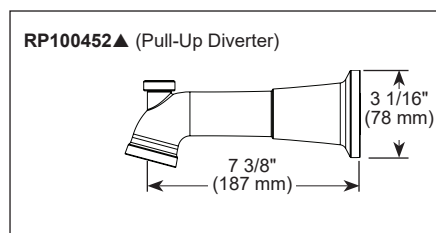

Submitted Model No.: _____

Specific Features: _____

▲Designate Proper Finish Suffix

52668▲ 1.75 GPM H₂O Shower head

- Full Body Spray
- H2Okinetic Spray
- Pause
- Full Spray w/Massage
- Massage Spray

see what Delta can doSM

TUB AND SHOWER FAUCET TRIM

- Bowery™ Bath Collection
- Shower Only (T17248 Series)

FEATURES:

- Monitor® 17 Series pressure balanced bath mixing valve trim
- Five-setting H₂Okinetic® Technology shower head

STANDARD SPECIFICATIONS:

- Maintains a balanced pressure of hot and cold water even when a valve is turned on or off elsewhere in the system.
- Maximum 1.75 gpm @ 80 psi, 6.6 L/min @ 550 kPa.
- For use with MultiChoice® Universal rough valve body. (R10000 Series)
- Back-to-back installation capability.
- Solid brass forged body.
- Lever volume control handle; temperature adjustment dial.
- Field adjustable to limit handle rotation into hot water zone.
- Maximum dial rotation adjustable between 90° and 180°.
- All parts replaceable from the front of the valve.
- Red/blue pad print temperature indicators on temperature adjustment dial.
- Stem extension kit RP77992 can be ordered to allow for an additional 1 3/4" wall thickness.
- Shower arm overall horizontal length = 7" (178mm), including threaded ends
- Tub spout must be ordered separately. Tub spout includes Tri-Universal adapter for thread 1/2" IPS, sweat 1/2" C.W.T., or slip onto 1/2" C.W.T