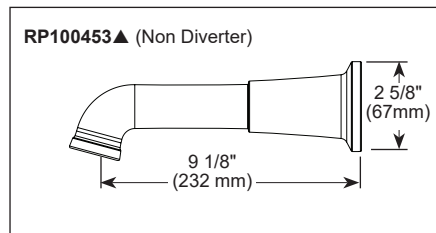

Submitted Model No.: _____

Specific Features: _____

▲Designate Proper Finish Suffix

52668▲ 1.75 GPM H₂O Shower head

- Full Body Spray
- H2Okinetic Spray
- Pause
- Full Spray w/Massage
- Massage Spray

see what Delta can doSM

TUB AND SHOWER FAUCET TRIM

- Bowery™ Bath Collection
- Shower Only (T17248 Series)

FEATURES:

- Monitor® 17 Series pressure balanced bath mixing valve trim
- Five-setting H₂Okinetic® Technology shower head

STANDARD SPECIFICATIONS:

- Maintains a balanced pressure of hot and cold water even when a valve is turned on or off elsewhere in the system.
- Maximum 1.75 gpm @ 80 psi, 6.6 L/min @ 550 kPa.
- For use with MultiChoice® Universal rough valve body. (R10000 Series)
- Back-to-back installation capability.
- Solid brass forged body.
- Lever volume control handle; temperature adjustment dial.
- Field adjustable to limit handle rotation into hot water zone.
- Maximum dial rotation adjustable between 90° and 180°.
- All parts replaceable from the front of the valve.
- Red/blue pad print temperature indicators on temperature adjustment dial.
- Stem extension kit RP77992 can be ordered to allow for an additional 1 3/4" wall thickness.
- Shower arm overall horizontal length = 7" (178mm), including threaded ends
- Tub spout must be ordered separately. Tub spout includes Tri-Universal adapter for thread 1/2" IPS, sweat 1/2" C.W.T., or slip onto 1/2" C.W.T