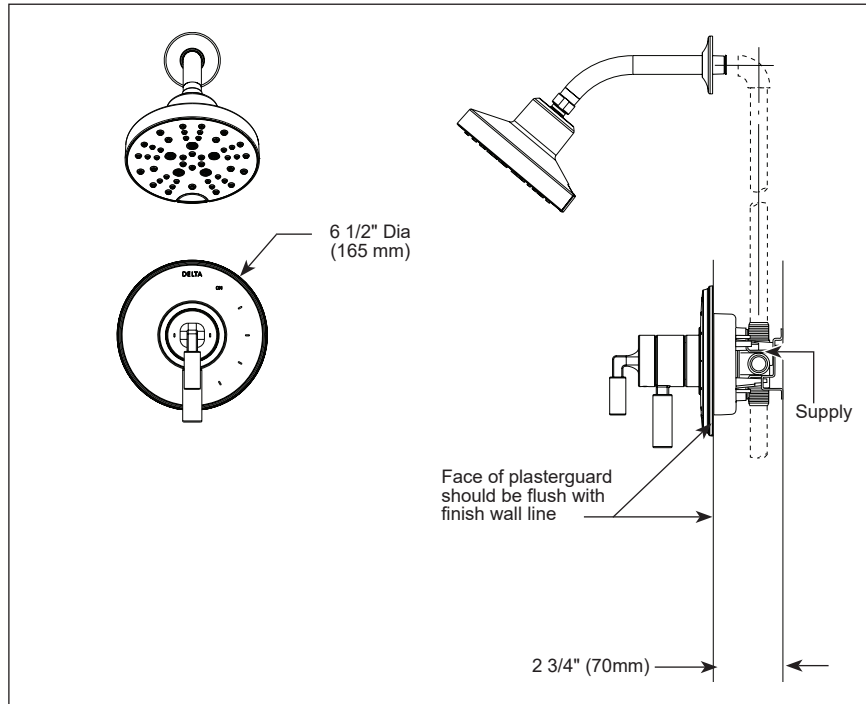

Submitted Model No.: _____

Specific Features: _____

▲Designate Proper Finish Suffix

52668▲ 1.75 GPM H₂O Shower head

- Full Body Spray
- H2Okinetic Spray
- Pause
- Full Spray w/Massage
- Massage Spray

see what Delta can doSM

TUB AND SHOWER FAUCET TRIM

- Bowery™ Bath Collection
- Shower Only (T17248 Series)

FEATURES:

- Monitor® 17 Series pressure balanced bath mixing valve trim
- Five-setting H₂Okinetic® Technology shower head

STANDARD SPECIFICATIONS:

- Maintains a balanced pressure of hot and cold water even when a valve is turned on or off elsewhere in the system.
- Maximum 1.75 gpm @ 80 psi, 6.6 L/min @ 550 kPa.
- For use with MultiChoice® Universal rough valve body. (R10000 Series)
- Back-to-back installation capability.
- Solid brass forged body.
- Lever volume control handle; temperature adjustment dial.
- Field adjustable to limit handle rotation into hot water zone.
- Maximum dial rotation adjustable between 90° and 180°.
- All parts replaceable from the front of the valve.
- Red/blue pad print temperature indicators on temperature adjustment dial.
- Stem extension kit RP77992 can be ordered to allow for an additional 1 3/4" wall thickness.
- Shower arm overall horizontal length = 7" (178mm), including threaded ends
- Tub spout must be ordered separately. Tub spout includes Tri-Universal adapter for thread 1/2" IPS, sweat 1/2" C.W.T., or slip onto 1/2" C.W.T