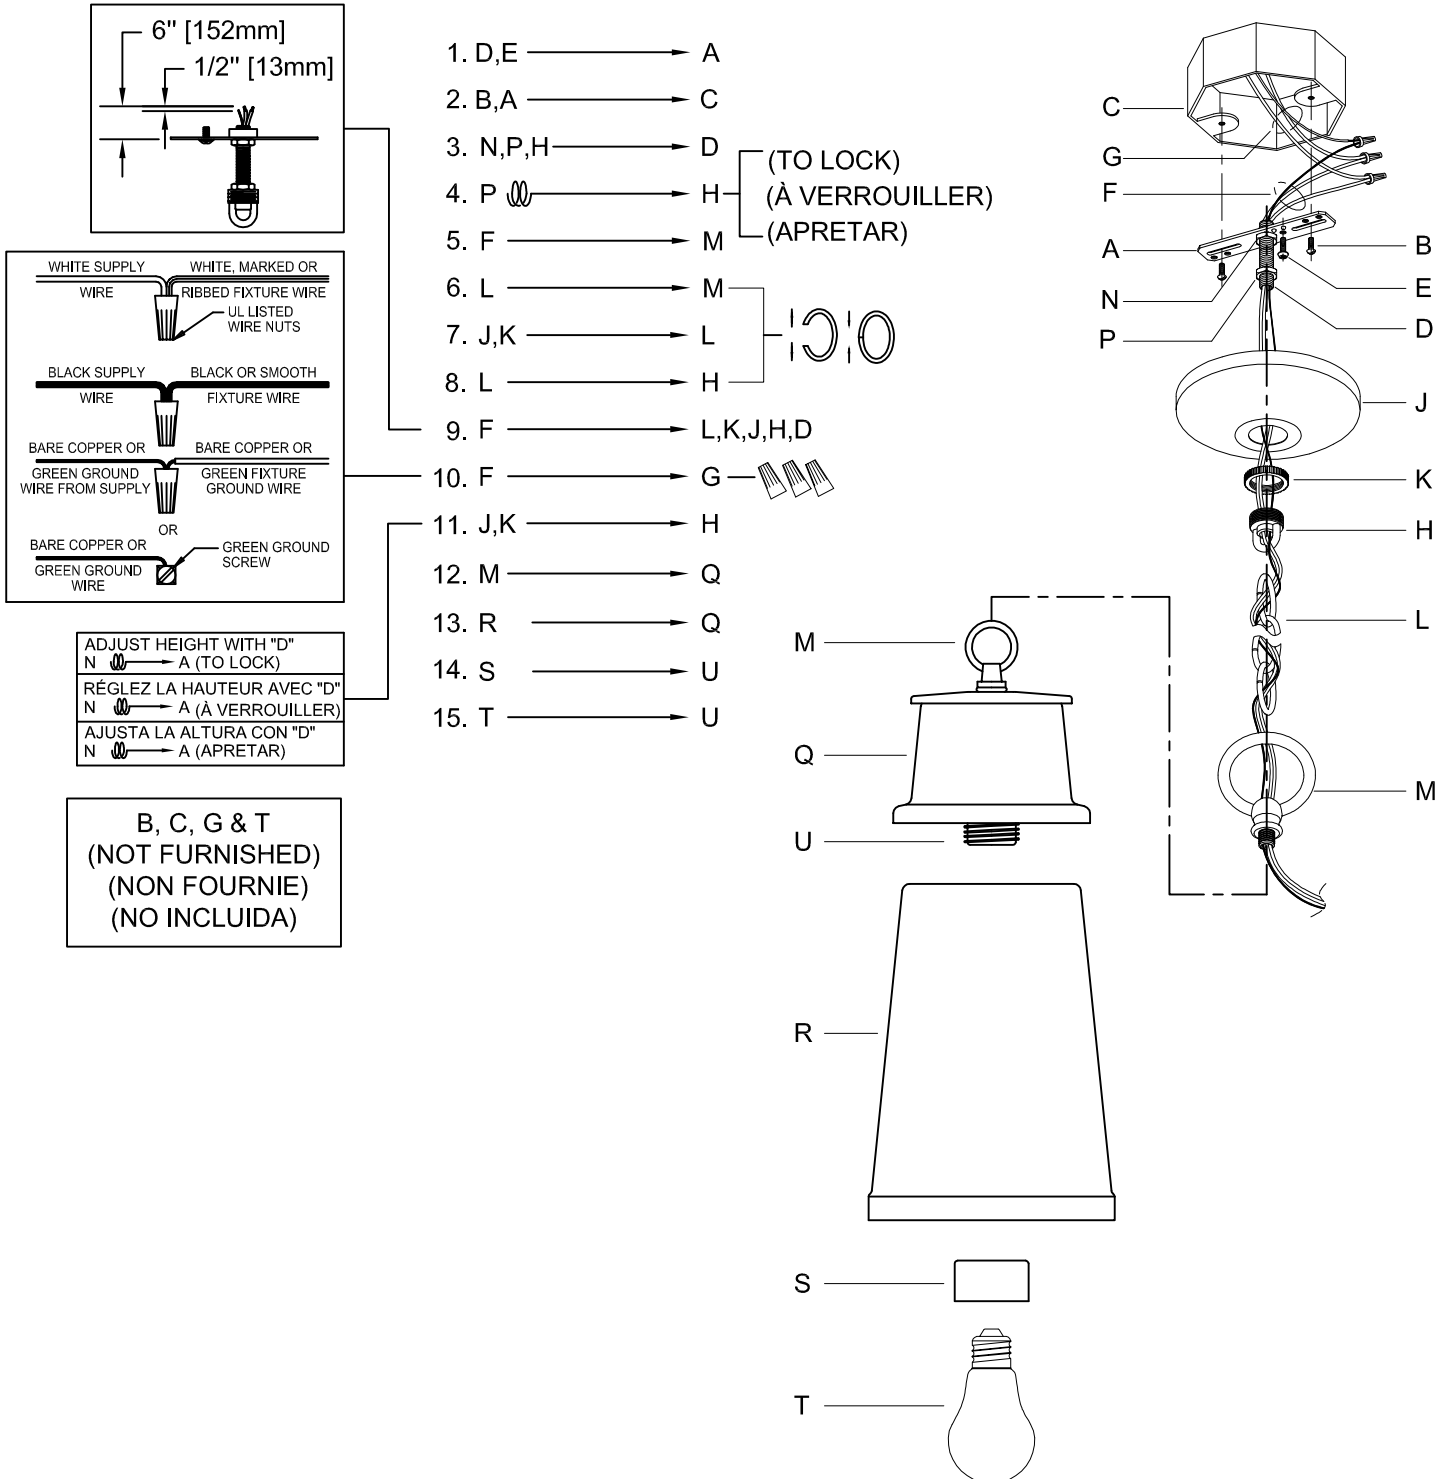

**CAUTION:** Read instructions carefully and turn electricity off at main circuit breaker panel before beginning installation.

## 550033

\*\*\*\*\*

**WARNING -** If any Special Control Devices are used with this Fixture, Follow the Instructions Carefully to assure full compliance with N.E.C. requirements. If there are any questions, contact a Qualified Electrical Contractor.

### CANOPY MOUNTING & WIRE CONNECTION ASSEMBLY STEPS: