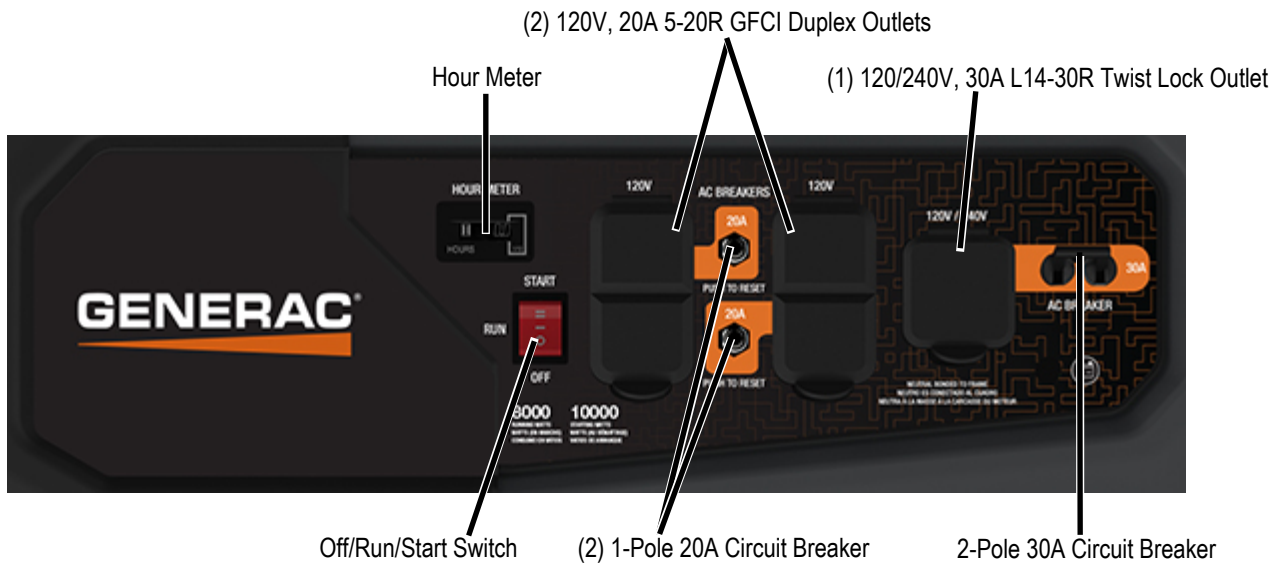

Control Panel