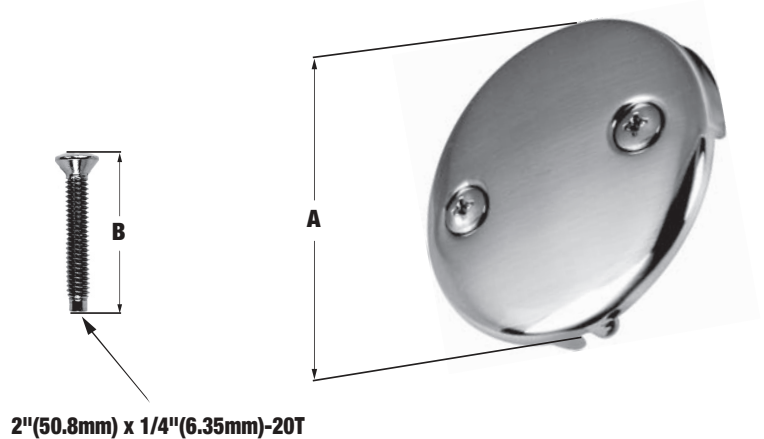

### Product Features

- Brass construction
- Two hole plate
- With brass screws
- Fits overflow on bathtub

**PF632BN**

### Dimensions

in.	3-3/16	2
	<b>A</b>	<b>B</b>
mm	80.96	50.8