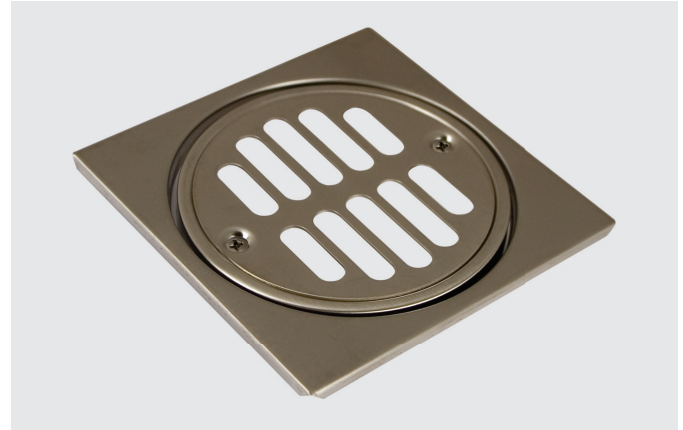

PF605

Shower Strainers

Product Features

- Includes: tile square, strainer, crown & screws
- Stainless steel 304
- 4-1/4" (107.9mm)
- 2-3/4" (69.85mm) center to center screw holes
- Phillips pan head screw SS304 M4 x 10mm (L=0.375")
- For the following PROFLO® drains:
PF42945, PF42946, PF42943 & PF42944

PF605BN

Model Numbers

- PF605BN** PVD Brushed Nickel
- PF6050RB** Oil Rubbed Bronze

Dimensions

Warranty and Codes

This product comes complete with installation, operating, care and maintenance instructions. This PROFLO product carries a limited lifetime warranty. In an effort to continually improve our products, we will make design changes from time to time. We reserve the right to ship newly designed product to fill any order unless it is agreed in writing to do otherwise. Dimensions are subject to manufacturer's tolerance and can change without notice.