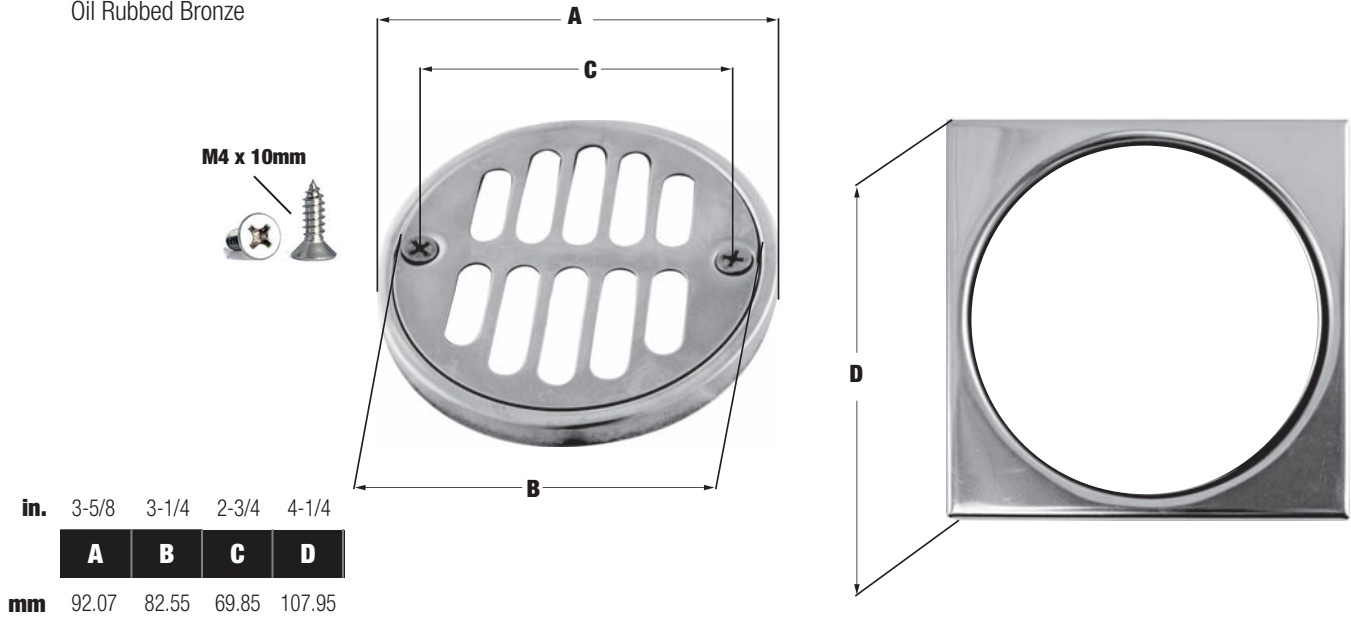

PF605

Shower Strainers

Product Features

- Includes: tile square, strainer, crown & screws
- Stainless steel 304
- 4-1/4" (107.9mm)
- 2-3/4" (69.85mm) center to center screw holes
- Phillips pan head screw SS304 M4 x 10mm (L=0.375")
- For the following PROFLO® drains:
PF42945, PF42946, PF42943 & PF42944

PF605BN

Model Numbers

- PF605BN** PVD Brushed Nickel
- PF6050RB** Oil Rubbed Bronze

Dimensions

Warranty and Codes

This product comes complete with installation, operating, care and maintenance instructions. This PROFLO product carries a limited lifetime warranty. In an effort to continually improve our products, we will make design changes from time to time. We reserve the right to ship newly designed product to fill any order unless it is agreed in writing to do otherwise. Dimensions are subject to manufacturer's tolerance and can change without notice.