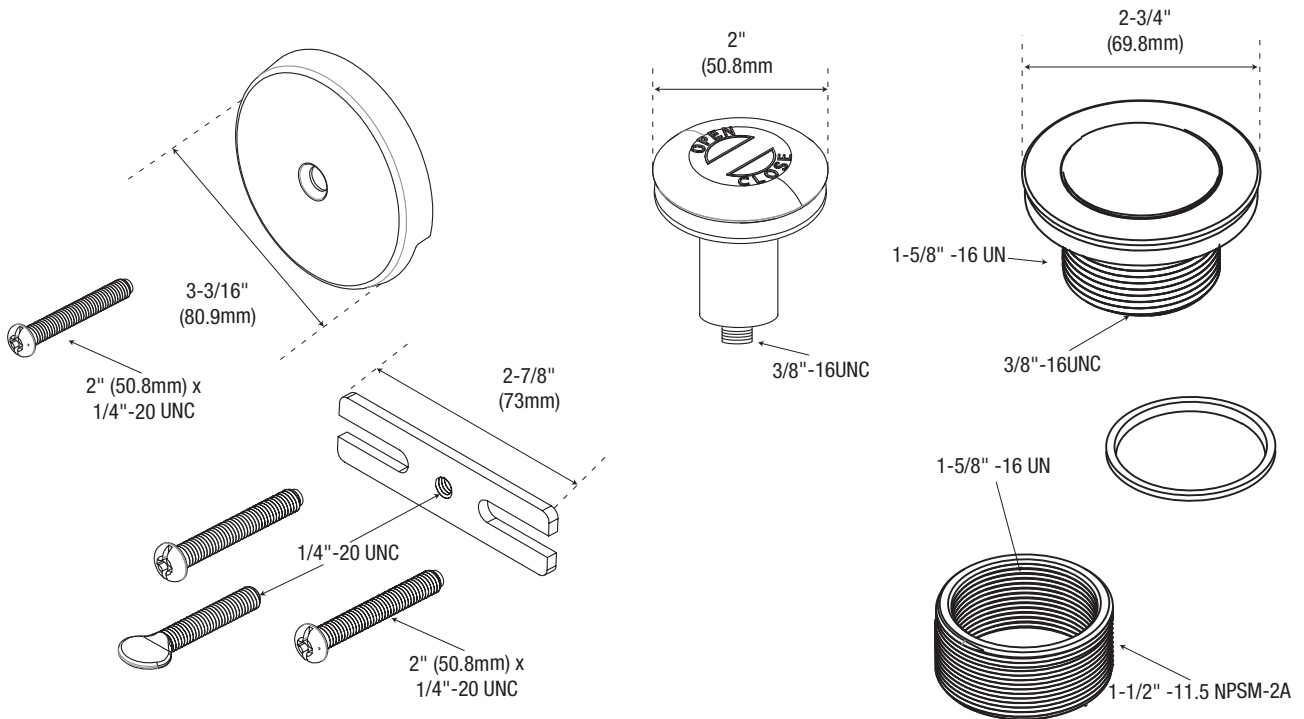

Product Specification

* All measurements are nominal. Please verify before actual installation.

Warranty and Codes

This product comes complete with installation, operating, care and maintenance instructions.

This PROFLO faucet carries a limited lifetime warranty when installed in residential applications.

The warranty is five years in commercial applications. This product meets ASME: ASME A112.18.2-2020/CSA B125.2.