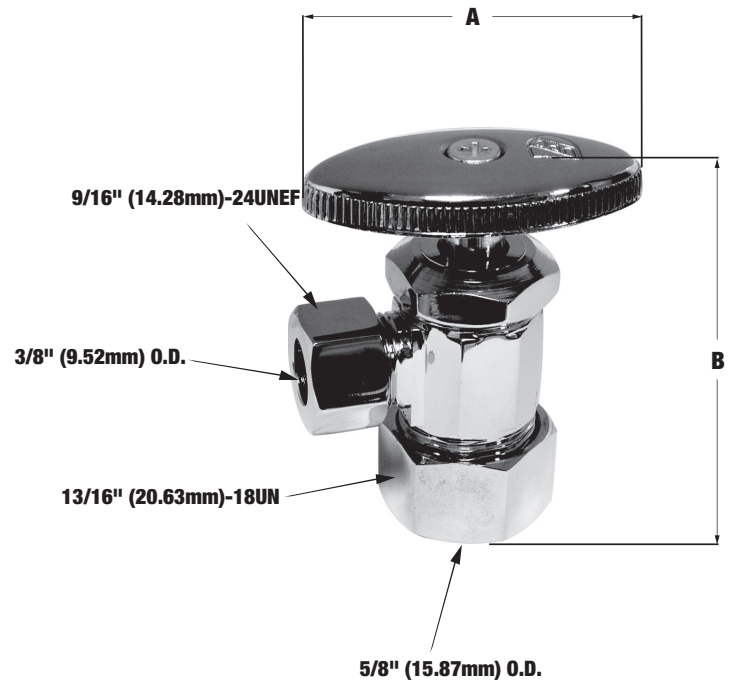

### Product Features

- Brass construction
- 5/8" (15.87mm) O.D. x 3/8" (9.52mm) O.D.
- Multi-turn oval knurled handle
- For toilets & sinks
- Compliant with low lead content requirements laws

**PF203BN**

### Dimensions

in.	1-13/16	2-5/16
	<b>A</b>	<b>B</b>
mm	46.03	58.73