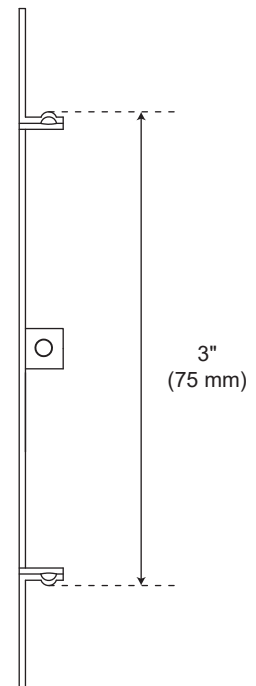

# PF602 SHOWER STRAINER

### Product Features

- Stainless steel
- Snap-in style
- Fits casper style drain
- Fits the following PROFLO® drains:  
PF42867, PF140NC, PF101PNC,  
PF42933, PF42942, PF42940 & PF42941

**PF602**

For detailed warranty information, visit [ferguson.com/proflo-faucet-warranty](https://ferguson.com/proflo-faucet-warranty).