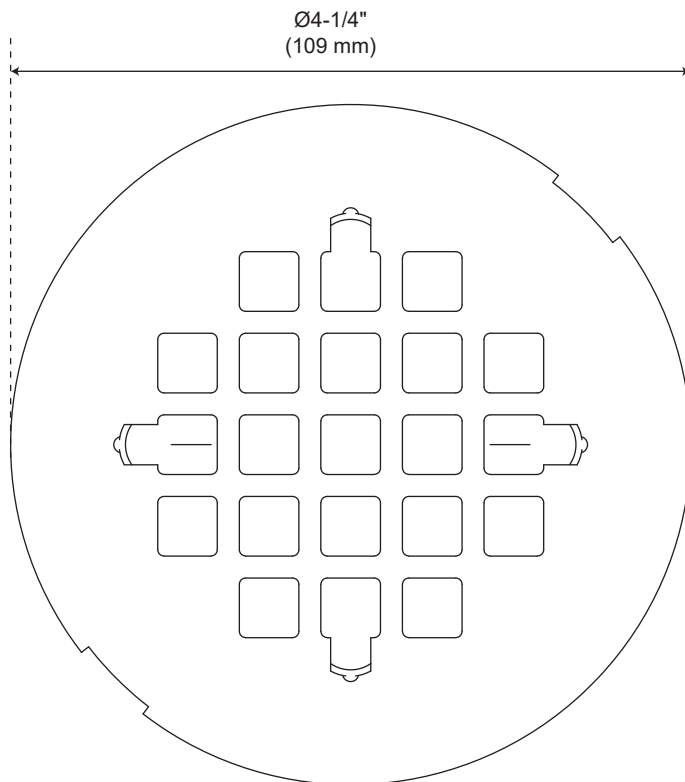

For detailed warranty information, visit ferguson.com/proflo-faucet-warranty.