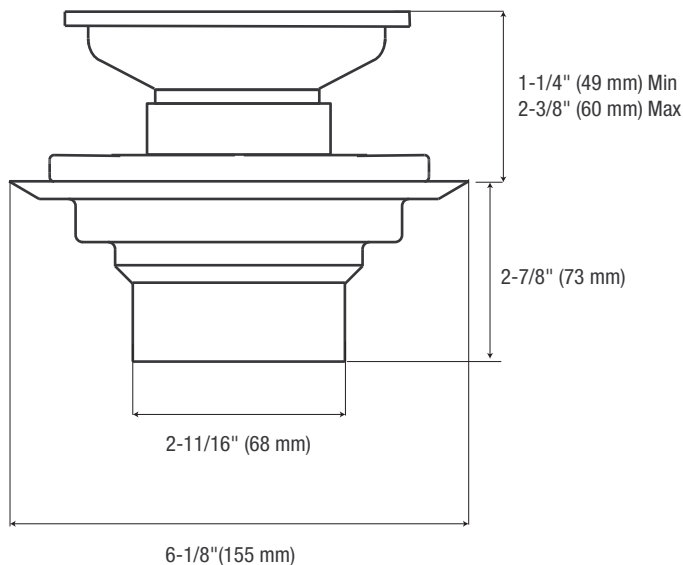

Product Specifications

* All measurements are nominal. Please verify before actual installation.

Warranty and Codes

This product comes complete with installation, operating, care and maintenance instructions. This PROFLO faucet carries a limited lifetime warranty when installed in residential applications. The warranty is five years in commercial applications. This product meets ASME: A112.18.2./CSA B125.2