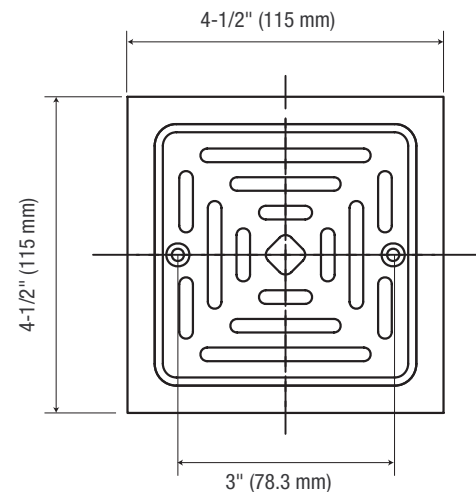

Product Specifications

* All measurements are nominal. Please verify before actual installation.

Warranty and Codes

This product comes complete with installation, operating, care and maintenance instructions. This PROFLO faucet carries a limited lifetime warranty when installed in residential applications. The warranty is five years in commercial applications. This product meets ASME: A112.18.2./CSA B125.2