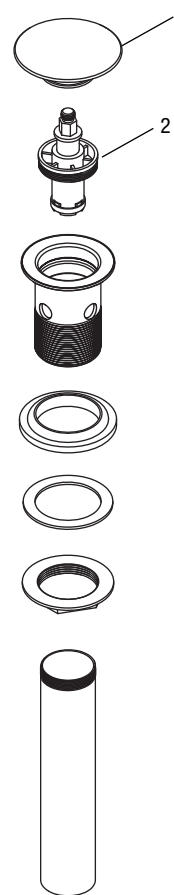

# PF332 CLIC-CLAC LAVATORY DRAIN AND OVERFLOW

**Model Numbers:**

- PF332CP Chrome
- PF332ZBN Brushed nickel
- PF332ORB Oil rubbed bronze
- PF332MB Matte black

No.	Item	Part Number	Material Type
1	Stopper cap	OBPFC0007160EA*	Brass+Rubber
2	Cartridge	OBPF9655755	PP+Brass

\* Specify Finish

PF332CP

**Warranty and Codes**

For detailed warranty information, visit [ferguson.com/proflo-faucet-warranty](https://ferguson.com/proflo-faucet-warranty).