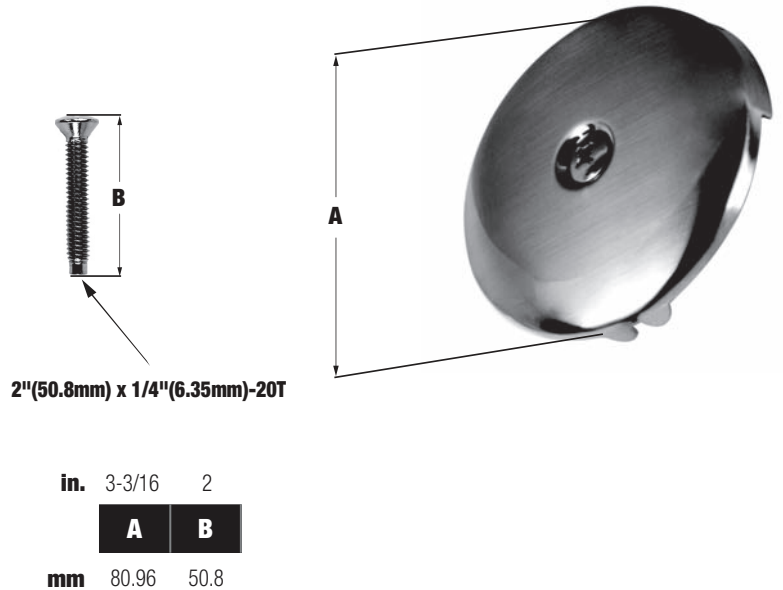

Dimensions

Warranty and Codes

This product comes complete with installation, operating, care and maintenance instructions. This PROFLO product carries a limited lifetime warranty. In an effort to continually improve our products, we will make design changes from time to time. We reserve the right to ship newly designed product to fill any order unless it is agreed in writing to do otherwise. Dimensions are subject to manufacturer's tolerance and can change without notice.