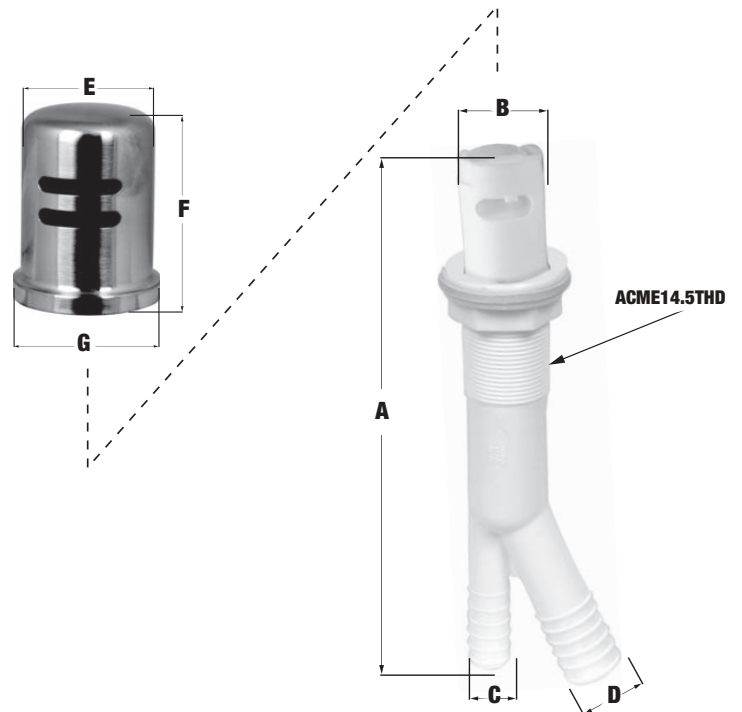

PF141

Air Gaps

Product Features

- Used for dishwasher drains
- Prevents waste from backing up into dishwasher
- Brass cap
- Plastic body

PF141BN

Model Numbers

- PF141CP Chrome Plated
- PF141BN Brushed Nickel
- PF141ORB Oil Rubbed Bronze

Dimensions

in.	8-3/4	1-3/16	21/32	29/32	1-5/8	2-1/2	1-13/16
	A	B	C	D	E	F	G
mm	222.2	30.16	16.66	23.01	41.27	63.5	46.03

Warranty and Codes

This product comes complete with installation, operating, care and maintenance instructions. This PROFLO product carries a limited lifetime warranty. In an effort to continually improve our products, we will make design changes from time to time. We reserve the right to ship newly designed product to fill any order unless it is agreed in writing to do otherwise. Dimensions are subject to manufacturer's tolerance and can change without notice.