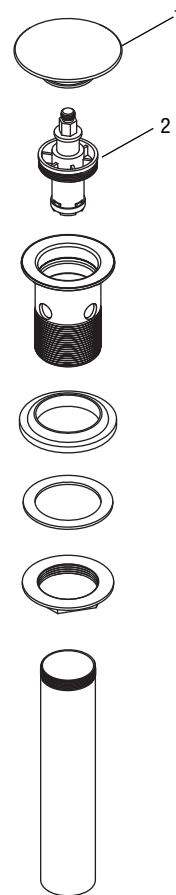

Warranty and Codes

For detailed warranty information, visit ferguson.com/proflo-faucet-warranty.

©2024 Ferguson Enterprises, LLC. FG 12/2024-A

FERGUSON.COM/PROFLO