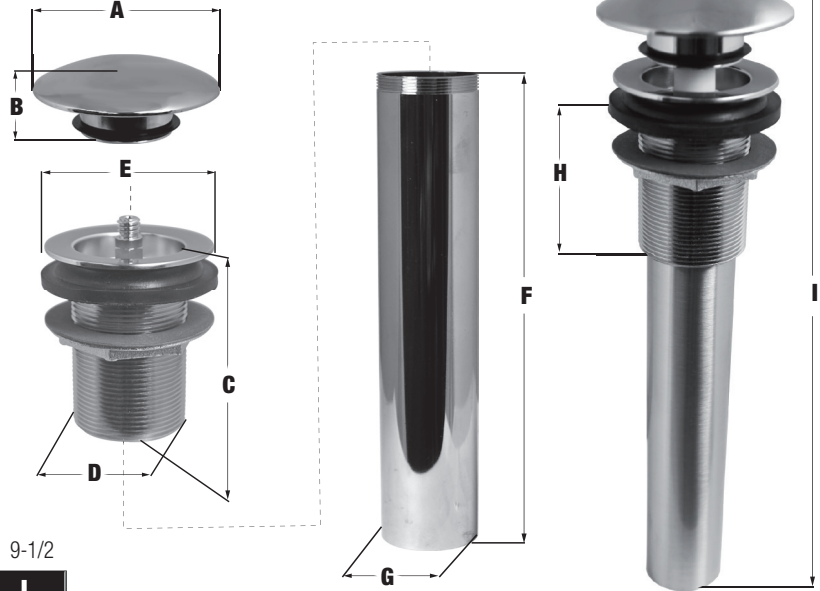

PF333

Lavatory Drains Clic Clac Style

Product Features

- Brass construction
- For lavatories less overflow holes
- Fits 1-1/2" (38.1mm) openings
- Push activated pop-up
- No lift rod required

PF333BN

Model Numbers

- PF333CP** Chrome Plated
- PF333BN** PVD Brushed Nickel
- PF333ORB** Oil Rubbed Bronze

Dimensions

in.	2-1/2	1	2-3/8	1-1/2	2-1/8	6	1-1/4	2	9	9-1/2
	A	B	C	D	E	F	G	H	I CLOSE	I OPEN
mm	63.5	25.4	60.32	38.1	53.9	152.4	31.75	50.8	228.6	241.3