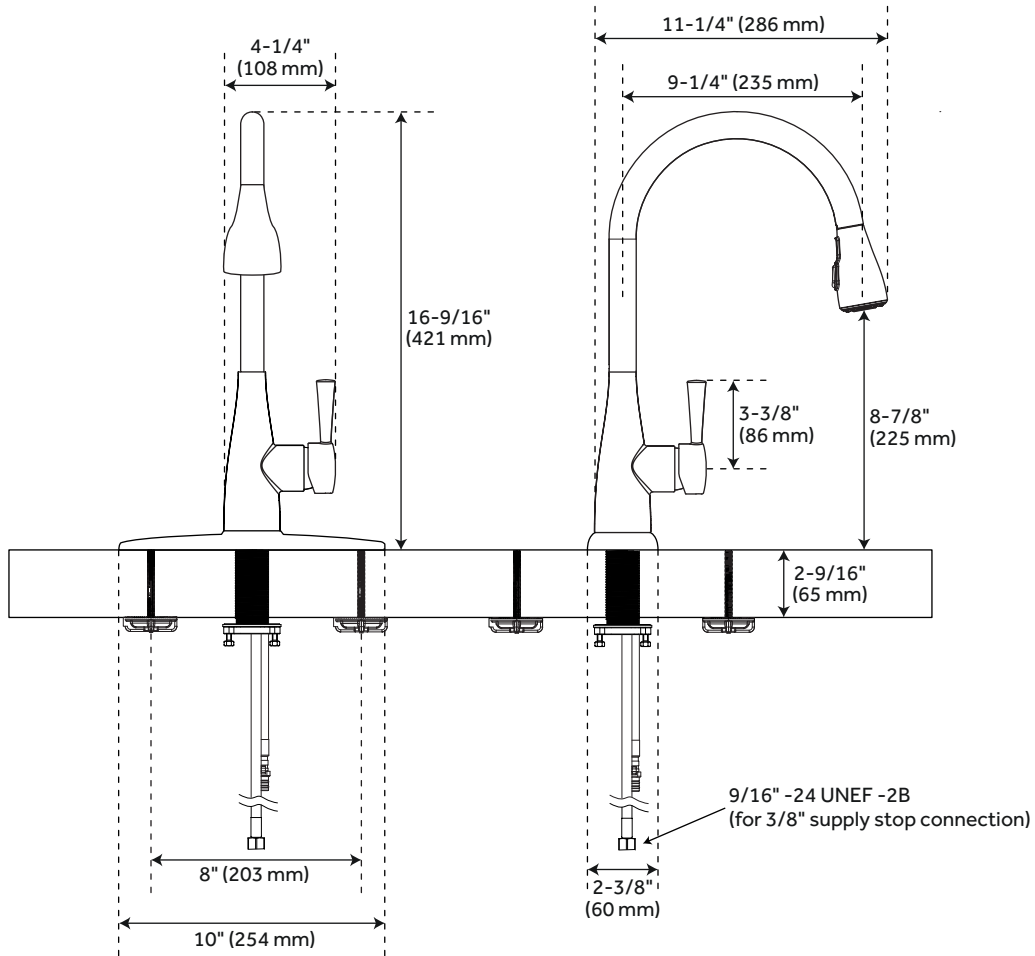

CALVERTON

SINGLE-HOLE PULL-DOWN KITCHEN FAUCET

SKU: 948398

FEATURES

Installation Type: Single-Hole
Faucet Holes: 1
Material: Brass
Faucet Centers: Single-Hole
Handle Type: Lever
Features: ADA Compliant, Pull-Out
Design: Modern
Faucet Material: Brass
Swivel Spout: Yes
Ceramic Disc Cartridges: Yes
Maximum Flow Rate: 1.8 gpm (6.8L/min)
max @ 60 psi
Non-Kink Nylon Hose
Optional Deck Plate Included
3-Function Sprayer:
Stream, Full Spray and Pause
Diverts From Spray to Stream Without
Shutting Off Water

CONTENTS

SINGLE-HOLE FAUCET PAGE 2

REVISED 09/17/2020

CALVERTON

SINGLE-HOLE PULL-DOWN KITCHEN FAUCET

SKU: 948398

FEATURES

- Length: 10"
- Width: 11-1/4"
- Height: 16-9/16"
- Height To Spout: 8-7/8"
- Spout Reach: 9-1/4"
- Base Plate Length: 10"
- Base Plate Width: 2-3/8"
- Handle Length: 3-3/8"

All dimensions and specifications are nominal and may vary. Use actual products for accuracy in critical situations.

PAGE 2
Code: SHXCCA101