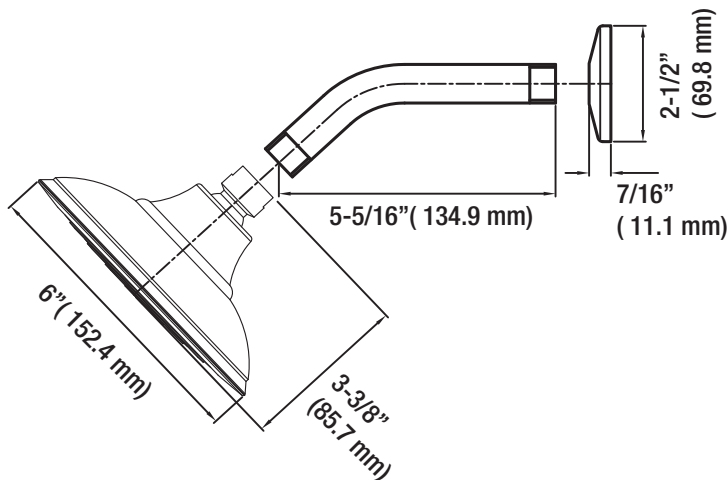

Product Specifications

* All measurements are nominal. Please verify before actual installation.

Warranty and Codes

This product comes complete with installation, operating, care and maintenance instructions. This PROFLO faucet carries a limited lifetime warranty when installed in residential applications. The warranty is five years in commercial applications. This product meets ASME: A112.18.1. Compliant with lead content requirements of US Senate Bill S.3874.