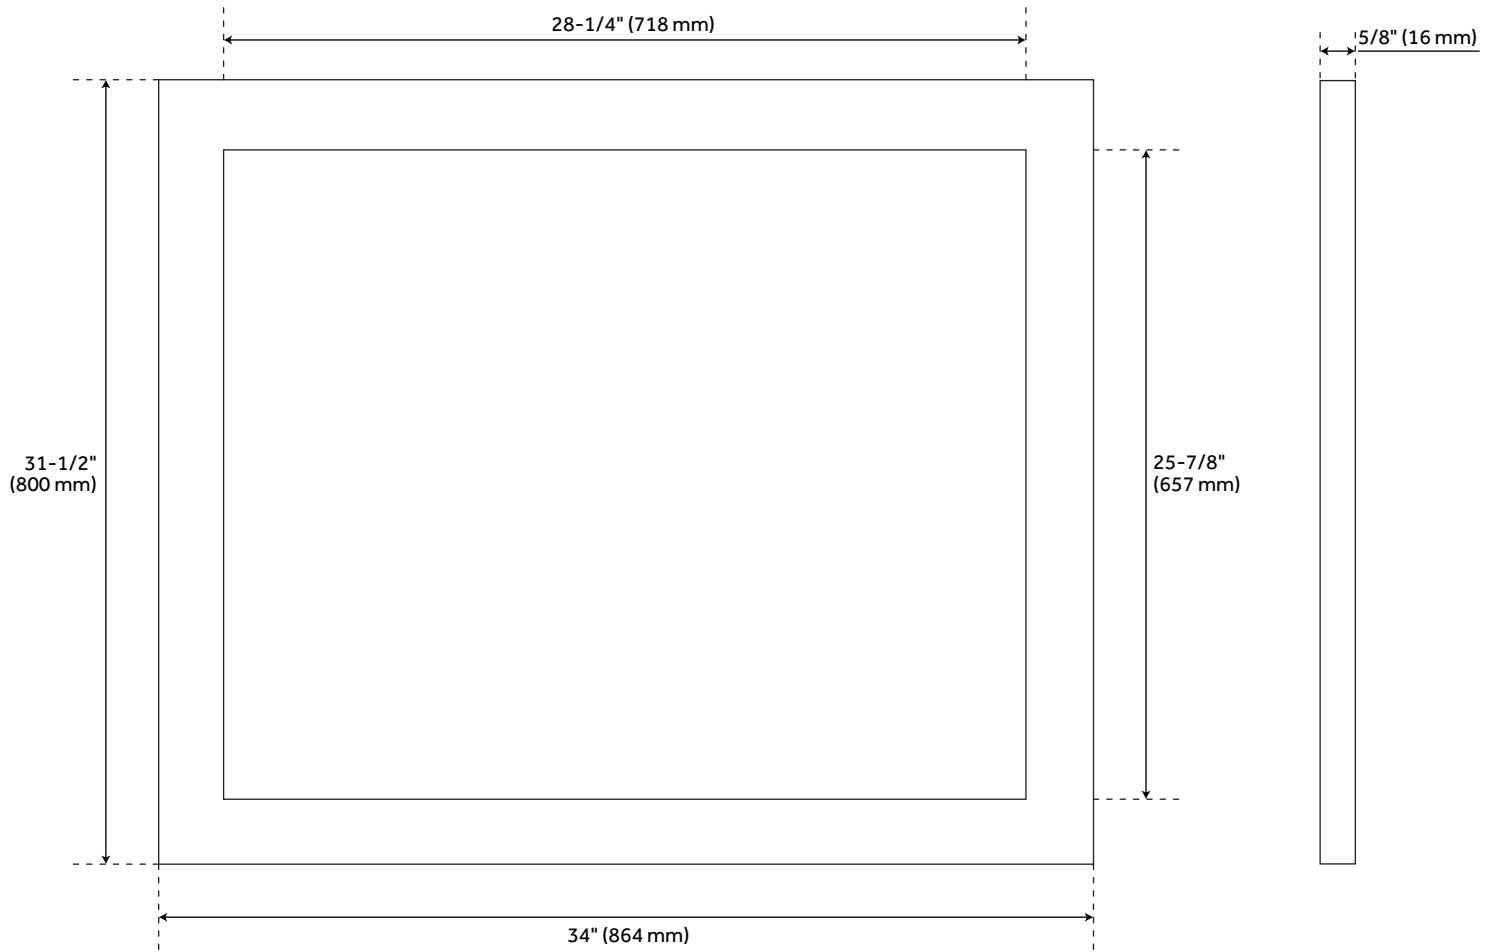

### FEATURES

Width: 22-1/8"  
Height: 31-1/2"  
Depth: 5/8"  
Mirror Only Width: 16-1/2"  
Mirror Only Height: 25-7/8"

### PRODUCT IMAGE

All dimensions and specifications are nominal and may vary. Use actual products for accuracy in critical situations.

PAGE 2

### FEATURES

- Width: 34"
- Height: 31-1/2"
- Depth: 5/8"
- Mirror Only Width: 28-1/4"
- Mirror Only Height: 25-7/8"

## FEATURES

Width: 56"  
Height: 31-1/2"  
Depth: 5/8"  
Mirror Only Width: 50-3/8"  
Mirror Only Height: 25-7/8"