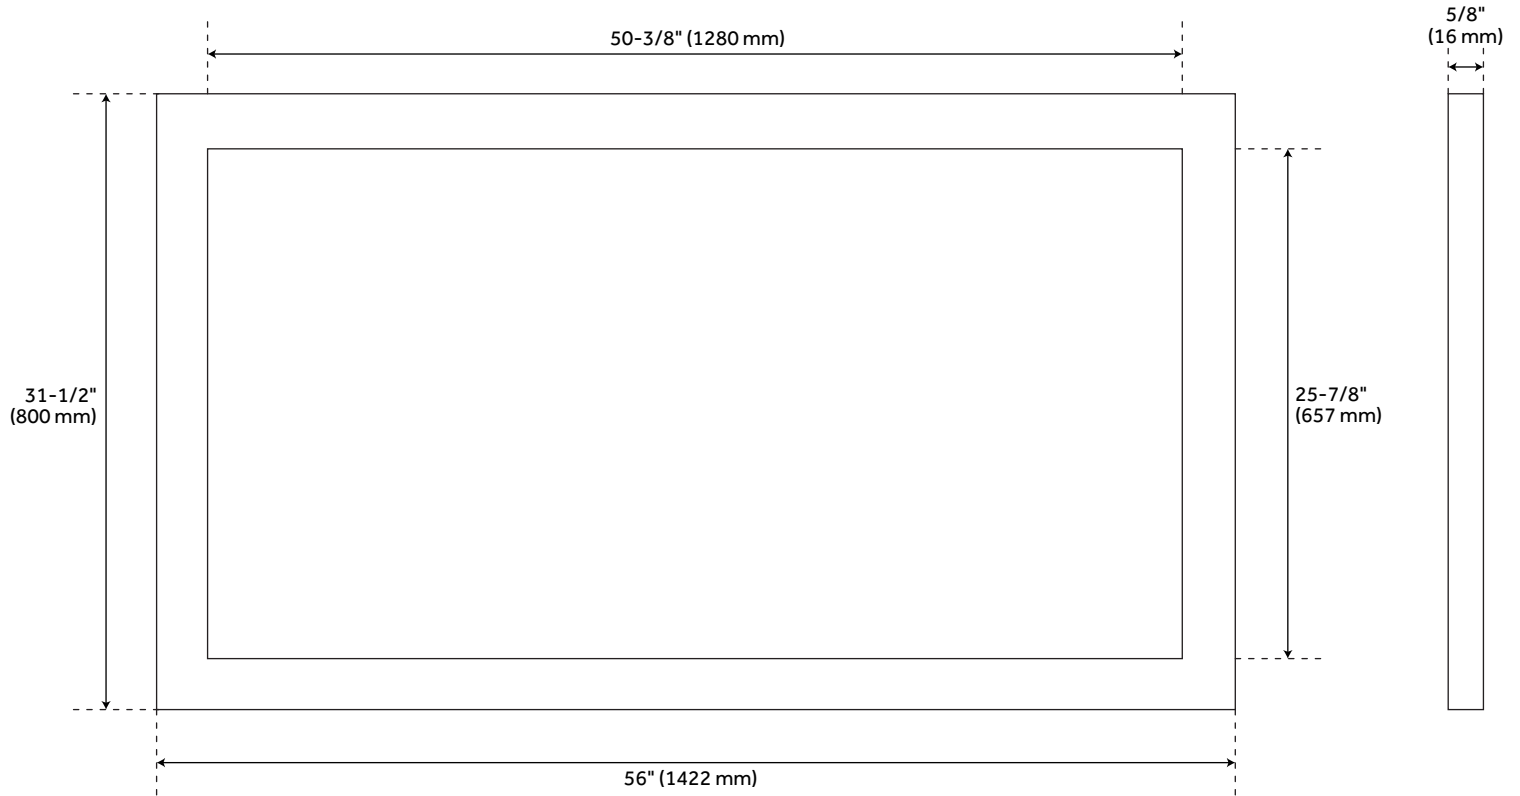

### FEATURES

Width: 22-1/8"  
Height: 31-1/2"  
Depth: 5/8"  
Mirror Only Width: 16-1/2"  
Mirror Only Height: 25-7/8"

### FEATURES

- Width: 34"
- Height: 31-1/2"
- Depth: 5/8"
- Mirror Only Width: 28-1/4"
- Mirror Only Height: 25-7/8"

### PRODUCT IMAGE

All dimensions and specifications are nominal and may vary. Use actual products for accuracy in critical situations.

PAGE 3

## FEATURES

Width: 56"  
Height: 31-1/2"  
Depth: 5/8"  
Mirror Only Width: 50-3/8"  
Mirror Only Height: 25-7/8"