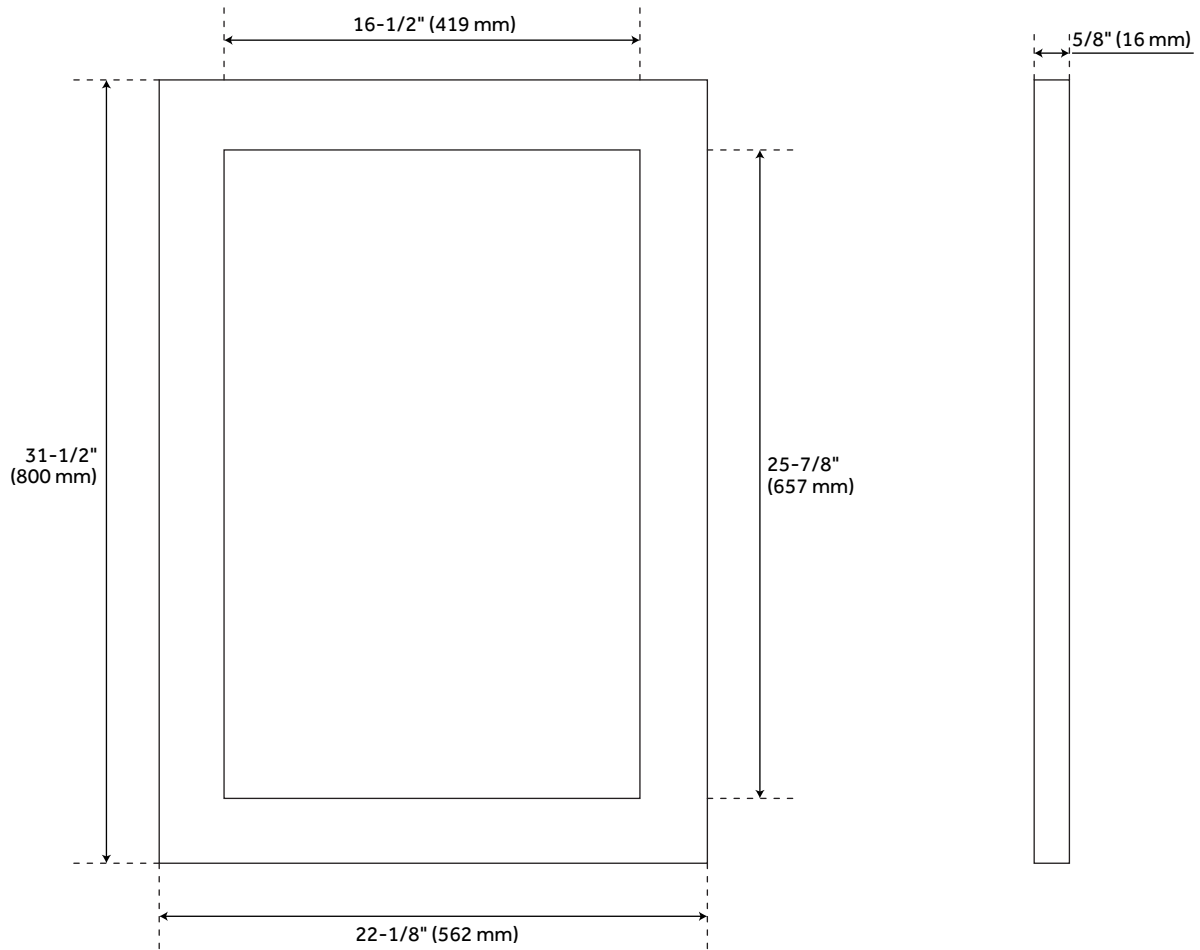

### CONTENTS

22" MIRROR .....	PAGE 2
34" MIRROR .....	PAGE 3
56" MIRROR .....	PAGE 4

REVISED 05/19/2020

### FEATURES

Width: 22-1/8"  
Height: 31-1/2"  
Depth: 5/8"  
Mirror Only Width: 16-1/2"  
Mirror Only Height: 25-7/8"

### FEATURES

- Width: 34"
- Height: 31-1/2"
- Depth: 5/8"
- Mirror Only Width: 28-1/4"
- Mirror Only Height: 25-7/8"

## FEATURES

Width: 56"  
Height: 31-1/2"  
Depth: 5/8"  
Mirror Only Width: 50-3/8"  
Mirror Only Height: 25-7/8"