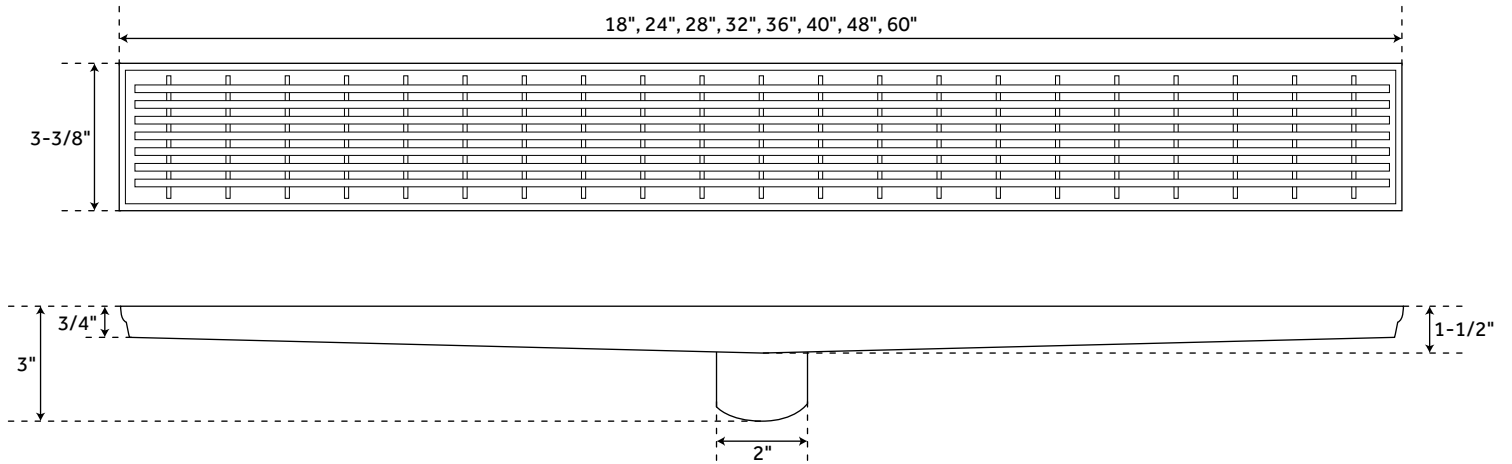

CARMEN

LINEAR SHOWER DRAIN

SKU: 927531

FEATURES

Material: 304 Stainless Steel

18" Measures: 18" L x 3-3/8" W

24" measures: 24" L x 3-3/8" W

28" measures: 28" L x 3-3/8" W

32" measures: 32" L x 3-3/8" W

36" measures: 36" L x 3-3/8" W

40" measures: 40" L x 3-3/8" W

48" measures: 48" L x 3-3/8" W

60" measures: 60" L x 3-3/8" W

Tapered bottom outlet and removable grate

Drain Hole Diameter: 2"