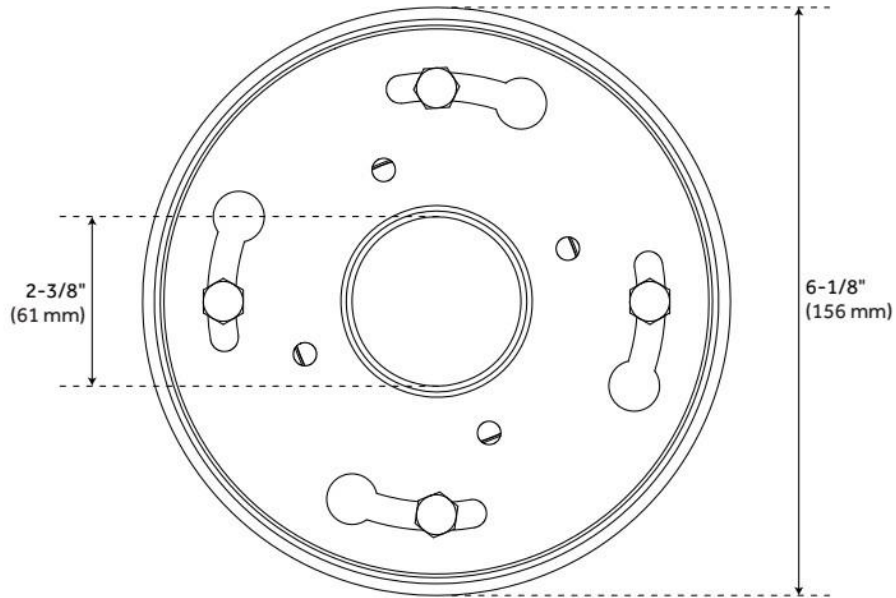

PVC DRAIN FLANGE COUPLING

SKU: 399922
Code: SH399922

REVISED 2/13/2025