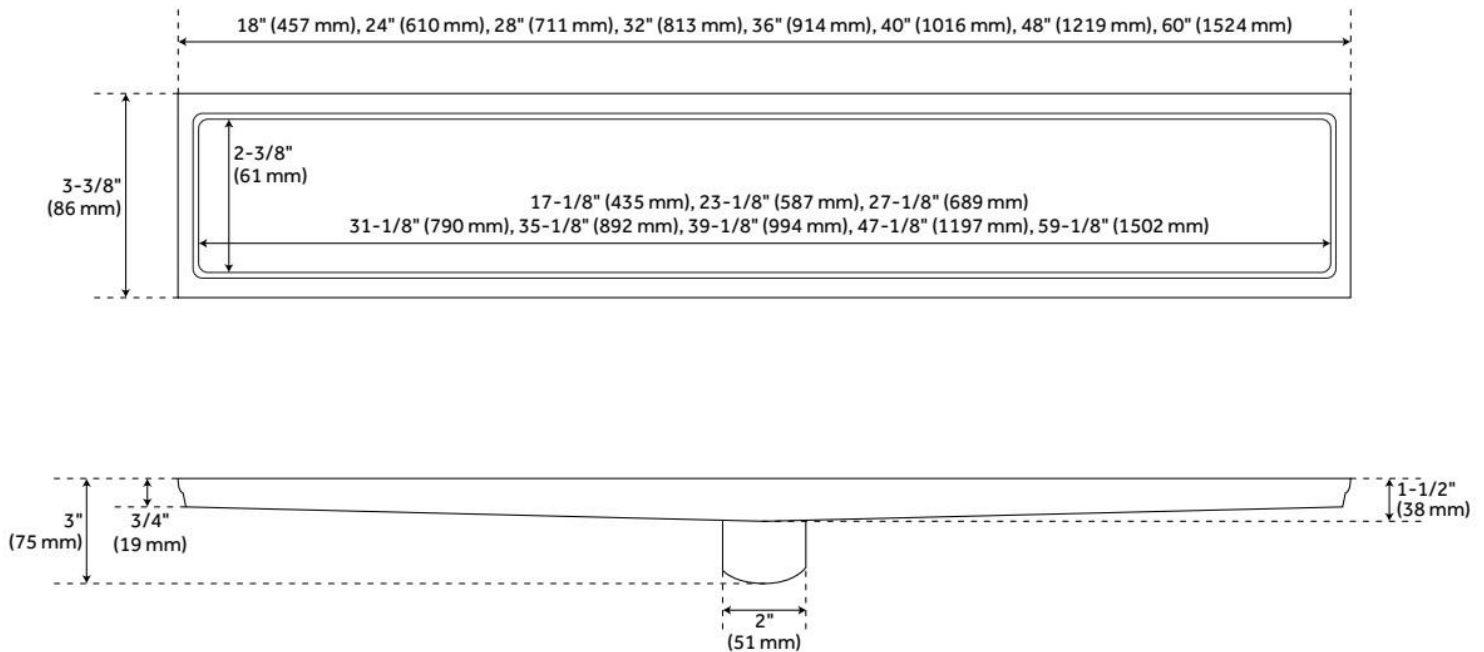

COHEN LINEAR TILE-IN SHOWER DRAIN WITH DRAIN FLANGE

SKU: 927530-F

Code: SH404973, SH482593, SH443312, SH404974, SH482594, SH443313, SH404975, SH482595, SH443314, SH404976, SH482596, SH443315, SH404977, SH482705, SH443316, SH404978, SH482706, SH443317, SH404979, SH482707, SH443318, SH482708, SH443319, SH414126, SH443320, SH414133, SH443321, SH414138, SH443324, SH414140, SH443325, SH414144, SH443326, SH414155, SH443327, SH414159, SH443330, SH415683, SH443331, SH415692

REVISED 2/13/2025