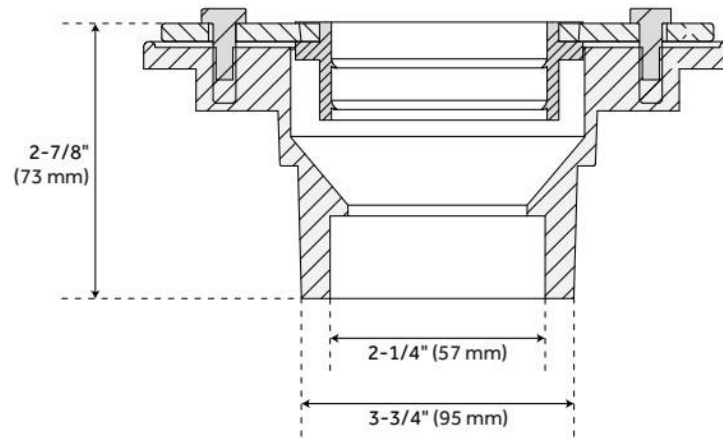

PVC DRAIN FLANGE COUPLING

SKU: 399922
Code: SH399922

REVISED 2/13/2025