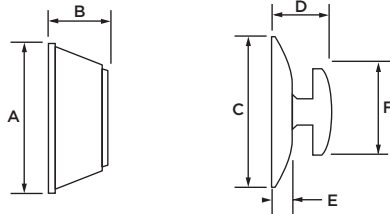

*Source: TraQline US quarterly brand unit share report, Q4 2006 through Q3 2019

Specifications

Door Prep	Cross Bore 2-1/8". Edge Bore 1". Latch face 1" x 2 1/4".
Backset	Adjustable to 2 3/8" or 2 3/4" standard.
Door Thickness	1 3/8" - 1 3/4" doors standard.
Cylinder	SmartKey™ or 5-Pin Pin & Tumbler.
Faceplates	1" x 2 1/4". Specify round corner, square corner or drive-in.
Strikes	1" x 2 1/4" full. Specify round corner or square corner. Other options available.
Bolt	1" throw.
Door Handing	Reversible for right or left-hand doors.
ANSI/BHMA	A156.2 Grade 3
ADA	Interior turn piece meets 4.13.9 ADA requirements.
UL	N/A

Dimensions

Design	A	B	C	D	E	F
660	2 7/16"	1 1/16"	2 1/2"	27/32"	5/16"	1 3/4"
663			2 1/2"	27/32"	5/16"	1 3/4"
665	2 7/16"	1 1/16"	2 1/2"	1 1/16"		

Finishes

Polished
Brass 3

Antique
Brass 5

Venetian
Bronze 11P