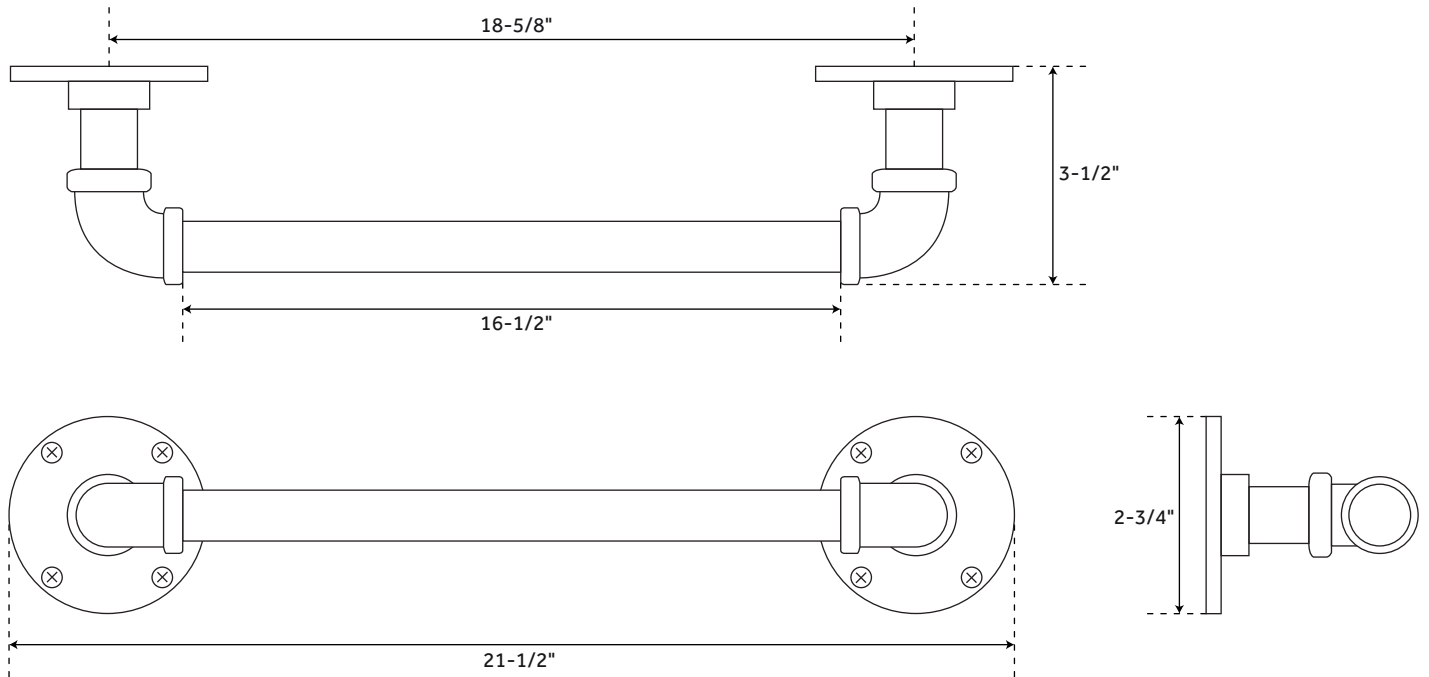

18" WATTS

TOWEL BAR

SKU: 947826

FEATURES

Installation Type: Wall Mount
Design: Modern
Material: Brass
Length: 21-1/2"
Height: 2-3/4"
Depth: 3-1/2"
Base Plate Length: 2-3/4"
Base Plate Height: 2-3/4"
Towel Holder Length: 16-1/2"
Mounting Hardware Included: Yes
Mounting Hardware Concealed: No
Assembly Required: No
Centers: 18-5/8"

24" WATTS

TOWEL BAR

SKU: 947826

FEATURES

Installation Type: Wall Mount
Design: Modern
Material: Brass
Length: 27-3/8"
Height: 2-3/4"
Depth: 3-1/2"
Base Plate Length: 2-3/4"
Base Plate Height: 2-3/4"
Towel Holder Length: 22-1/2"
Mounting Hardware Included: Yes
Mounting Hardware Concealed: No
Assembly Required: No
Centers: 24-1/2"