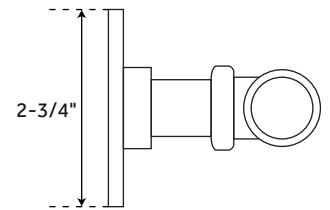

18" WATTS

TOWEL BAR

SKU: 947826

FEATURES

Installation Type: Wall Mount
Design: Modern
Material: Brass
Length: 21-1/2"
Height: 2-3/4"
Depth: 3-1/2"
Base Plate Length: 2-3/4"
Base Plate Height: 2-3/4"
Towel Holder Length: 16-1/2"
Mounting Hardware Included: Yes
Mounting Hardware Concealed: No
Assembly Required: No
Centers: 18-5/8"

24" WATTS

TOWEL BAR

SKU: 947826

FEATURES

Installation Type: Wall Mount
Design: Modern
Material: Brass
Length: 27-3/8"
Height: 2-3/4"
Depth: 3-1/2"
Base Plate Length: 2-3/4"
Base Plate Height: 2-3/4"
Towel Holder Length: 22-1/2"
Mounting Hardware Included: Yes
Mounting Hardware Concealed: No
Assembly Required: No
Centers: 24-1/2"