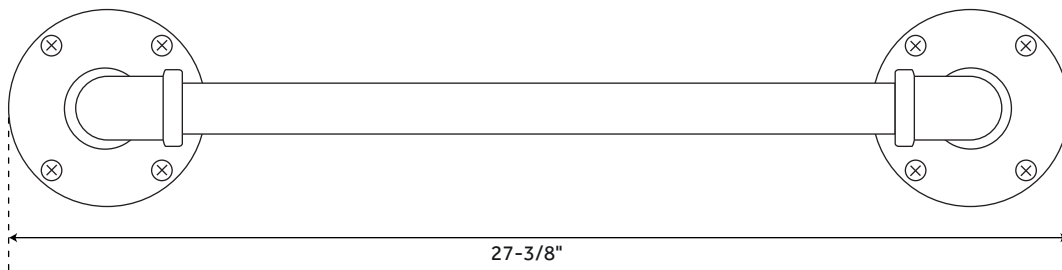

18" WATTS

TOWEL BAR

SKU: 947826

FEATURES

Installation Type: Wall Mount
Design: Modern
Material: Brass
Length: 21-1/2"
Height: 2-3/4"
Depth: 3-1/2"
Base Plate Length: 2-3/4"
Base Plate Height: 2-3/4"
Towel Holder Length: 16-1/2"
Mounting Hardware Included: Yes
Mounting Hardware Concealed: No
Assembly Required: No
Centers: 18-5/8"

24" WATTS

TOWEL BAR

SKU: 947826

FEATURES

Installation Type: Wall Mount
Design: Modern
Material: Brass
Length: 27-3/8"
Height: 2-3/4"
Depth: 3-1/2"
Base Plate Length: 2-3/4"
Base Plate Height: 2-3/4"
Towel Holder Length: 22-1/2"
Mounting Hardware Included: Yes
Mounting Hardware Concealed: No
Assembly Required: No
Centers: 24-1/2"