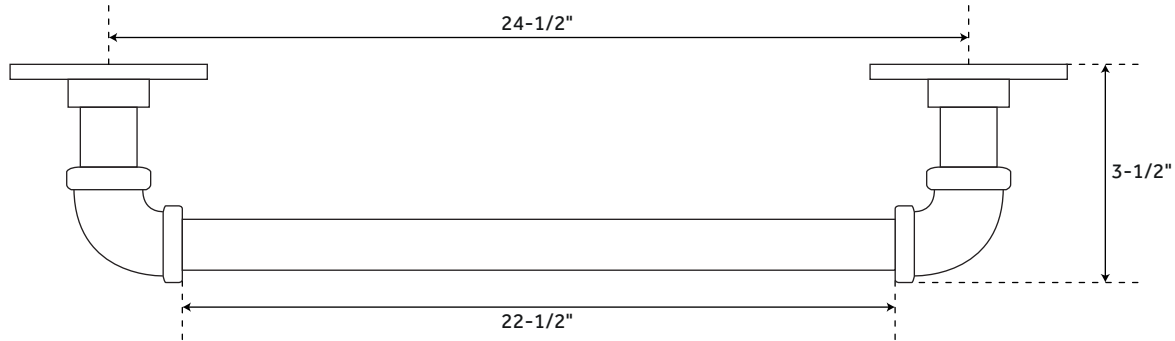

18" WATTS

TOWEL BAR

SKU: 947826

FEATURES

Installation Type: Wall Mount
Design: Modern
Material: Brass
Length: 21-1/2"
Height: 2-3/4"
Depth: 3-1/2"
Base Plate Length: 2-3/4"
Base Plate Height: 2-3/4"
Towel Holder Length: 16-1/2"
Mounting Hardware Included: Yes
Mounting Hardware Concealed: No
Assembly Required: No
Centers: 18-5/8"

24" WATTS

TOWEL BAR

SKU: 947826

FEATURES

Installation Type: Wall Mount
Design: Modern
Material: Brass
Length: 27-3/8"
Height: 2-3/4"
Depth: 3-1/2"
Base Plate Length: 2-3/4"
Base Plate Height: 2-3/4"
Towel Holder Length: 22-1/2"
Mounting Hardware Included: Yes
Mounting Hardware Concealed: No
Assembly Required: No
Centers: 24-1/2"