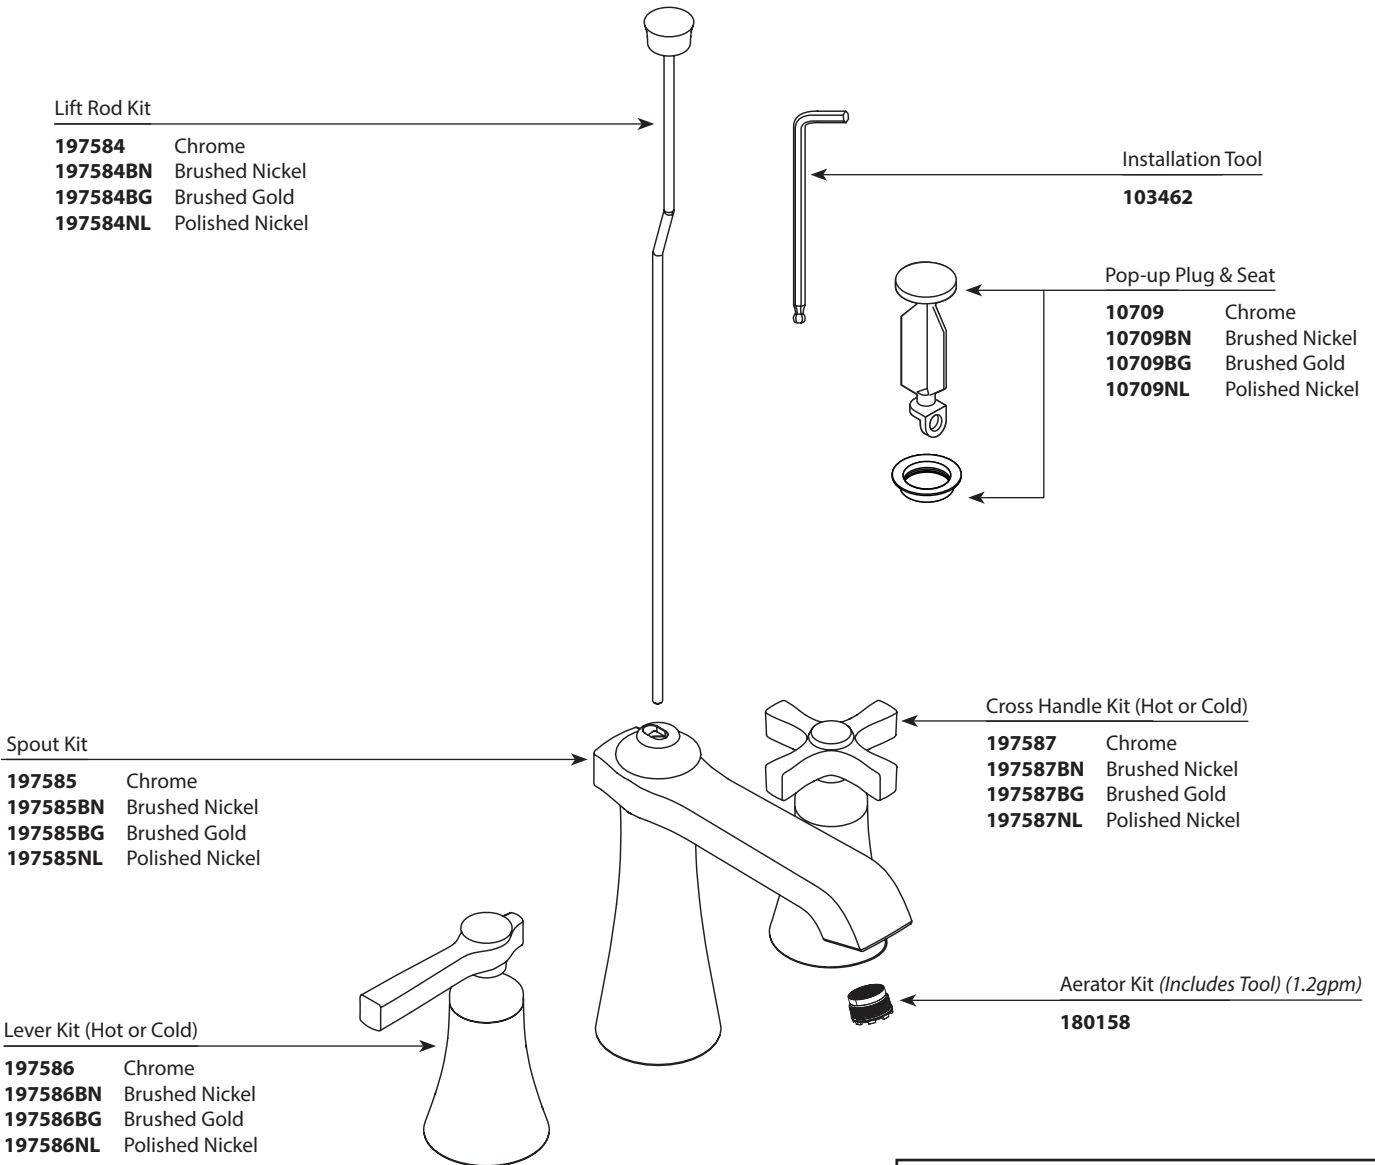

■ Order by Part Number

■ Trim can be used with 9000, 69000 valves

FLARA™ Two-Handle Widespread Lavatory Faucet Trim		
MODEL	HANDLE	FINISH
TS6984	Lever	Chrome
TS6984BN	Lever	Brushed Nickel
TS6984BG	Lever	Brushed Gold
TS6984NL	Lever	Polished Nickel
TS6985	Cross	Chrome
TS6985BN	Cross	Brushed Nickel
TS6985BG	Cross	Brushed Gold
TS6985NL	Cross	Polished Nickel

Optional: Red & Blue Temp. Ind. Rings	
193513	For Chrome, Brushed Nickel, Brushed Gold and Polished Nickel