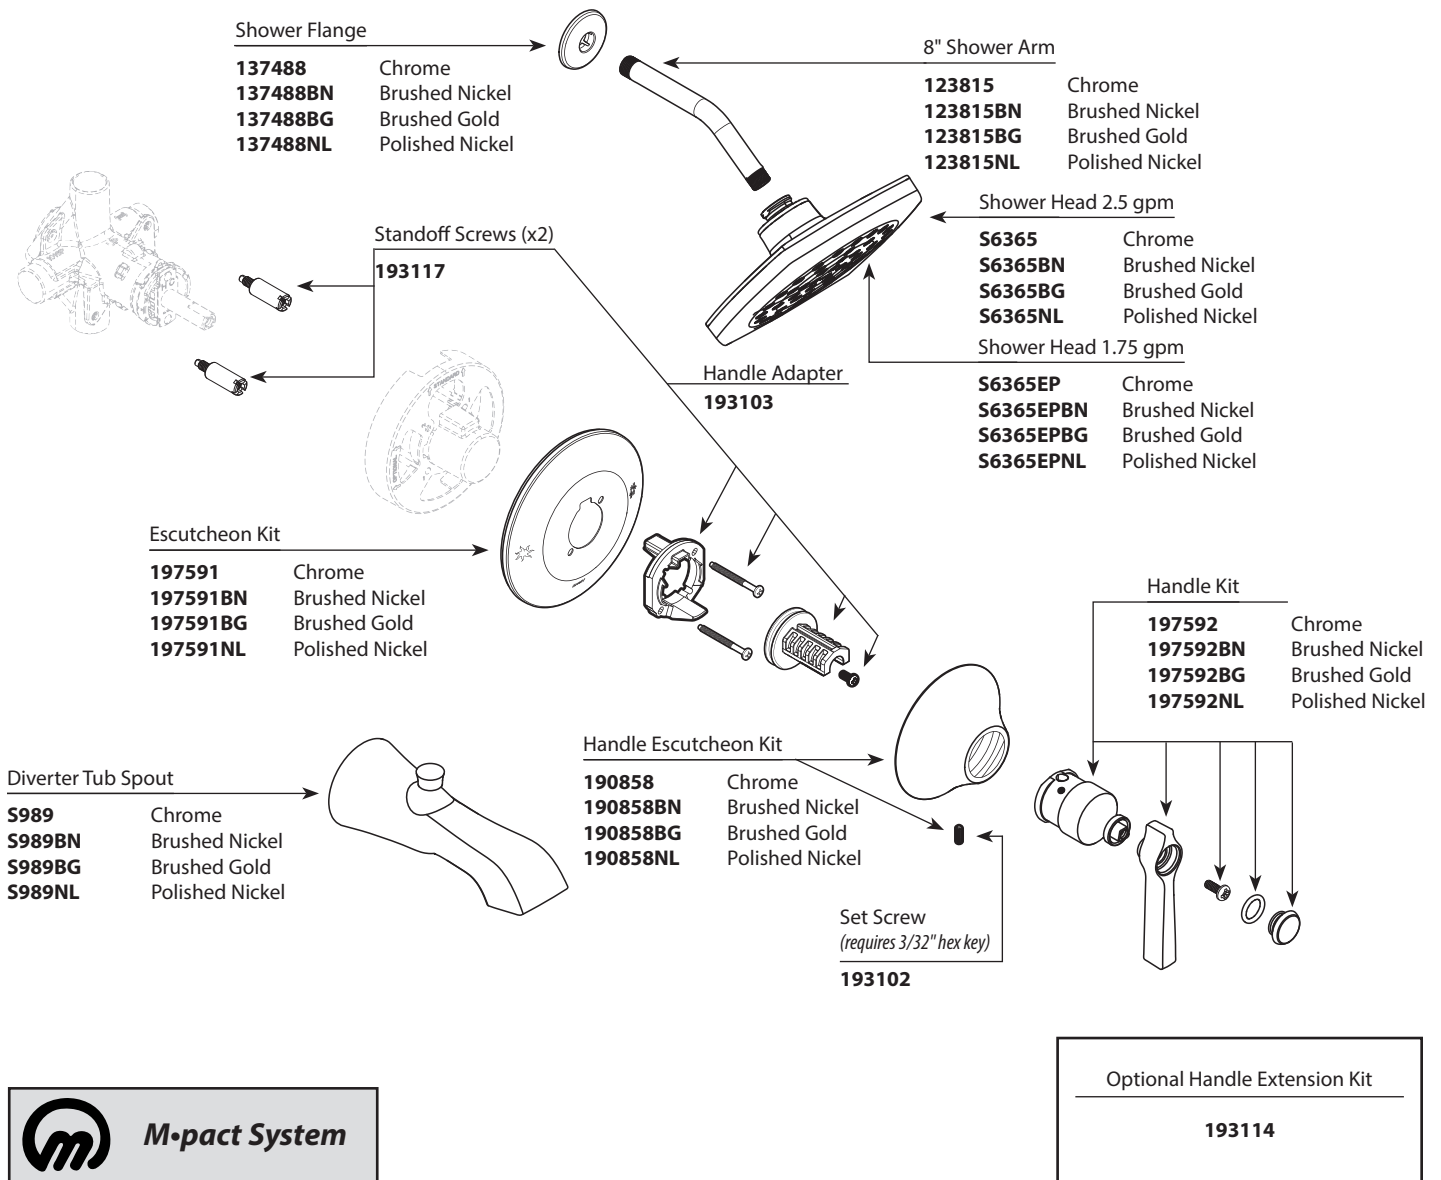

- **Order by Part Number**
- **Trim can be used with 62300 series or 2500 series valve**

FLARA[™] Single-Handle Posi-Temp[®] Trim			
Valve Trim Only	Shower Trim Only	Tab Shower Trim	Finish
TS2911	TS2912	TS2913	Chrome
TS2911BN	TS2912BN	TS2913BN	Brushed Nickel
TS2911BG	TS2912BG	TS2913BG	Brushed Gold
TS2911NL	TS2912NL	TS2913NL	Polished Nickel
	TS2912EP	TS2913EP	Chrome
	TS2912EPBN	TS2913EPBN	Brushed Nickel
	TS2912EPBG	TS2913EPBG	Brushed Gold
	TS2912EPNL	TS2913EPNL	Polished Nickel
	TS2912NH	TS2913NH	Chrome
	TS2912NHBN	TS2913NHBN	Brushed Nickel
	TS2912NHBG	TS2913NHBG	Brushed Gold
	TS2912NHNL	TS2913NHNL	Polished Nickel

EP = 1.75gpm head
NH = no head

Optional Handle Extension Kit
193114