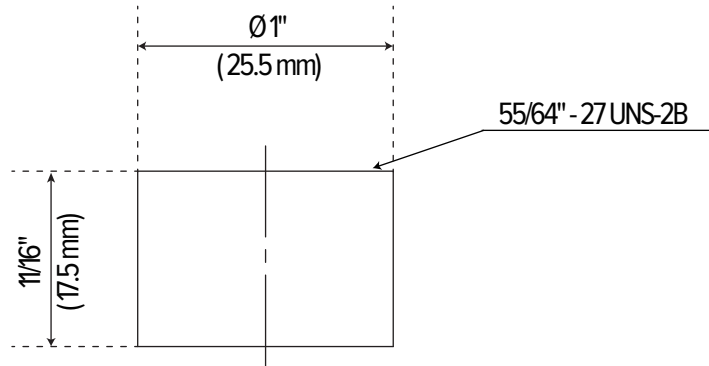

**OBFCS4900912**  
**1.2 GPM AERATOR**

Description

**PRODUCT FEATURES:**

- Max flow rate: 1.2 gpm at 60 psi
- Metal aerator shell

OBFCS4900912

**WARRANTY & CODES:**

This product comes complete with installation, operating, care and maintenance instructions.  
This product carries a limited lifetime warranty when installed in residential applications.