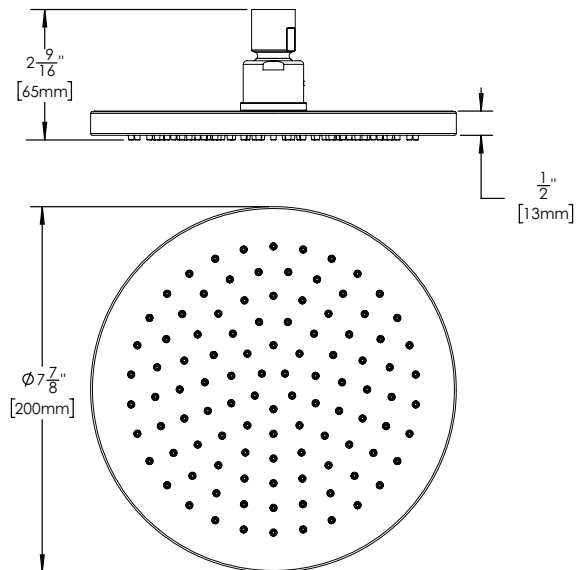

Neo™ Rain Shower Head

MODEL:

- S-2762: 2.5 GPM (9.5 L/min) flow rate
- S-2762-E2: 2.0 GPM (7.6L/min) flow rate
- S-2762-E175: 1.75 GPM (6.6 L/min) flow rate
- S-2762-E15: 1.5 GPM (5.7 L/min) flow rate

FEATURES:

All dimensions are in inches (millimeters) unless otherwise specified and are subject to change without notice.

Architect/Engineer Approval Space:

P: 800-537-2107
 F: 800-977-2747
 W: WWW.SPEAKMAN.COM
 R: 04-OCTOBER 2018