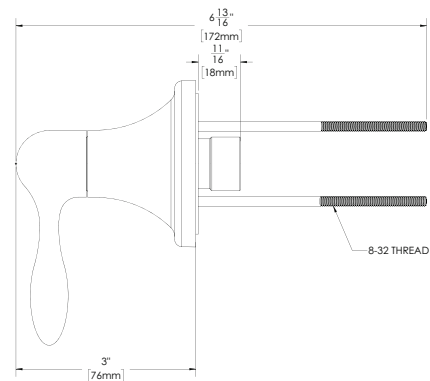

Transfer Valve Trim

FEATURES:

- Transfers between 2 functions
- 120° handle rotation
- Metal lever handle
- Plastic trim plate
- Includes mounting plate and hardware

VALVE OPTION:

- CPV-TV

STOCK FINISH:

PC BN

STANDARDS:

- ASME A112.18.1/CSA B125.1 certified

WARRANTY:

Visit www.speakman.com for full product warranty information

- 5 Year Limited Warranty (commercial)
- Limited Lifetime Warranty (residential)

All dimensions are in inches (millimeters) unless otherwise specified and are subject to change without notice.

Architect/Engineer Approval Space:

P: 800-537-2107
F: 800-977-2747
W: WWW.SPEAKMAN.COM
R: 01-SEPTEMBER 2018