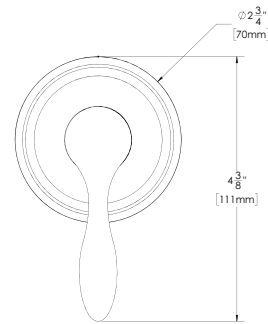

Transfer Valve Trim

FEATURES:

- Transfers between 2 functions
- 120° handle rotation
- Metal lever handle
- Plastic trim plate
- Includes mounting plate and hardware

VALVE OPTION:

- CPV-TV

STOCK FINISH:

PC BN

STANDARDS:

- ASME A112.18.1/CSA B125.1 certified

WARRANTY:

Visit www.speakman.com for full product warranty information

- 5 Year Limited Warranty (commercial)
- Limited Lifetime Warranty (residential)

All dimensions are in inches (millimeters) unless otherwise specified and are subject to change without notice.

Architect/Engineer Approval Space:

P: 800-537-2107
F: 800-977-2747
W: WWW.SPEAKMAN.COM
R: 01-SEPTEMBER 2018