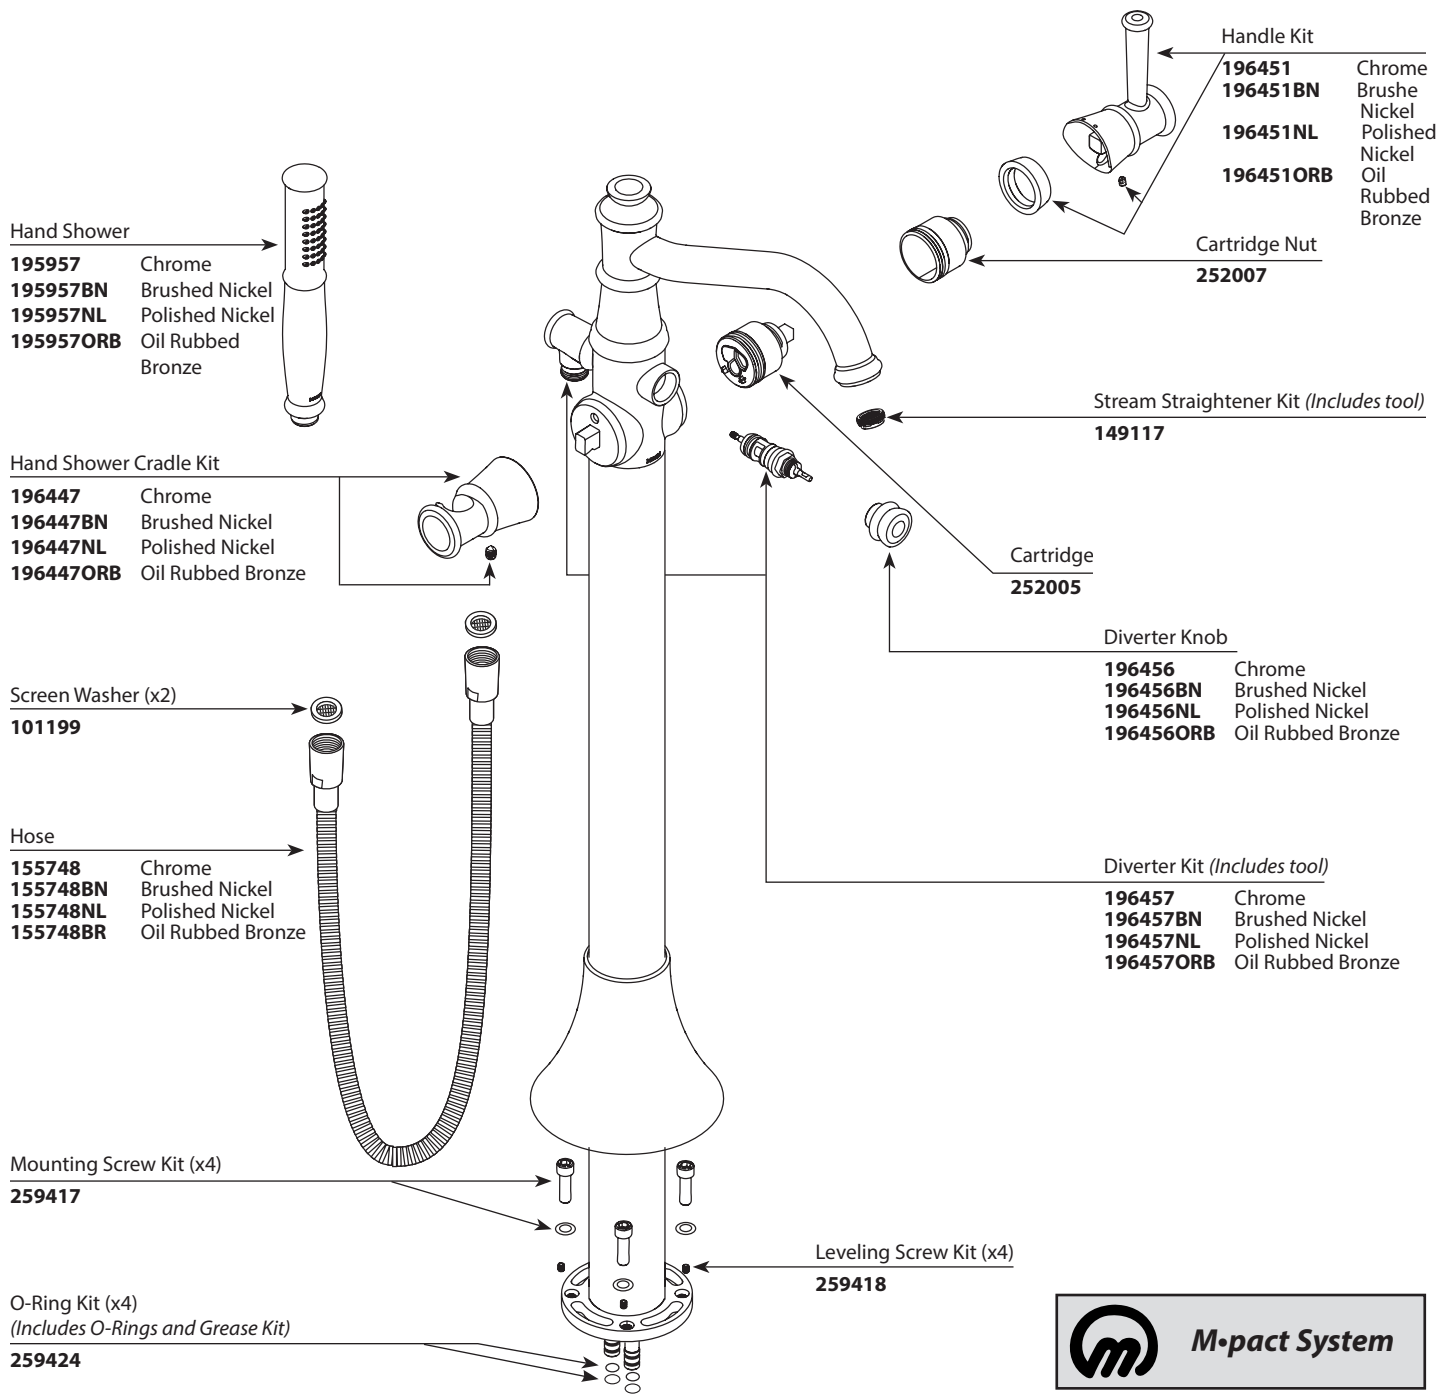

- Order by Part Number
- Trim can be used with TS50100 or TS50110

BELFIELD™	
Single Handle Single Riser Floor Mounted Tub Filler Faucet	
MODEL	FINISH
9025	Chrome
9025BN	Brushed Nickel
9025NL	Polished Nickel
9025ORB	Oil Rubbed Bronze