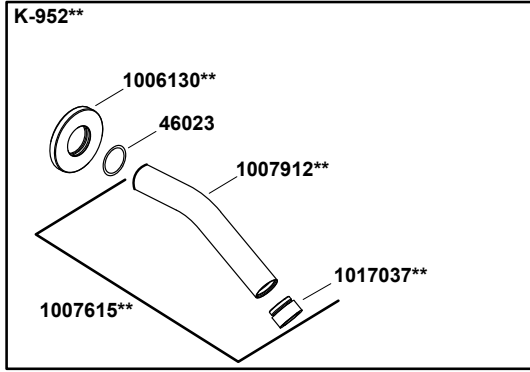

Purist®

Rite-Temp® bath and shower trim with lever handle and 1.75 gpm s
K-T14420-4G-CP

1034787-8-D

© 2013 Kohler Co.