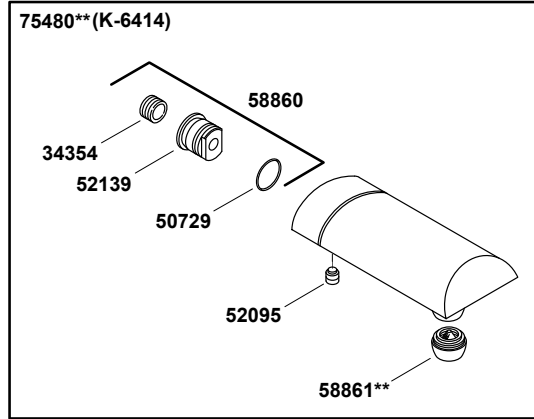

Purist®

Rite-Temp® bath and shower trim with lever handle and 1.75 gpm s
K-T14420-4G-CP

1034787-8-D

© 2013 Kohler Co.