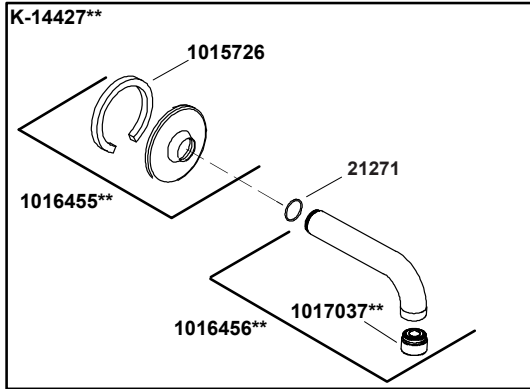

Purist®

Rite-Temp® bath and shower trim with lever handle and 1.75 gpm s
K-T14420-4G-CP

1034787-8-D

© 2013 Kohler Co.