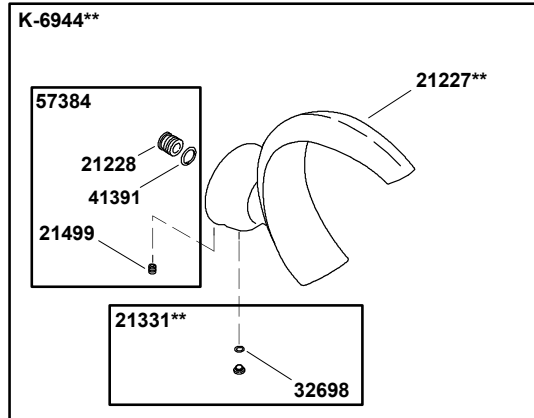

Purist®

Rite-Temp® bath and shower trim with lever handle and 1.75 gpm s
K-T14420-4G-CP

1034787-8-D

© 2013 Kohler Co.