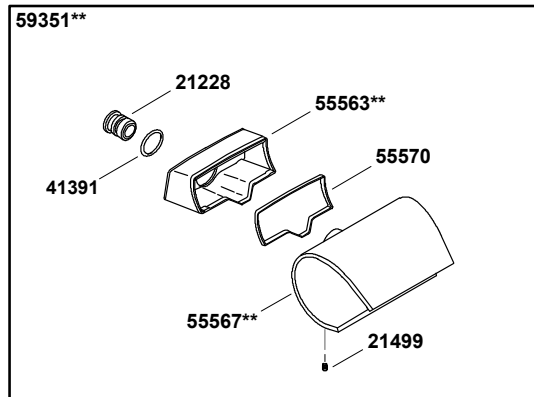

Purist®

Rite-Temp® bath and shower trim with lever handle and 1.75 gpm s
K-T14420-4G-CP

1034787-8-D

© 2013 Kohler Co.