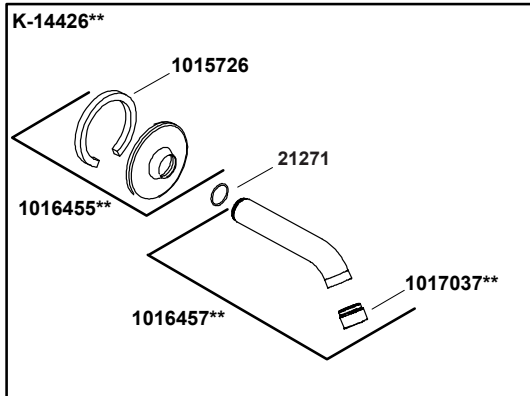

Purist®

Rite-Temp® bath and shower trim with lever handle and 1.75 gpm s
K-T14420-4G-CP

1034787-8-D

© 2013 Kohler Co.