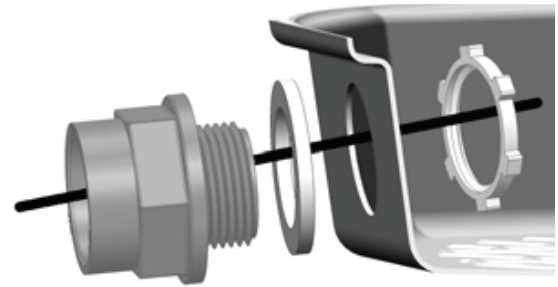

PRO and Dry Lift Series

Tough Pans PRO Series are manufactured for use with all electric and gas water heaters. Tough Pans Dry Lift Series are manufactured for use with all electric or gas water heater tanks without legs. These products have been approved by the ICC to be in compliance with the IPC, UPC, IRC, and NSPC.

Tough Pans Pro and Dry Lift Installation Instructions

Caution: to ensure proper performance of product, instructions must be followed.

- 1) Inspect the drain pan for any shipping damage that may have occurred. If cracked or broken, DO NOT USE.
- 2) Attach Fitting – remove zinc nut • leave the rubber washer on the fitting • push the threads through the outside of the pan to the inside of the pan • attach the zinc nut to the fitting inside the pan • tighten to slightly compress the rubber washer – DO NOT OVER TIGHTEN
- 3) Make sure the pan-mounting surface is level and free of any and all debris.
- 4) Place the water tank inside the pan.
- 5) When brazing plumbing, take precautions to prevent pan from coming in contact with torch heat or brazing materials.
- 6) Plumb drain pan, if required, in accordance with local applicable codes.

Tough Pans Dry Lift Series

Part #	Product Description	Model#	Qty
87090	ToughPan Dry Lift WH Pan 23" with CPVC Adapter	VP23RC	1
87091	ToughPan Dry Lift WH Pan 23" with PVC Adapter	VP23RP	1
87092	ToughPan Dry Lift WH Pan 25" with CPVC Adapter	VP25RC	1
87093	ToughPan Dry Lift WH Pan 25" with PVC Adapter	VP25RP	1
87094	ToughPan Dry Lift WH Pan 27" with CPVC Adapter	HP 2628	1
87095	ToughPan Dry Lift WH Pan 27" with PVC Adapter	VP27RP	1
Adapters			
87140	ToughPan Adapter PVC	VAPVC	1
87142	ToughPan Adapter CPVC	VACPVC	1