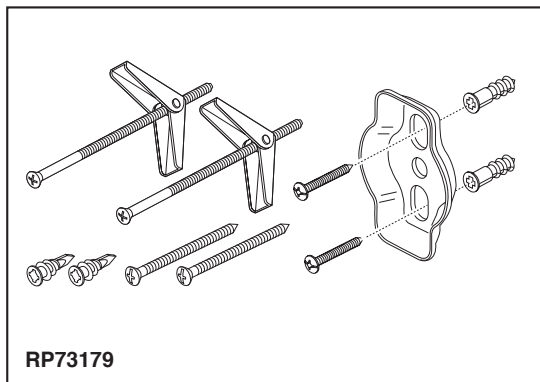

BRIZO®

ACCESSORIES

- Invari™ Collection
- 8" Mini Towel Bar

694776▲

Submitted Model No.: _____

Specific Features: _____

RP73179

▲ Designate proper finish suffix

RP63873

STANDARD SPECIFICATIONS:

- Wood blocking is preferable behind all wall surfaces. If wood blocking is not available, try finding a wood stud to anchor at least one end of this accessory.
- Mounting hardware and mounting instructions included with product.
- Note: Plastic anchors, screws, toggle bolts, and mounting brackets are included with the mounting hardware.
- All metal construction