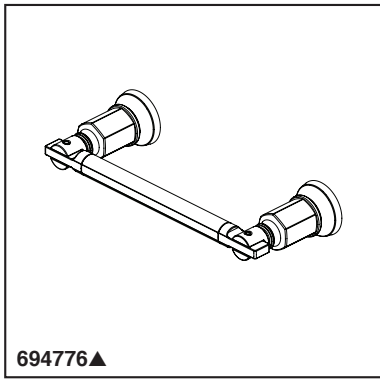

BRIZO®

ACCESSORIES

- Invari™ Collection
- 8" Mini Towel Bar

694776▲

Submitted Model No.: _____

Specific Features: _____

RP73179

▲ Designate proper finish suffix

RP63873

STANDARD SPECIFICATIONS:

- Wood blocking is preferable behind all wall surfaces. If wood blocking is not available, try finding a wood stud to anchor at least one end of this accessory.
- Mounting hardware and mounting instructions included with product.
- Note: Plastic anchors, screws, toggle bolts, and mounting brackets are included with the mounting hardware.
- All metal construction