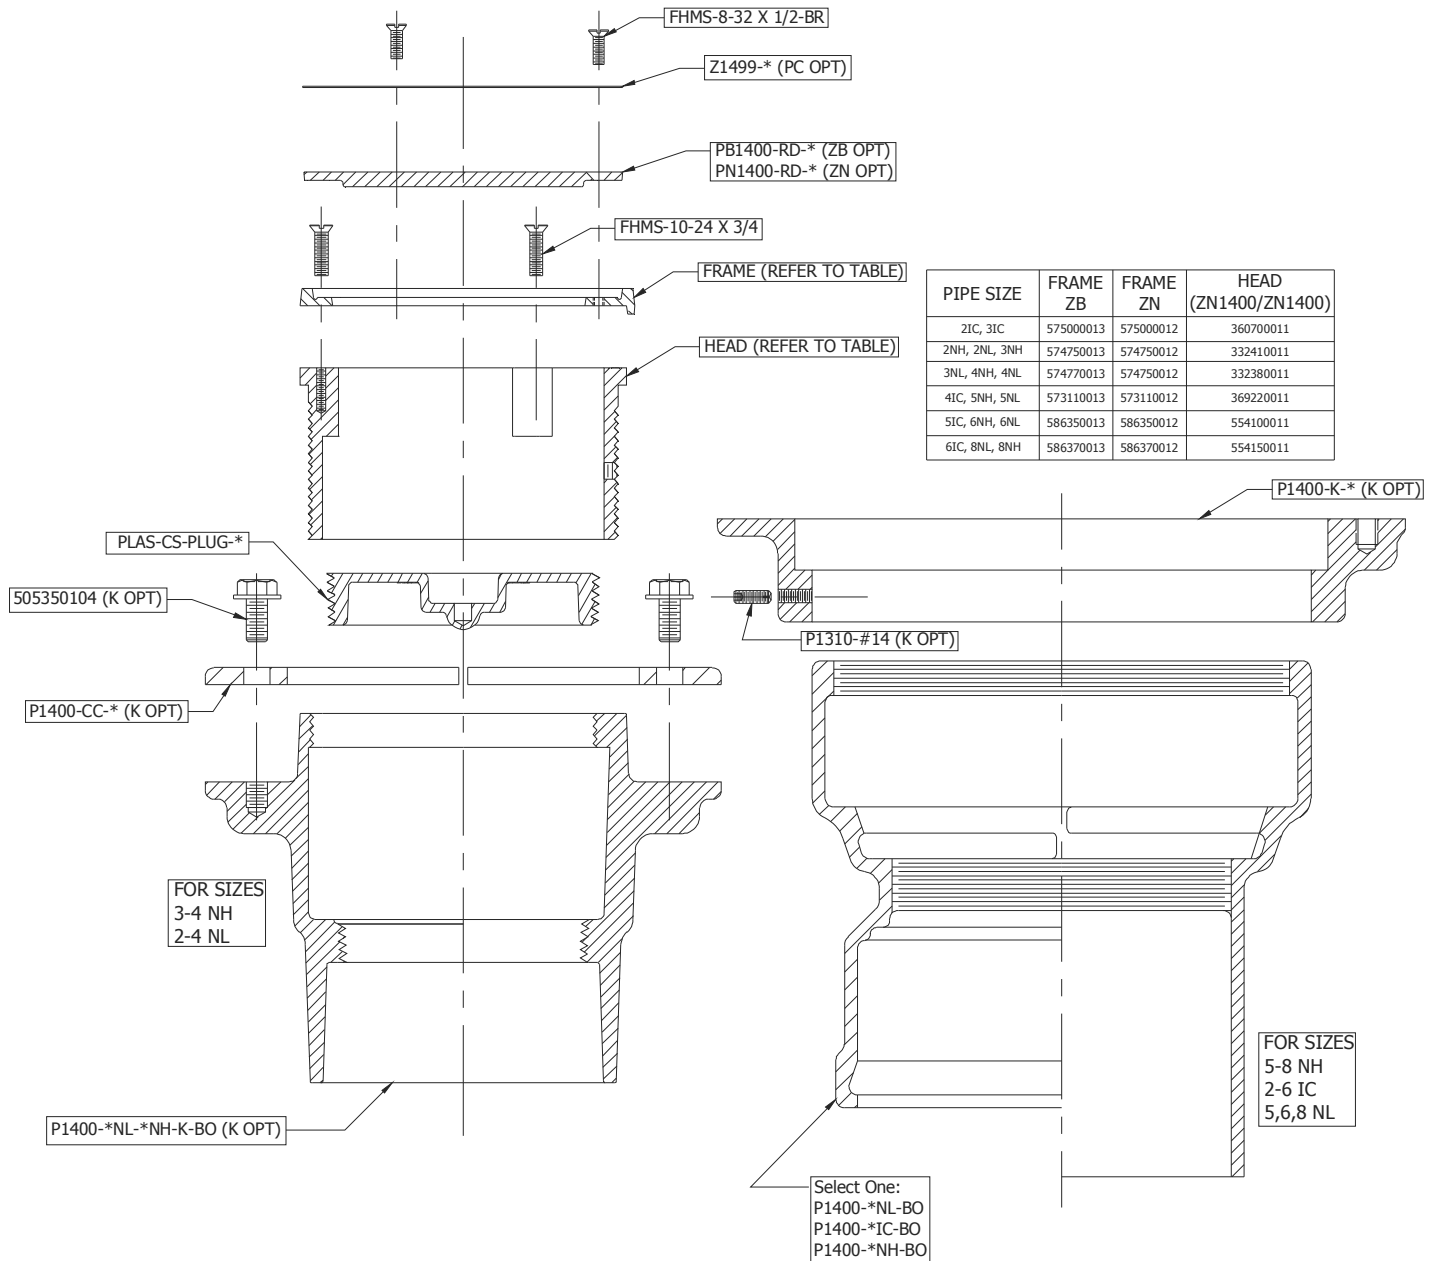

COMMON COMPONENTS

Z1400-DC

“LEVEL-TROL” ADJUSTABLE FLOOR CLEANOUT WITH DURESIST COVER

Dimensional data (inches and [mm]) are subject to manufacturing tolerances and change without notice.

* Size determined by customer

Select One:
P1400-*NL-*NH-BO
P1400-*NL-BO
P1400-*IC-BO
P1400-*NH-BO

FOR SIZES
3-4 NH
2-4 NL

FOR SIZES
5-8 NH
2-6 IC
5,6,8 NL

* Size determined by customer

COMMON COMPONENTS
ZB1400/ZN1400-KC-PC

EXTRA HEAVY-DUTY "LEVEL-TROL" ADJUSTABLE FLOOR CLEAN OUT W/POLISHED BRONZE LIGHT-DUTY TOP/NICKEL BRONZE LIGHT-DUTY TOP, ANCHOR FLANGE AND CLAMPING COLLAR

Dimensional data (inches and [mm]) are subject to manufacturing tolerances and change without notice.

PIPE SIZE	FRAME ZB	FRAME ZN	HEAD (ZN1400/ZN1400)
2IC, 3IC	575000013	575000012	360700011
2NH, 2NL, 3NH	574750013	574750012	332410011
3NL, 4NH, 4NL	574770013	574750012	332380011
4IC, 5NH, 5NL	573110013	573110012	369220011
5IC, 6NH, 6NL	586350013	586350012	554100011
6IC, 8NL, 8NH	586370013	586370012	554150011

* Size determined by customer