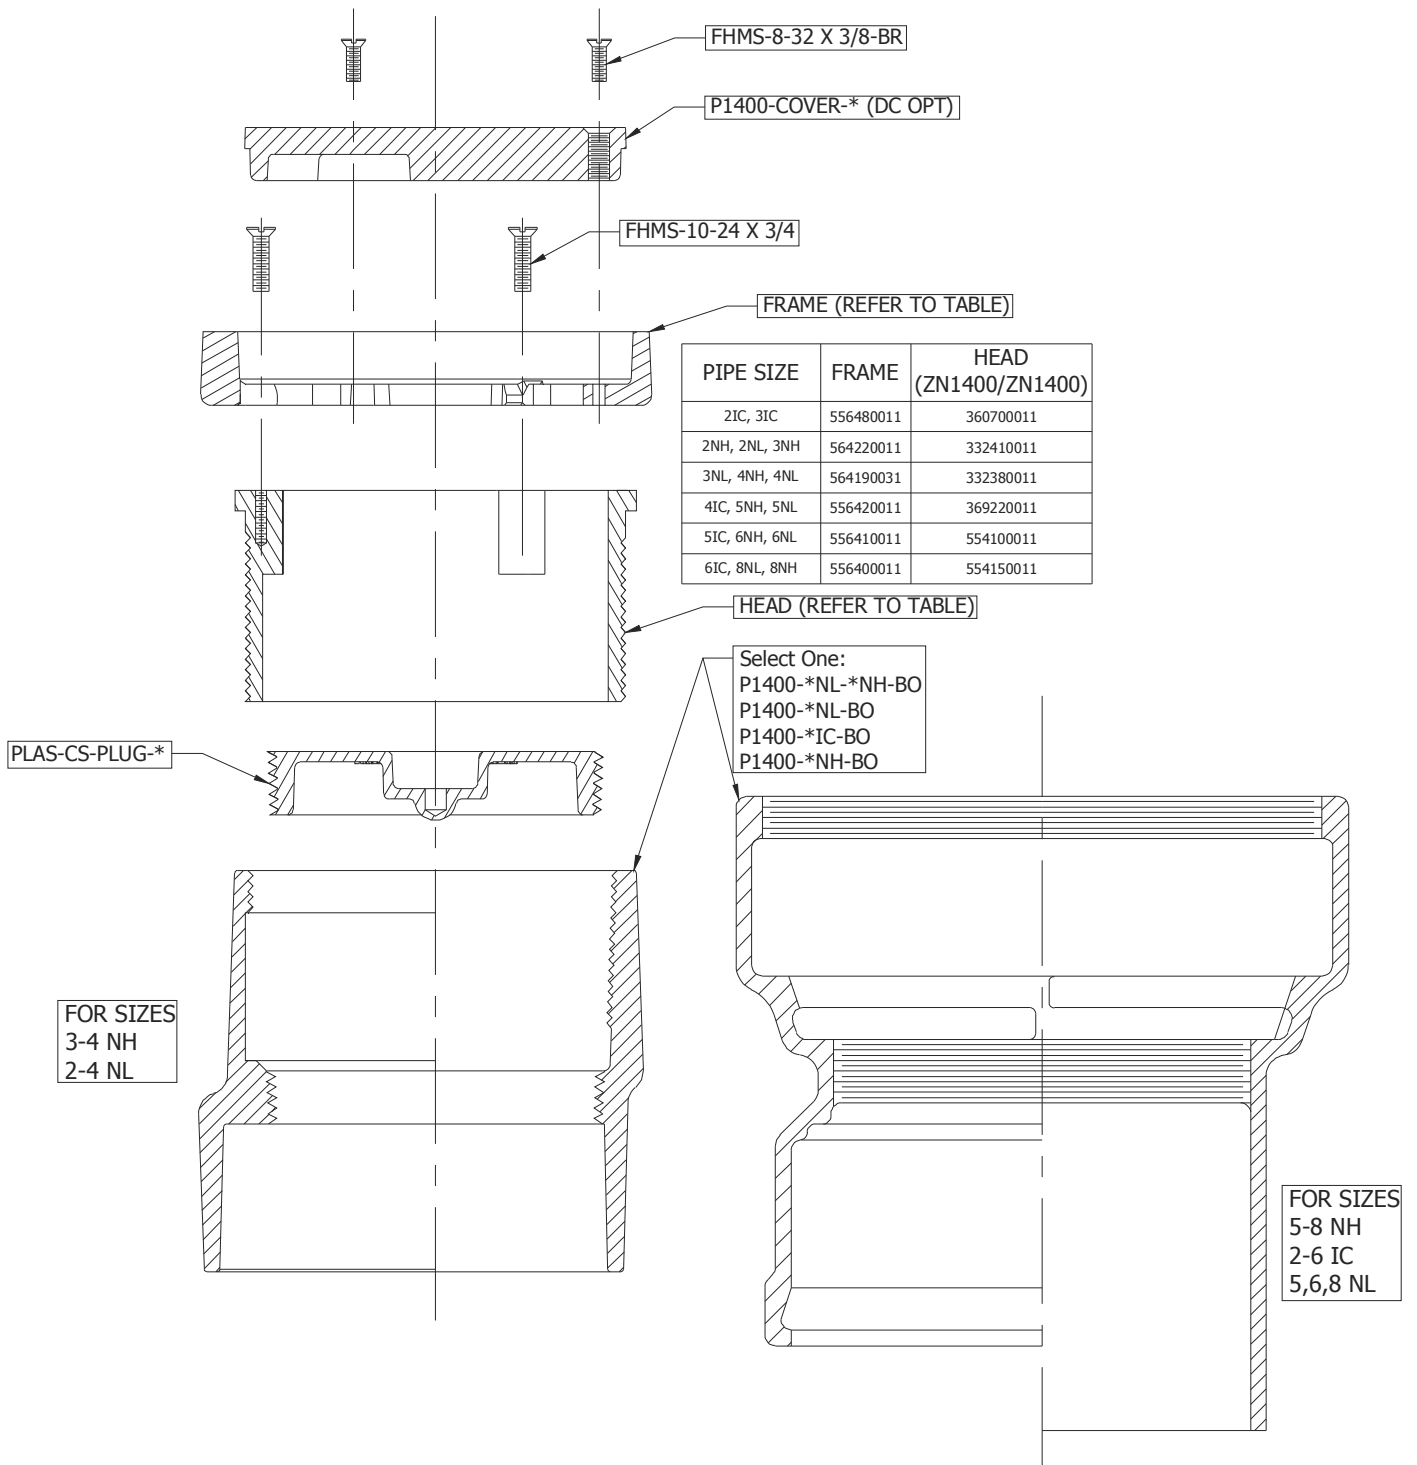

COMMON COMPONENTS

Z1400-DC

“LEVEL-TROL” ADJUSTABLE FLOOR CLEANOUT WITH DURESIST COVER

Dimensional data (inches and [mm]) are subject to manufacturing tolerances and change without notice.

* Size determined by customer

COMMON COMPONENTS

ZS1400

ADJUSTABLE CLEANOUT W/ POLISHED STAINLESS STEEL AND HEAVY-DUTY TOP

Dimensional data (inches and [mm]) are subject to manufacturing tolerances and change without notice.

PIPE SIZE	FRAME	HEAD (ZN1400/ZN1400)
2IC, 3IC	556480011	360700011
2NH, 2NL, 3NH	564220011	332410011
3NL, 4NH, 4NL	564220031	332380011
4IC, 5NH, 5NL	556420011	369220011
5IC, 6NH, 6NL	556410011	554100011
6IC, 8NL, 8NH	556400011	554150011

Dimensional data (inches and [mm]) are subject to manufacturing tolerances and change without notice.

PIPE SIZE	FRAME ZB	FRAME ZN	HEAD (ZN1400/ZN1400)
2IC, 3IC	575000013	575000012	360700011
2NH, 2NL, 3NH	574750013	574750012	332410011
3NL, 4NH, 4NL	574770013	574750012	332380011
4IC, 5NH, 5NL	573110013	573110012	369220011
5IC, 6NH, 6NL	586350013	586350012	554100011
6IC, 8NL, 8NH	586370013	586370012	554150011

* Size determined by customer