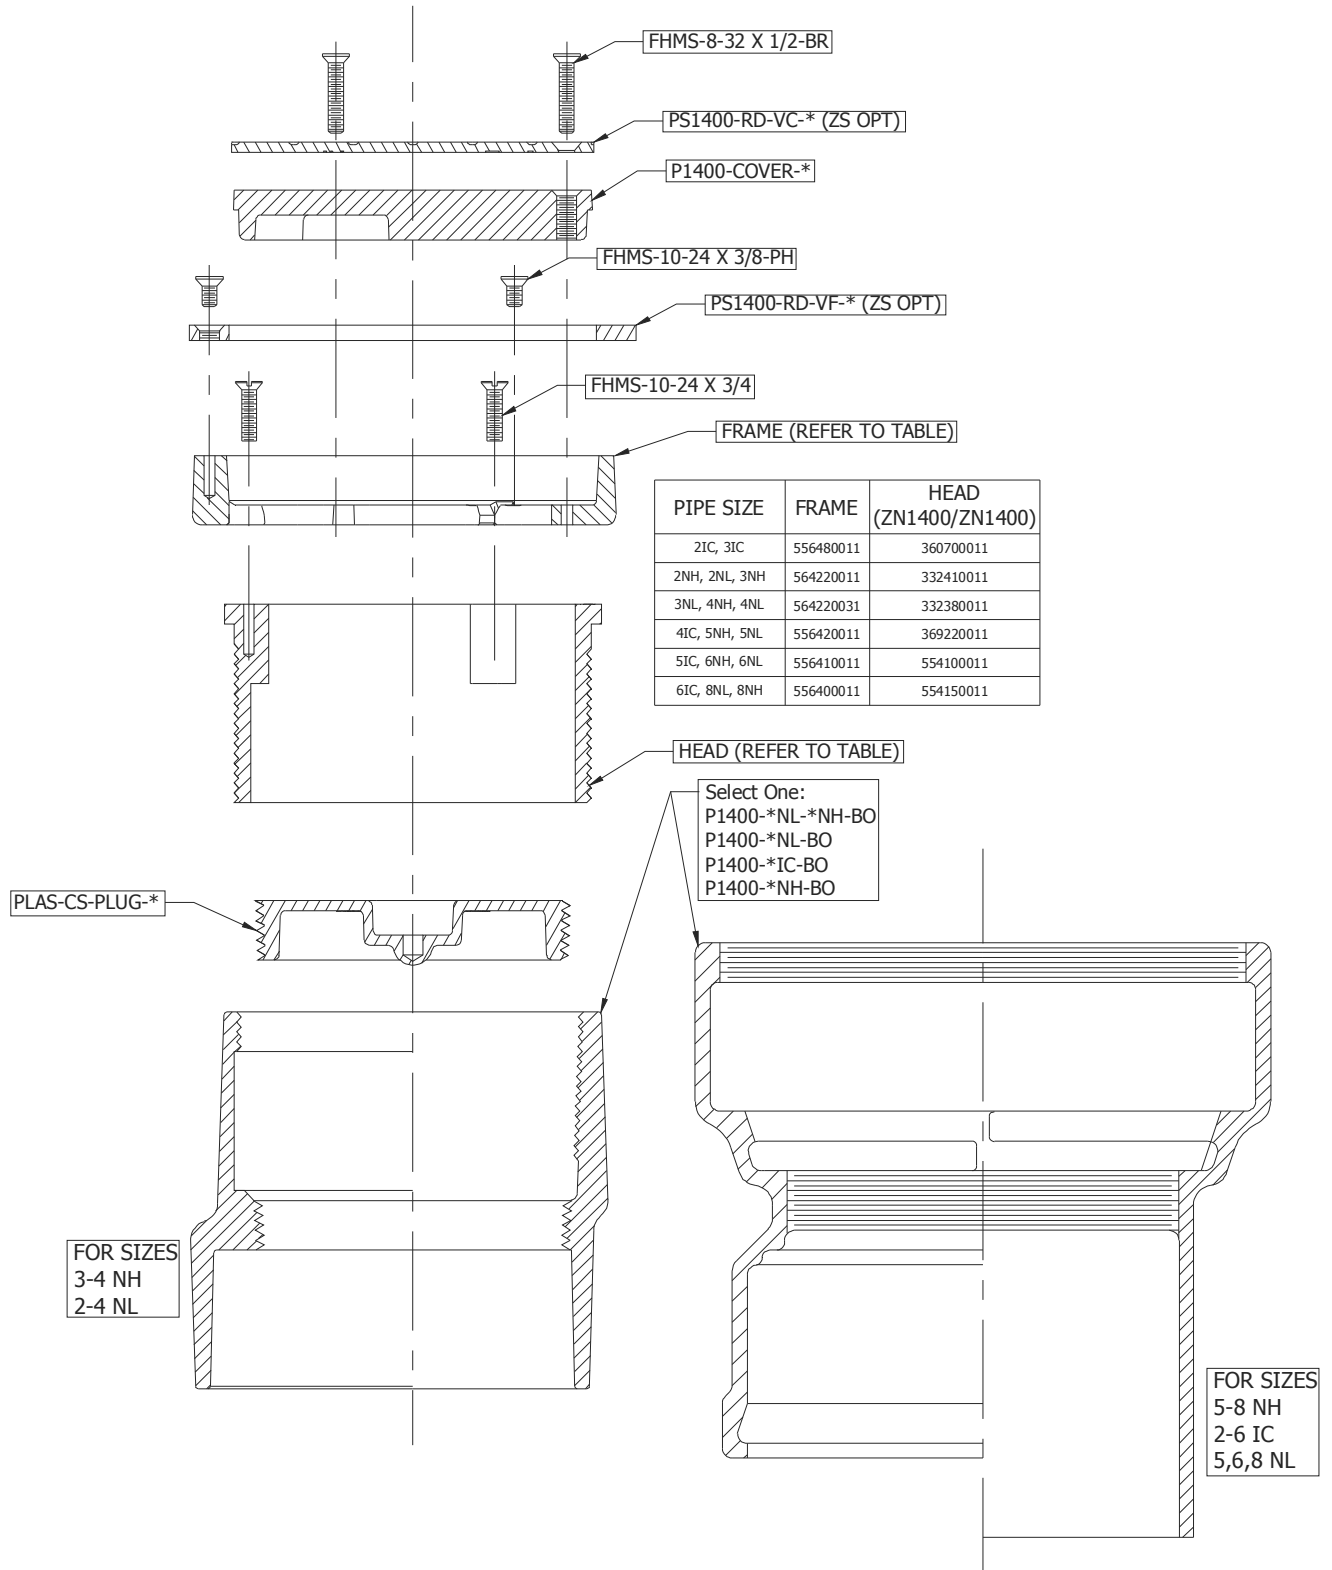

COMMON COMPONENTS

Z1400-DC

“LEVEL-TROL” ADJUSTABLE FLOOR CLEANOUT WITH DURESIST COVER

Dimensional data (inches and [mm]) are subject to manufacturing tolerances and change without notice.

* Size determined by customer

COMMON COMPONENTS

ZS1400

ADJUSTABLE CLEANOUT W/ POLISHED STAINLESS STEEL AND HEAVY-DUTY TOP

Dimensional data (inches and [mm]) are subject to manufacturing tolerances and change without notice.

PIPE SIZE	FRAME	HEAD (ZN1400/ZN1400)
2IC, 3IC	556480011	360700011
2NH, 2NL, 3NH	564220011	332410011
3NL, 4NH, 4NL	564220031	332380011
4IC, 5NH, 5NL	556420011	369220011
5IC, 6NH, 6NL	556410011	554100011
6IC, 8NL, 8NH	556400011	554150011

Dimensional data (inches and [mm]) are subject to manufacturing tolerances and change without notice.

PIPE SIZE	FRAME ZB	FRAME ZN	HEAD (ZN1400/ZN1400)
2IC, 3IC	575000013	575000012	360700011
2NH, 2NL, 3NH	574750013	574750012	332410011
3NL, 4NH, 4NL	574770013	574750012	332380011
4IC, 5NH, 5NL	573110013	573110012	369220011
5IC, 6NH, 6NL	586350013	586350012	554100011
6IC, 8NL, 8NH	586370013	586370012	554150011

* Size determined by customer