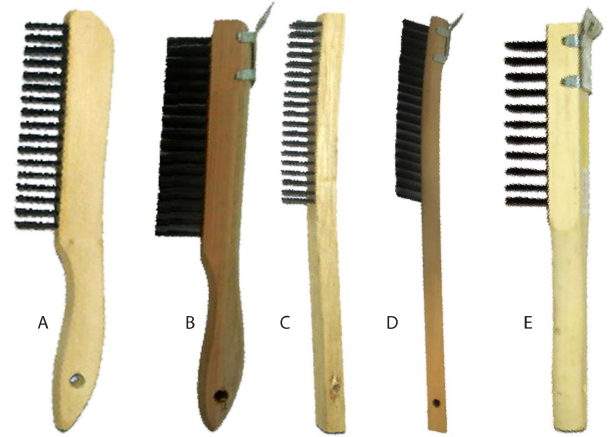

Industrial Brushes are the Professional's Choice for critical detail work such as surface preparation & cleaning. ABCO Products offers a variety of brushware choices to tackle the toughest jobs.

## Short Handle Wood Block Wire Brushes with 4 rows of 16 Heavy Duty 1" Tempered Steel Wire Bristles

ITEM NUMBER	SIZE	PACK	WEIGHT	CUBE
A. 01709	9"	12	2.2 lbs	0.19
B. 01710	10"	12	2.35 lbs	0.22

## Long Curved Handle Wood Block Wire Brushes with 3 rows of 19 Heavy Duty 1" Tempered Steel Wire Bristles

ITEM NUMBER	SIZE	PACK	WEIGHT	CUBE
C. 01711	14"	12	1.80 lbs	0.21
D. 01712	14"	12	2.00 lbs	0.26
E. 01713	11"	12	2.80 lbs	0.34

## Heavy Duty Wood Block Wire Brushes with Heavy Duty 1 3/8" Tempered Steel Wire Bristles

ITEM NUMBER	SIZE	PACK	WEIGHT	CUBE
01717	9"	12	3.00 lbs	0.24