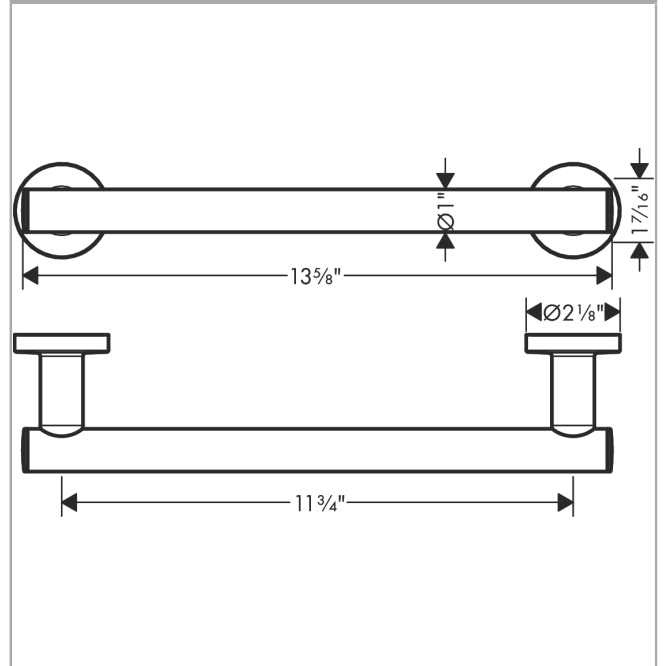

**Logis Universal
Towel Bar, 12"**

Finishes : **chrome** Part no. : **41713000**

Description

Features

- Brass
- Wall-mounted
- Metal holder

Item details

List Price \$ 80.00

Product image

Scale drawing

**Logis Universal
Towel Bar, 12"**

Finishes : **chrome** Part no. : **41713000**

Exploded drawing

Year of production: >04/18

**Logis Universal
Towel Bar, 12"**

Finishes : **chrome** Part no. : **41713000**

Spare parts list

Year of production: >**04/18**

Pos.	Description	Part no.	Price	PU
1	mounting set	40915000	-	1